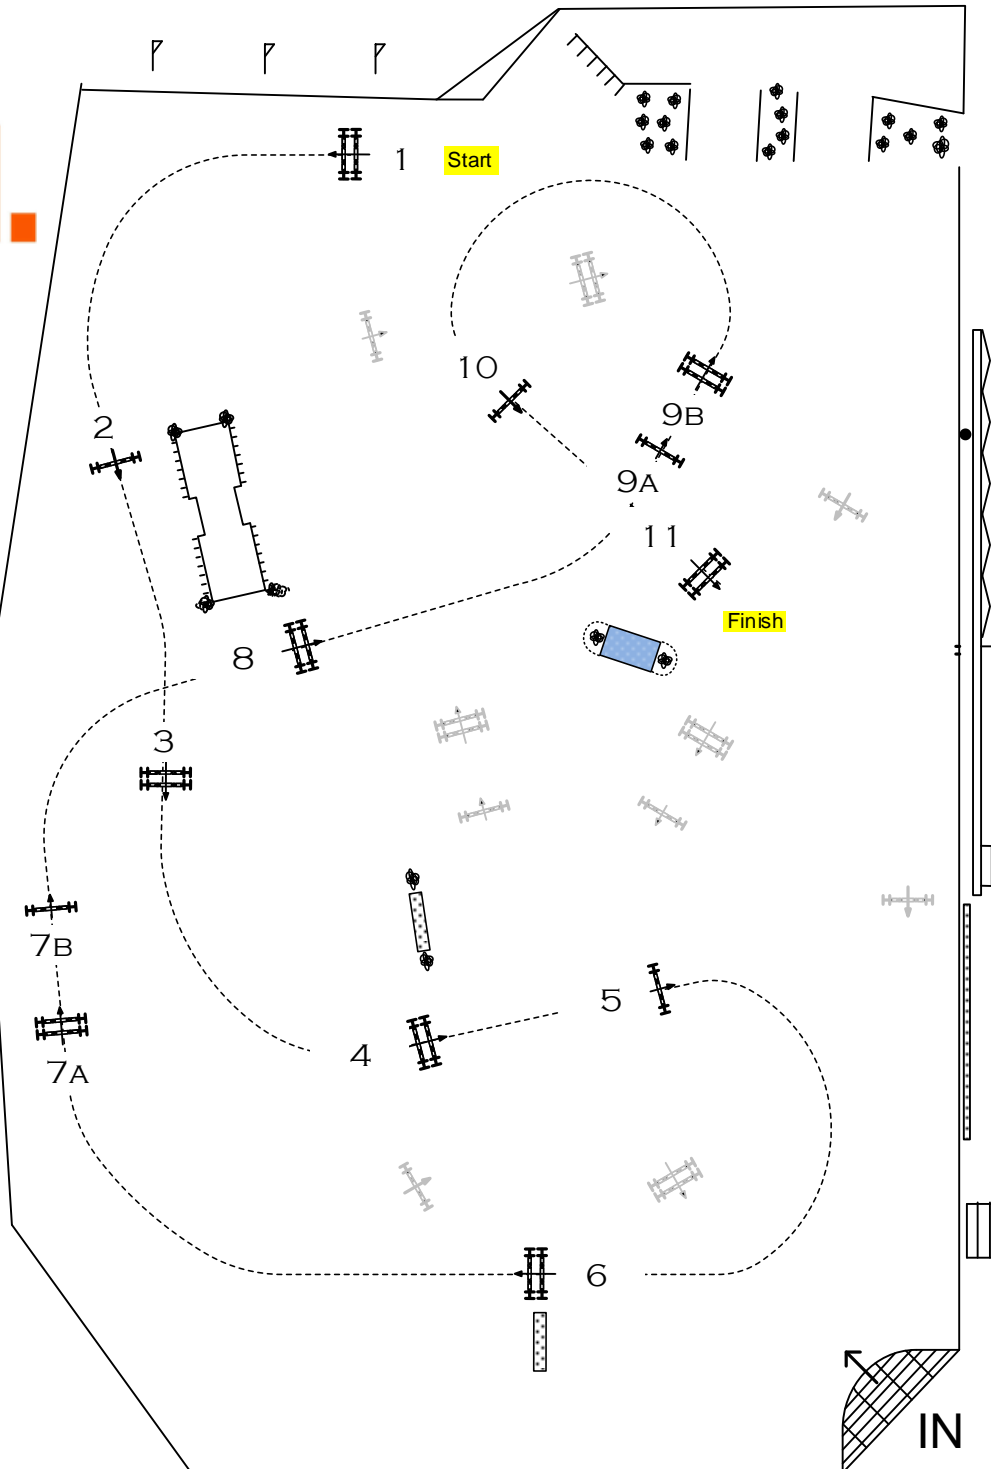

Thunderbird SHOW PARK

367

Wed 2

SUMMER FORT CLASSIC 2015- CSI*** WC

CLASS No.: 367 OPEN JUMPER - 1,30M COMPETITION AGAINST THE CLOCK 12 AUGUST 2015

Table: A

Speed: 350 m/min

Obstacles: 1-11

National RG: -

Length: 465 m

FEI RG / Art. 238.2.1

Time allowed: 80 sec

Height: 1,30 m

Time limit: 160 sec

tbird.

Course Design Team