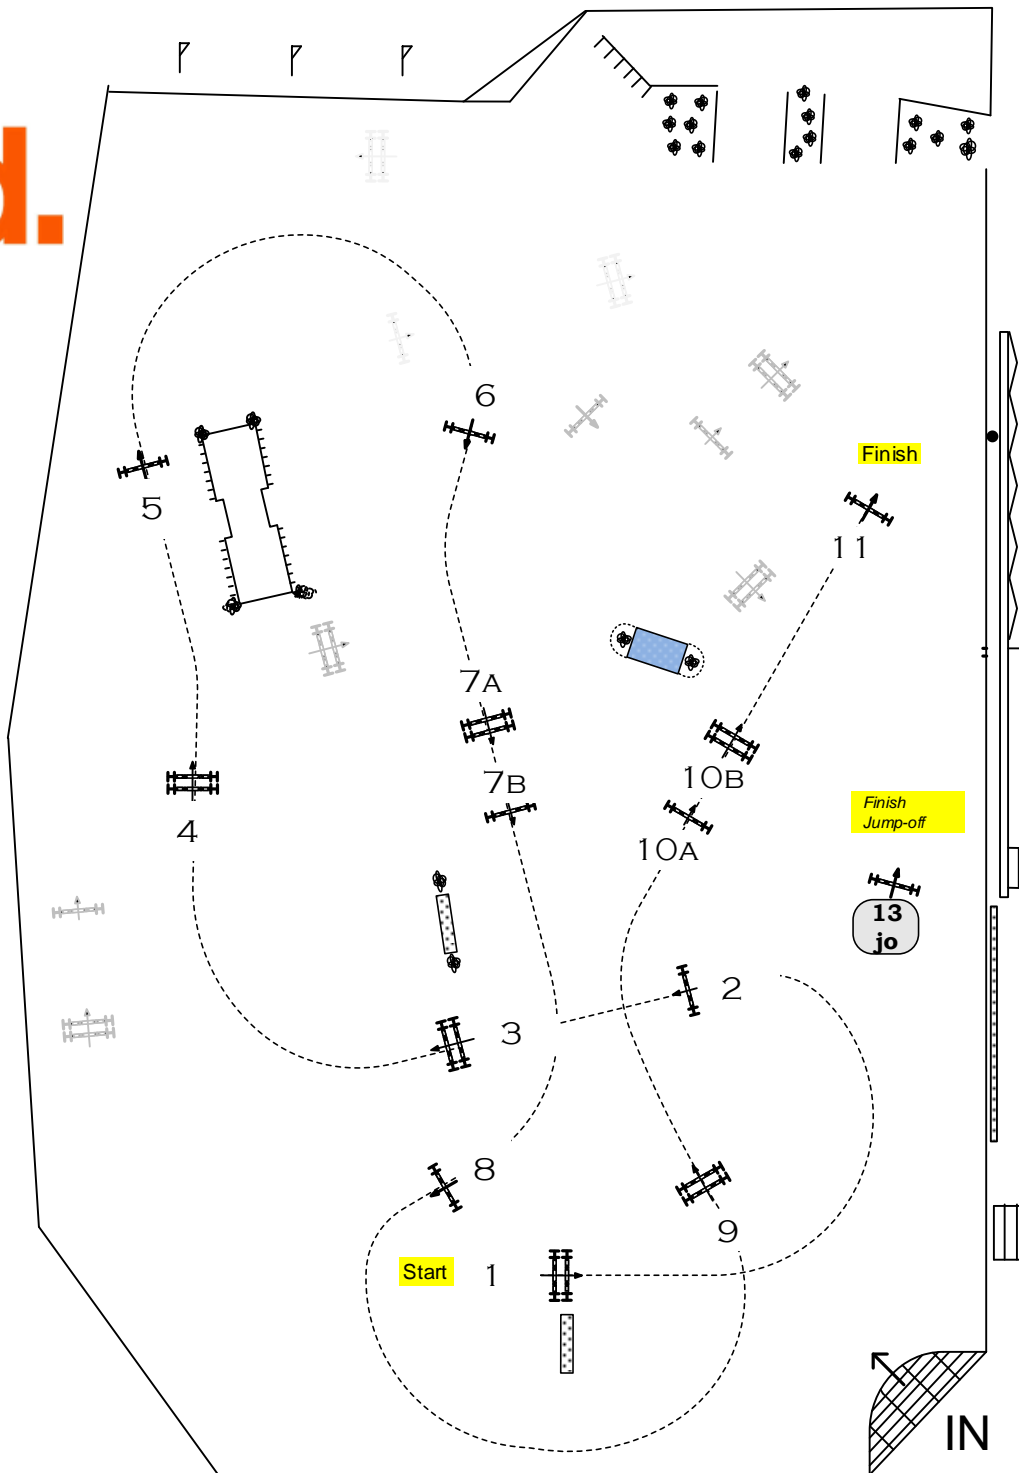

Thunderbird SHOW PARK

370

Wed 3

SUMMER FORT CLASSIC 2015- CSI*** WC

CLASS No.: 370 JR/AMATEUR JUMPER 1,30M IMMEDIATE JUMP OFF WEDNESDAY 12 AUGUST 2015

Table: A

Speed: 350 m/min

Obstacles: 1-11

1st Jump-off: 1-2-3-4-7ab-(13).

National RG: -

Length: 460 m

Length: 280 m

FEI RG / Art. 238.2.2

Time allowed: 79 sec

Time allowed: 48 sec

Height: 1,30 m

Time limit: 158 sec

Time limit: 96 sec

tbird.

Course Design Team

Alan Wade (Ireland)
Joseph Rycroft (Canada)