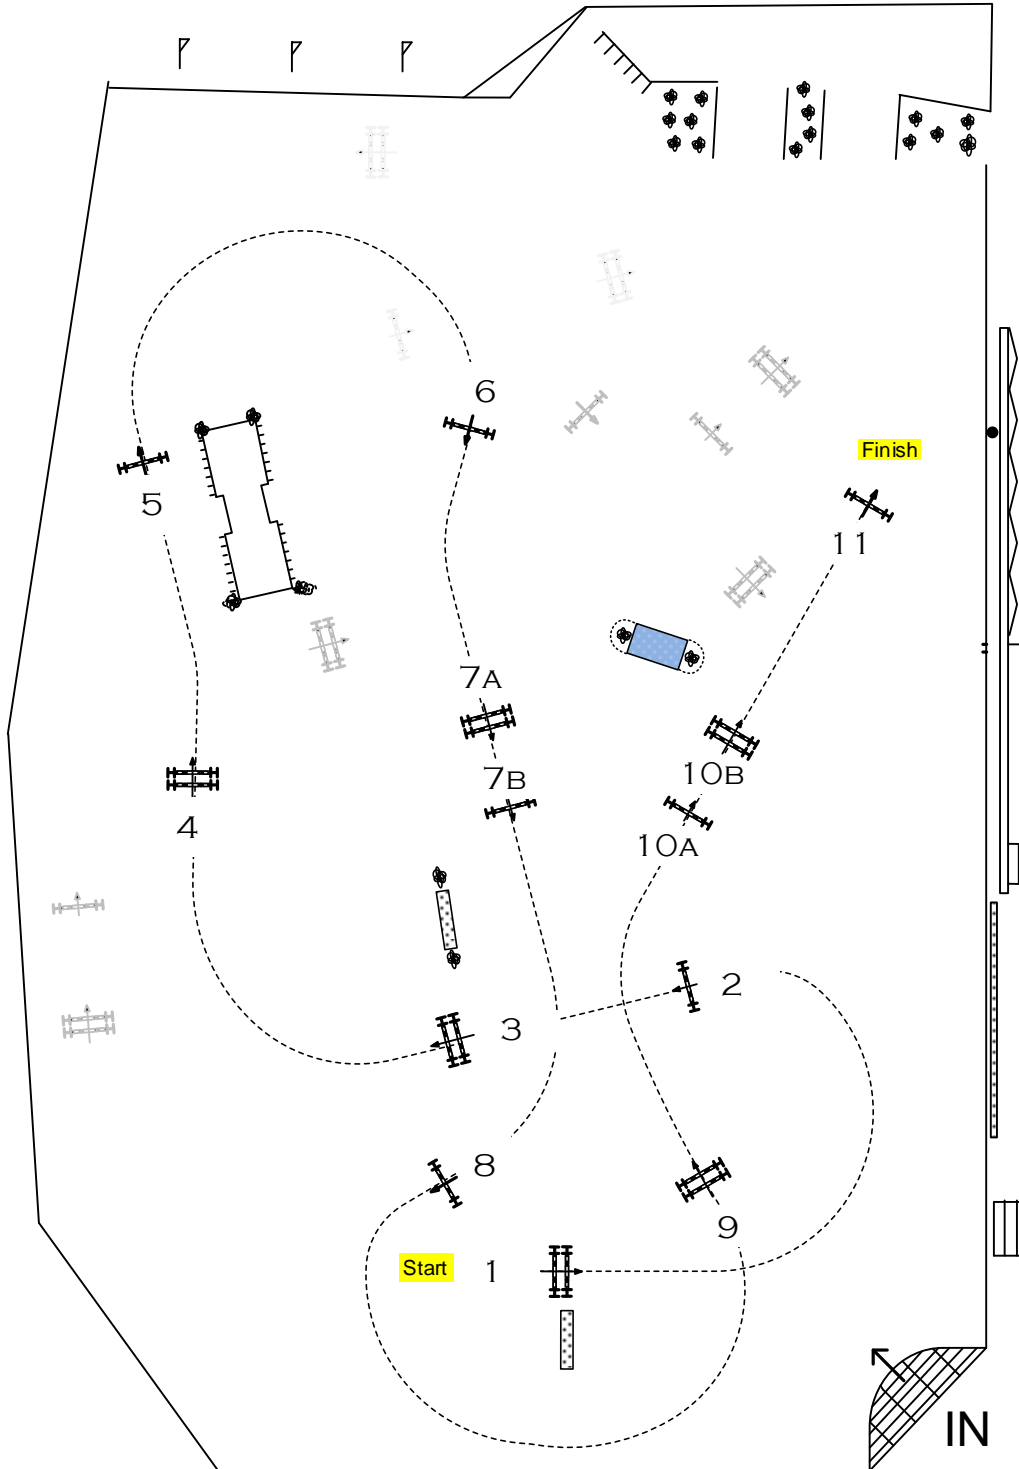

## SUMMER FORT CLASSIC 2015– CSI\*\*\* WC

CLASS No.: 373 OPEN JUMPER 1,35M COMPETITION AGAINST THE CLOCK WEDNESDAY 12 AUGUST 2015

Table: A	Speed: 350 m/min	Obstacles: 1-11
National RG: -	Length: 460 m	
FEI RG / Art. 238.2.1	<b>Time allowed: 79 sec</b>	
Height: 1,35 m	Time limit: 158 sec	