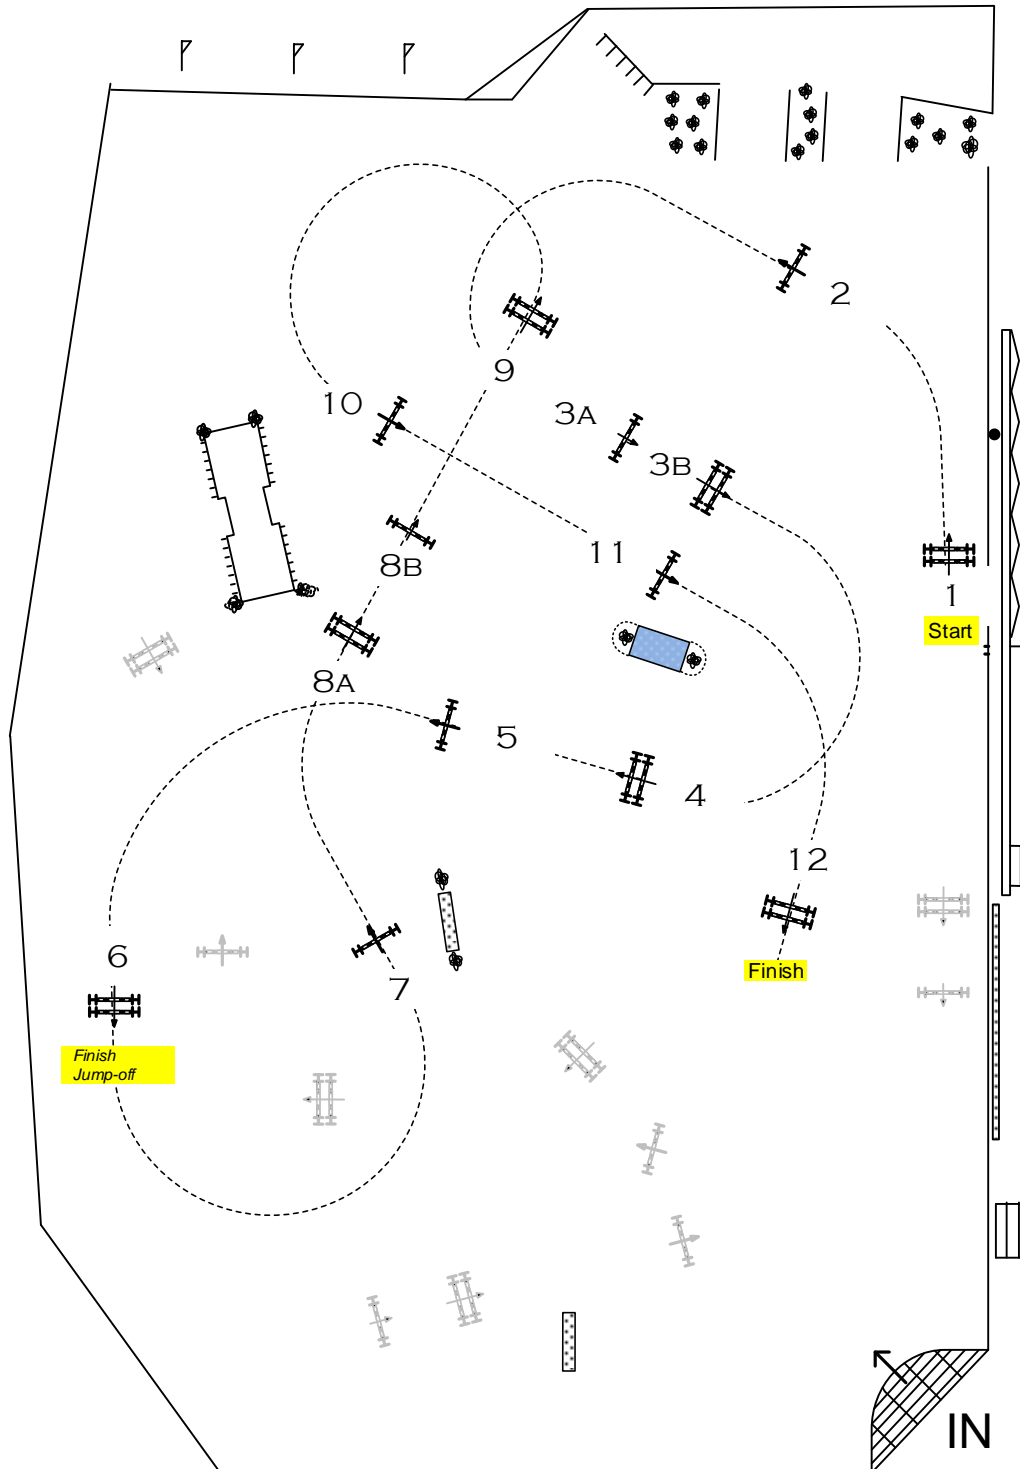

SUMMER FORT CLASSIC 2015- CSI*** WC

CLASS No.: 383 OPEN JUMPER - 1,40M IMMEDIATE JUMP OFF THURSDAY 13 AUGUST 2015

CLASS No.: 377 HIGH JR/AMATEUR JUMPER IMMEDIATE JUMP OFF THURSDAY 13 AUGUST 2015

Table: A
National RG: -
FEI RG / Art. 238.2.2
Height: 1,40 m

Speed: 350 m/min
Length: 500 m
Time allowed: 86 sec
Time limit: 172 sec

Obstacles: 1-12 1st Jump-off: 1-2-3ab-12-7-6.

Length: 280 m
Time allowed: 48 sec
Time limit: 96 sec

Course Design Team

Alan Wade (Ireland)
Joseph Rycroft (Canada)