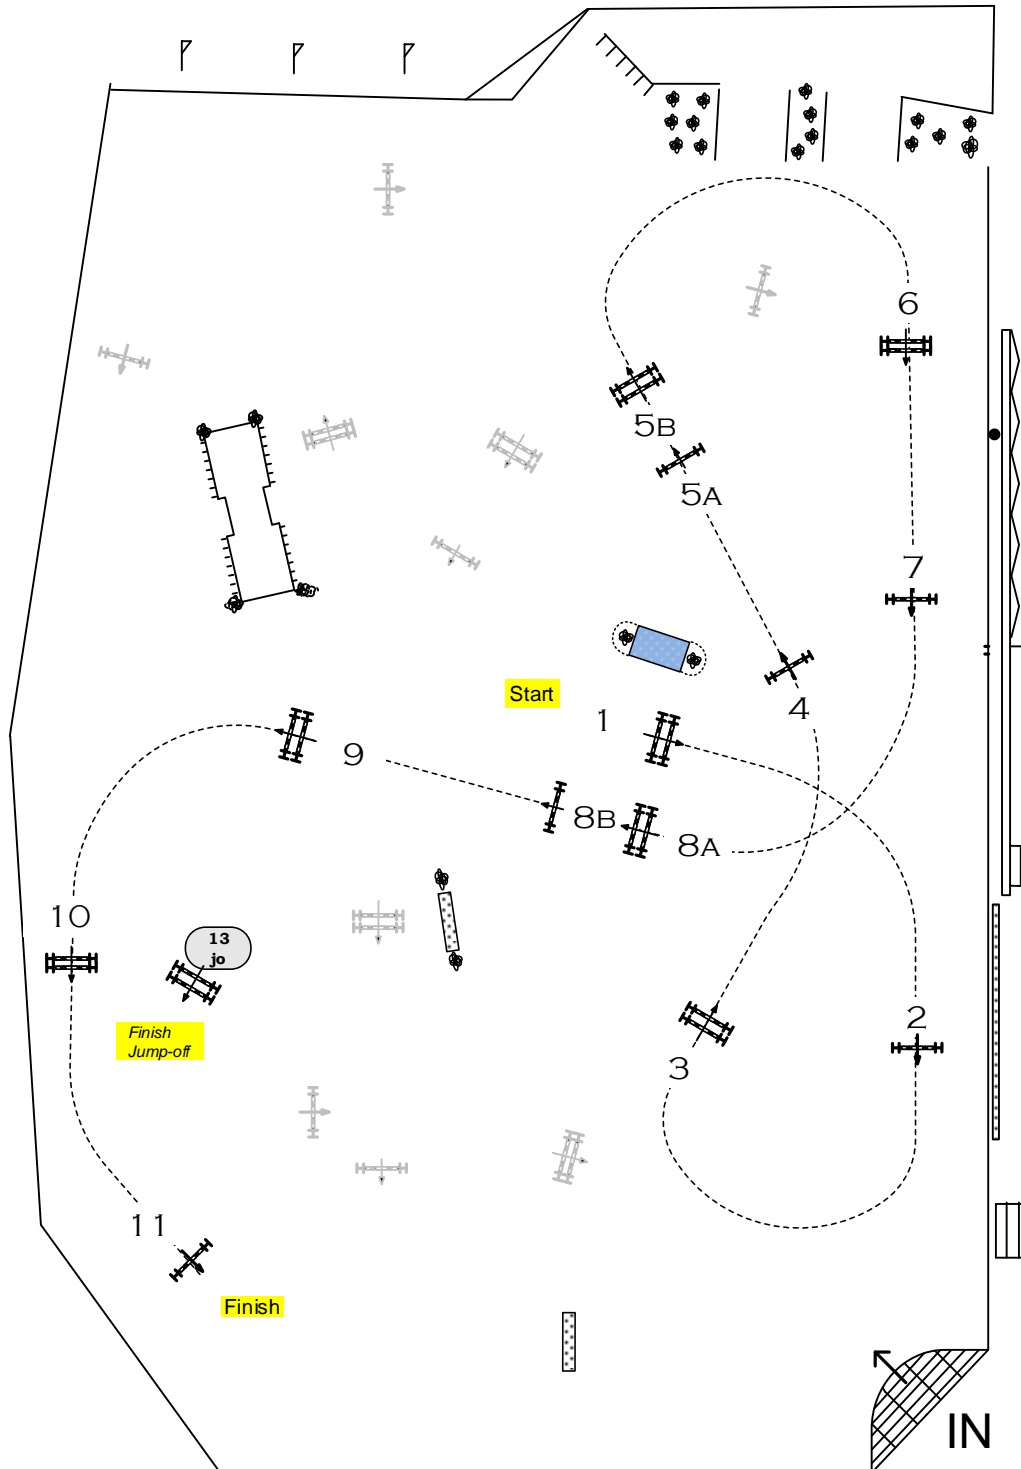

## SUMMER FORT CLASSIC 2015- CSI\*\*\* WC

CLASS No.: 369 CWD 1,30M OPEN JUMPER COMPETITION WITH ONE JUMP-OFF FRIDAY 14 AUGUST 2015

Table: A	Speed: 350 m/min	Obstacles: 1-11	1st Jump-off: 1-2-3-4-7-8ab-(13).
National RG: -	Length: 410 m		Length: 280 m
FEI RG / Art. 238.2.2	Time allowed: 71 sec		Time allowed: 48 sec
Height: 1,30 m	Time limit: 142 sec		Time limit: 96 sec

**Course Design Team**  
Alan Wade (Ireland)  
Joseph Rycroft (Canada)