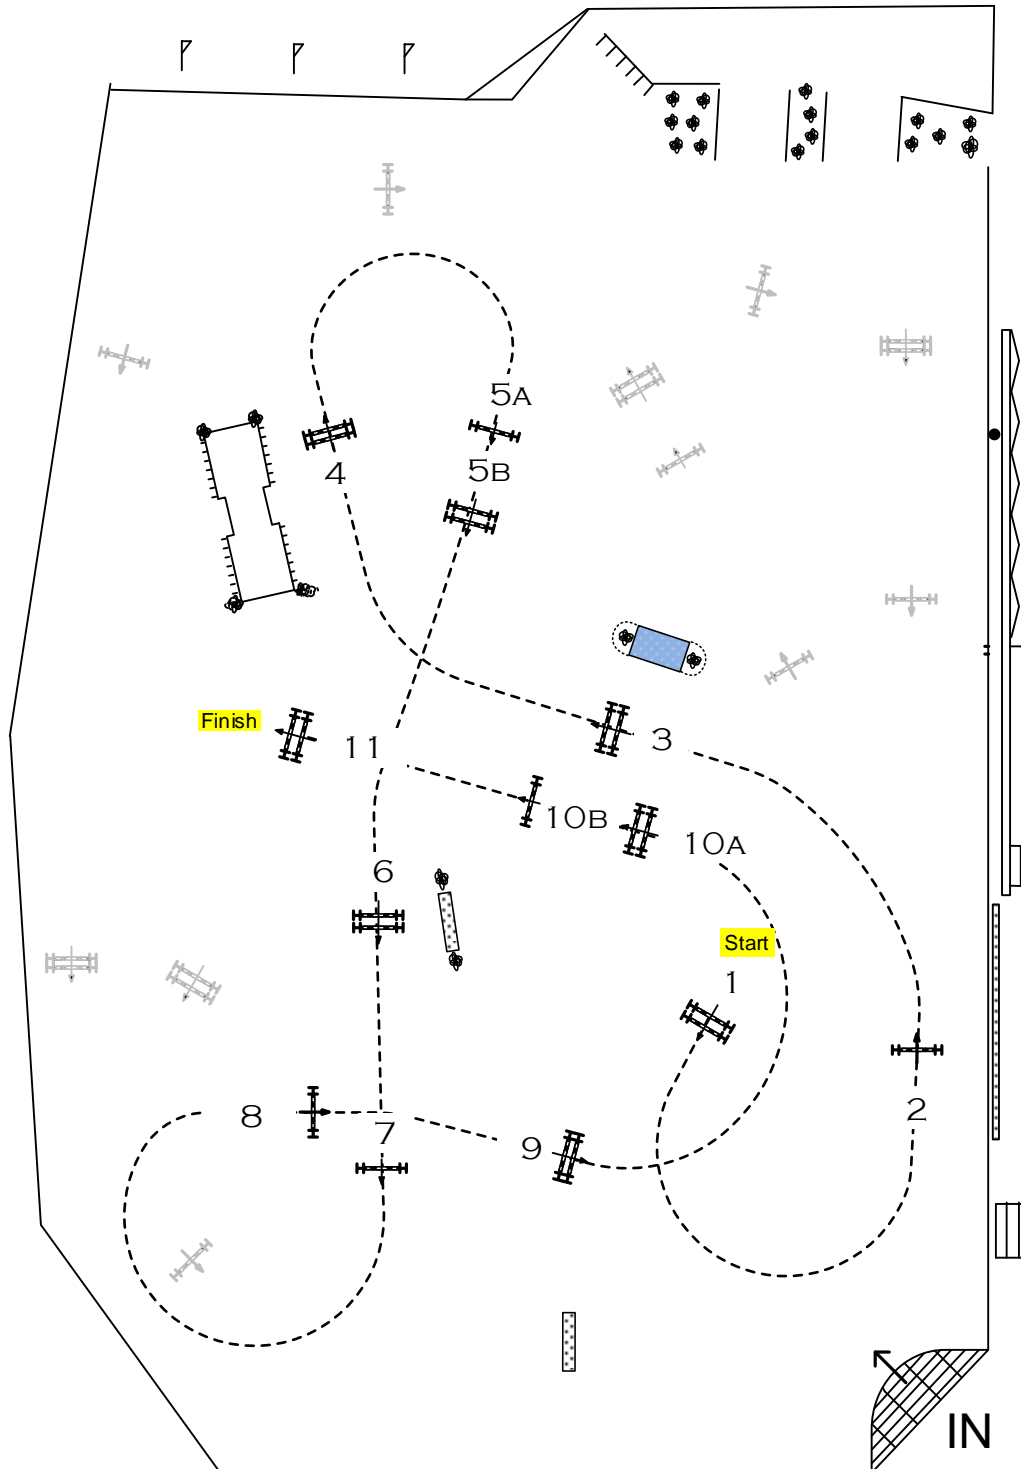

## SUMMER FORT CLASSIC 2015- CSI\*\*\* WC

CLASS No.: 372 JR/AM JUMPER- 1,30M COMPETITION AGAINST THE CLOCK FRIDAY 14 AUGUST 2015

Table: A	Speed: 350 m/min	Obstacles: 1-11
National RG: -	Length: 470 m	
FEI RG / Art. 238.2.1	<b>Time allowed: 81 sec</b>	
Height: 1,30 m	Time limit: 162 sec	

**Course Design Team**

Alan Wade (Ireland)  
Joseph Rycroft (Canada)