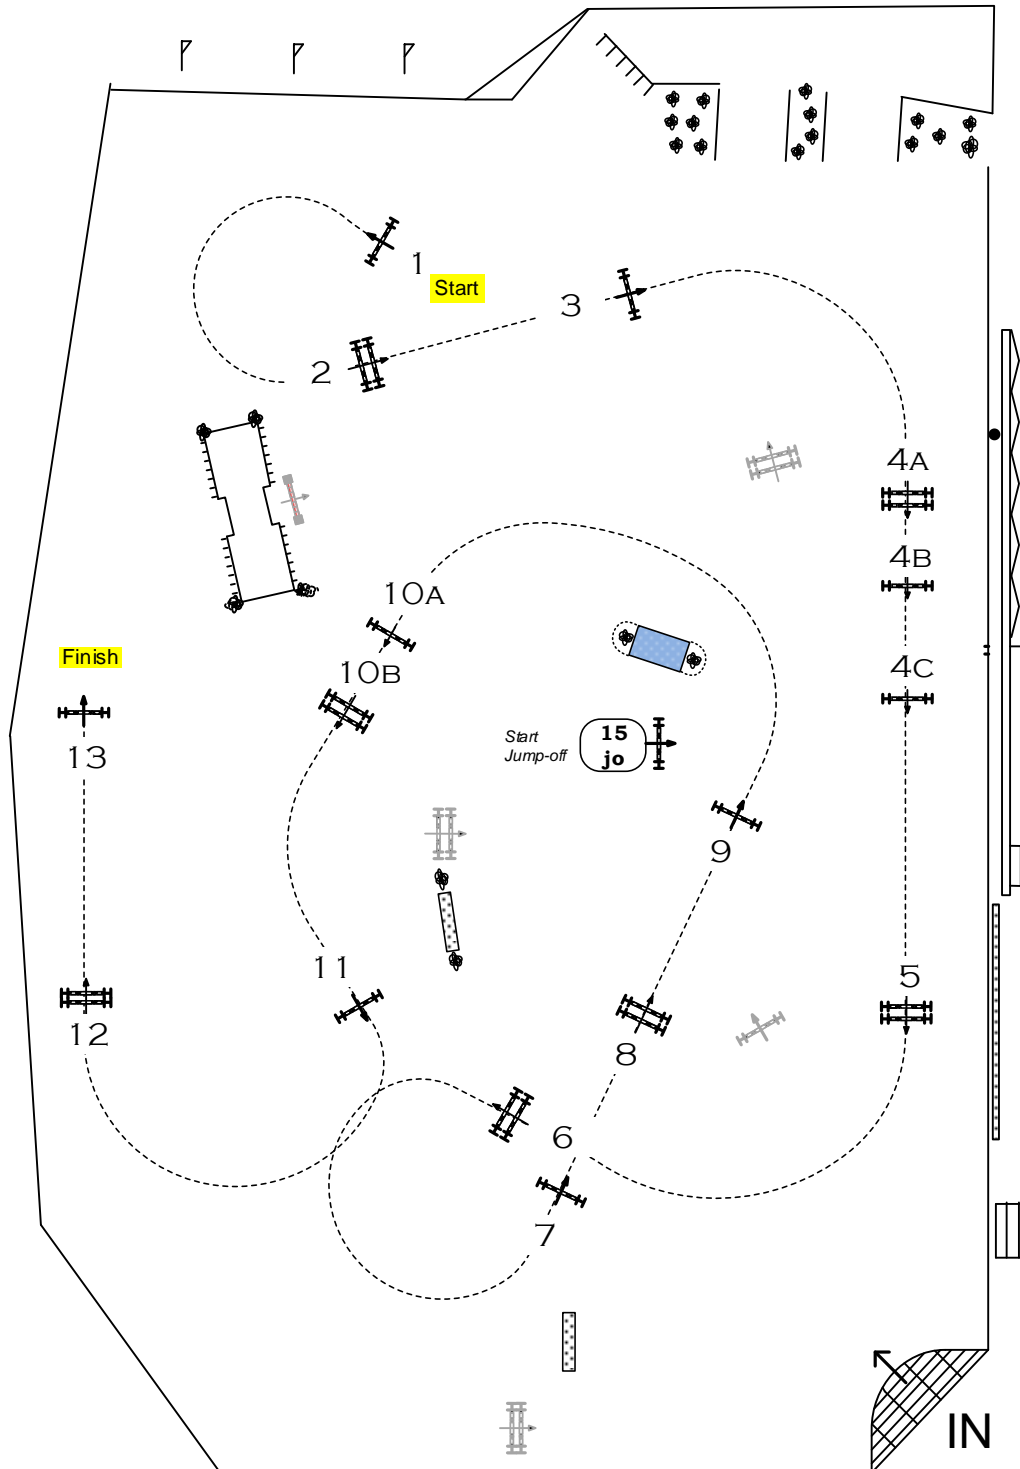

## SUMMER FORT CLASSIC 2015- CSI\*\*\* WC

Class No.: 427 Cowell Group Cup / Talent Squad Qualifier Competition with one jump-off Saturday 15 August 2015

Table: A  
 National RG: -  
 FEI RG / Art. 238.2.2  
 Height: 1,40 m

Speed: 350 m/min  
 Length: 520 m  
**Time allowed: 90 sec**  
 Time limit: 180 sec

Obstacles: 1-13

1st Jump-off: **(15)-5-8-9-10ab-11-12-13.**

Length: 300 m

**Time allowed: 52 sec**

Time limit: 104 sec

**Course Design Team**