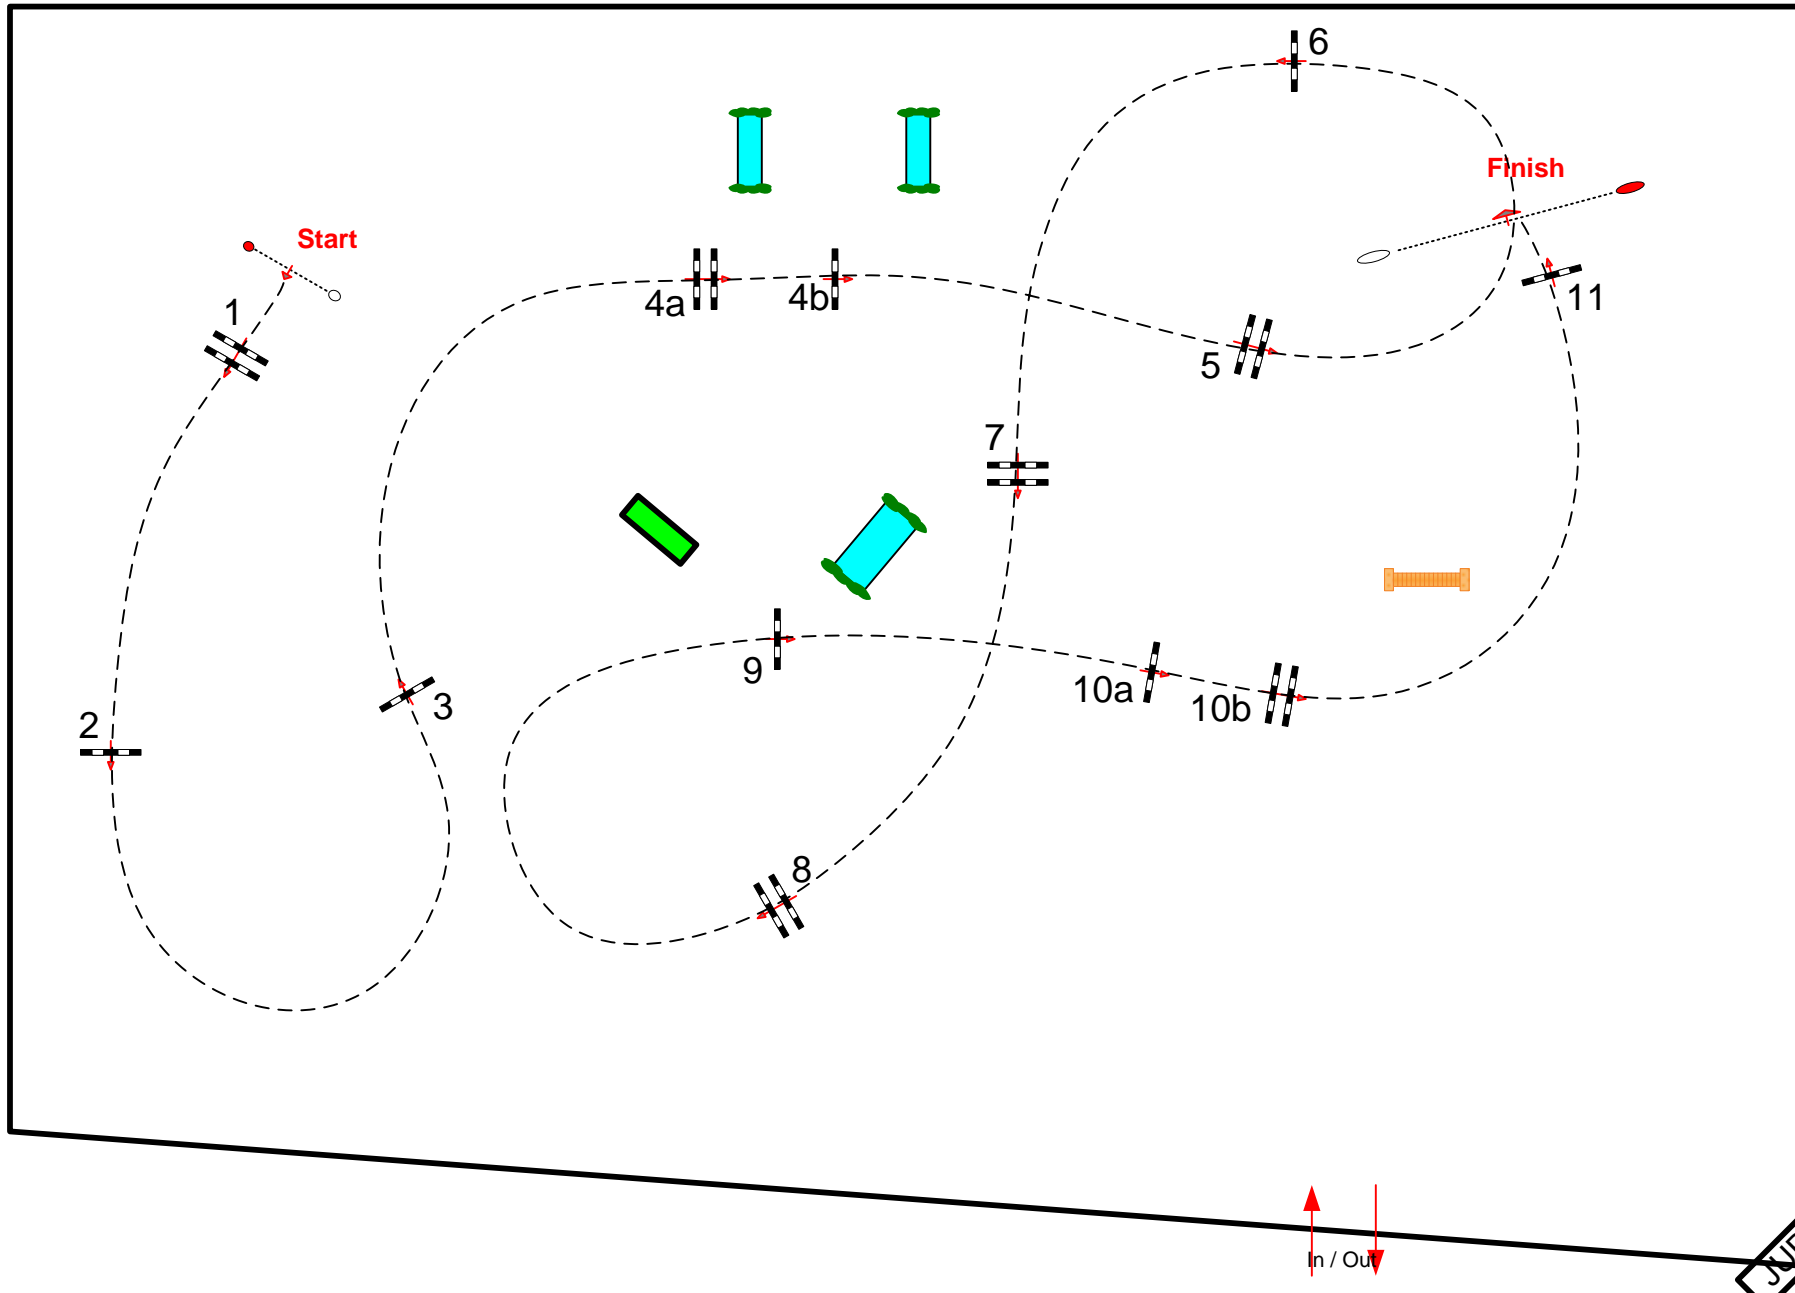

## VALKENSWAARD 13-16 August 2015

Class No.: 24

Invitational Competition

Competition against the clock

Saturday 15 August 2015

Start: 11.45

Table: A  
National RG:  
FEI RG / Art. 238.2.1  
Height: 1,25 m

Speed: 350 m/min

Length: 440 m  
Time allowed: 76 sec  
Time limit: 152 sec

Obstacles: 11  
Efforts: 13

Course Designer  
**Uliano Vezzani**

[u.vezzani@libero.it](mailto:u.vezzani@libero.it)

Assistants:

Pier Francesco Bazzocchi (Ita)