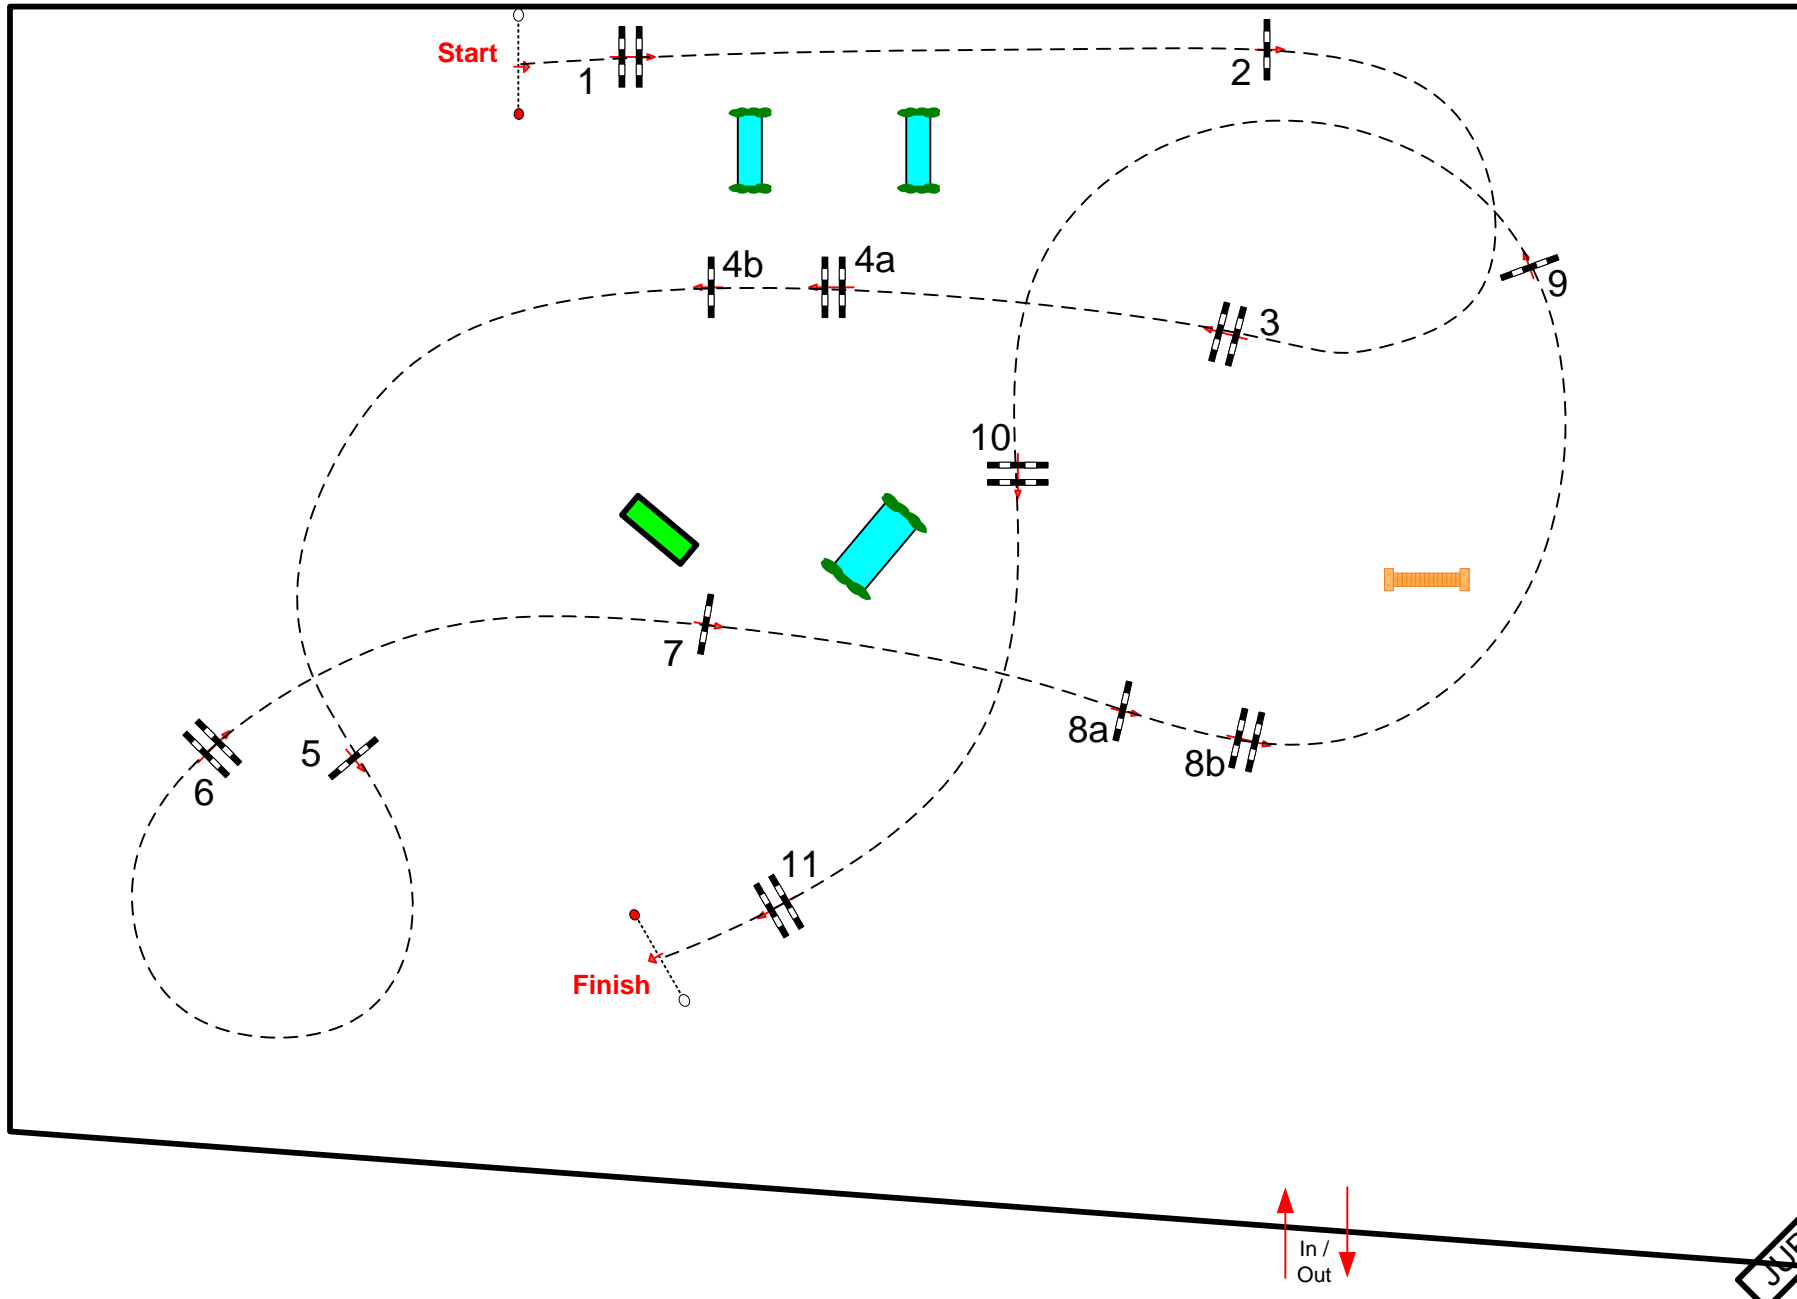

CSI ***** LONGINES GLOBAL CHAMPIONS TOUR

VALKENSWAARD 13-16 August 2015

Class No.: 5 CSI 5*

ELM ROCK PRIX

Competition against the clock

Saturday 15 August 2015

Start: 14.00

Table: A
National RG:
FEI RG / Art. 238.2.1
Height: 1,45/1,50 m

Speed: 350 m/min

Length: 440 m
Time allowed: 76 sec
Time limit: 152 sec

Obstacles: 11
Efforts: 13

Course Designer
Uliano Vezzani

u.vezzani@libero.it

Assistants:

Pier Francesco Bazzocchi (Ita)

Willy Wilmok (Ned)