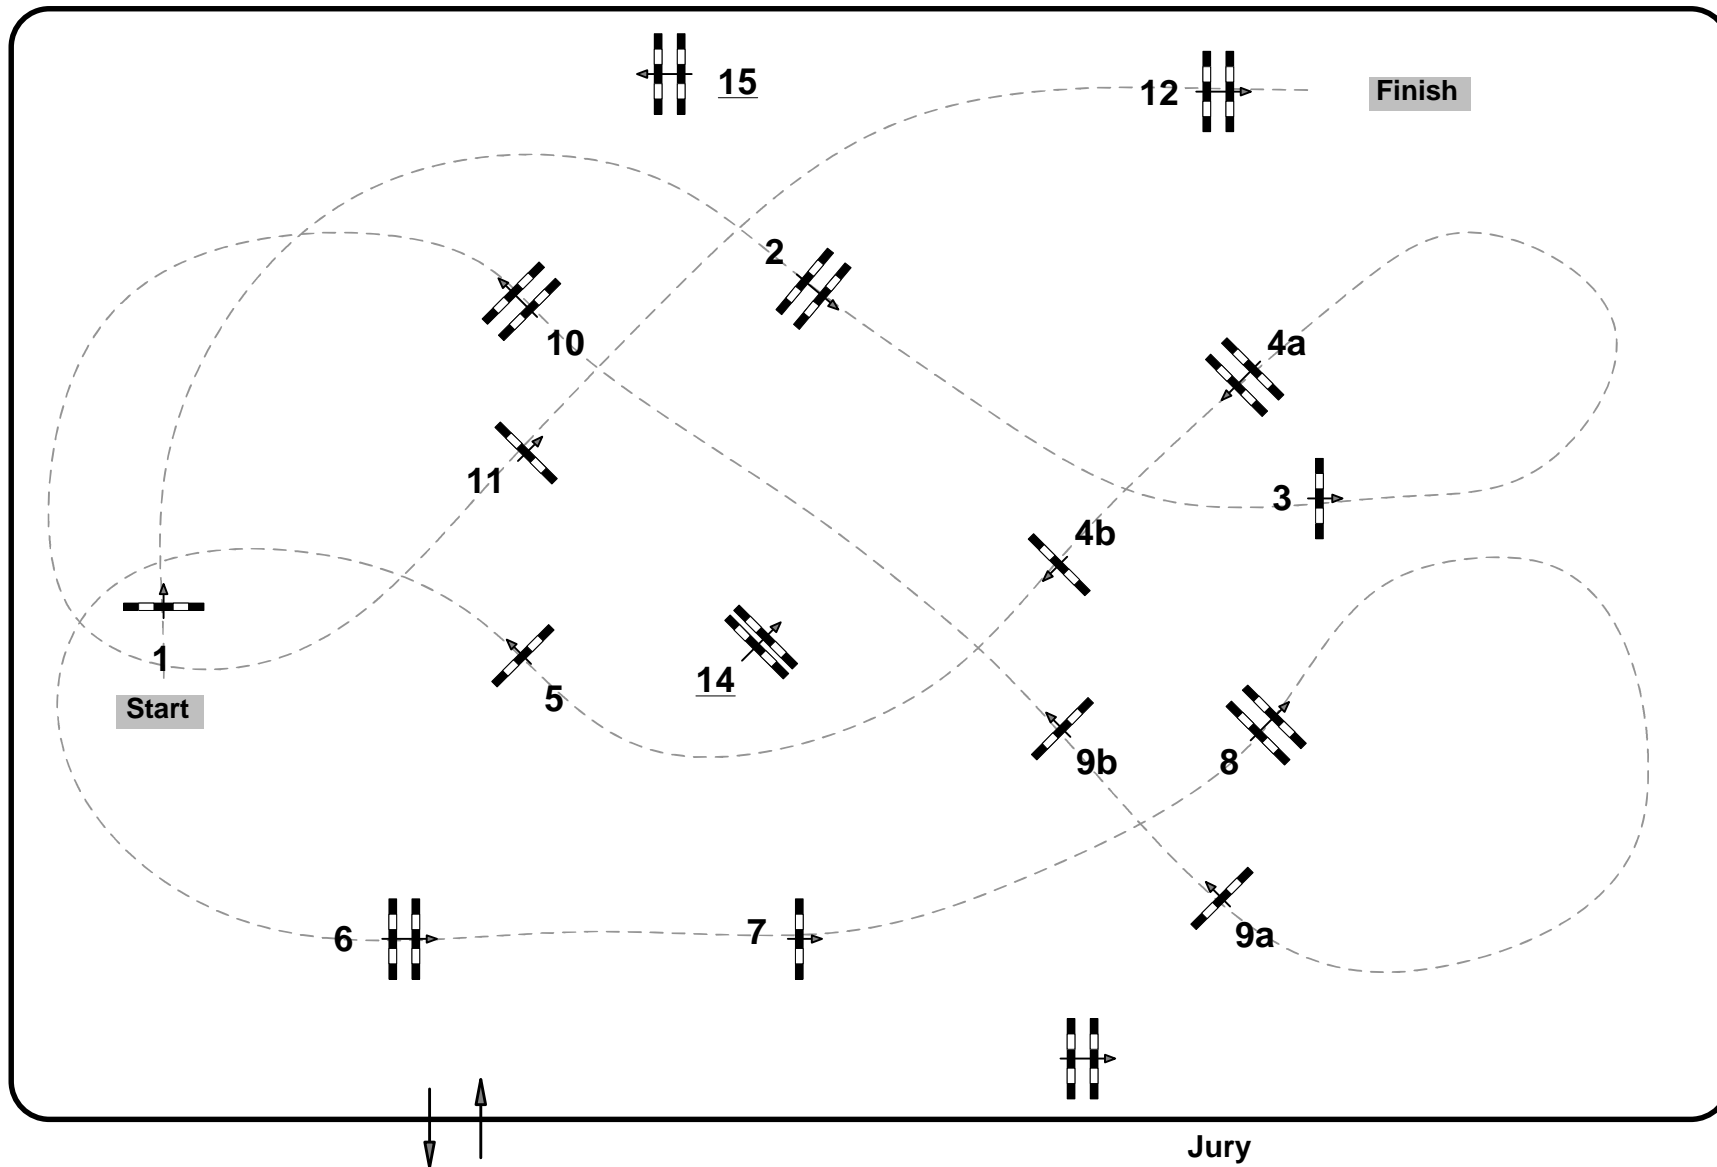

Class No.: 18 Glock`s Amateur Tour Final Competition with one jump-off

Table: A

National RG:

FEI RG / Art. 238.2.2

Height: 1,35 m

Speed: 350 m/min

Length: 450 m

Time allowed: 78 sec

Time limit: 156 sec

Obstacles: 12

Efforts: 14

1st Jump-off:

5-6-8-9ab-14-3-15

Length: 350 m

Time allowed: 60 sec

Time limit: 120 sec