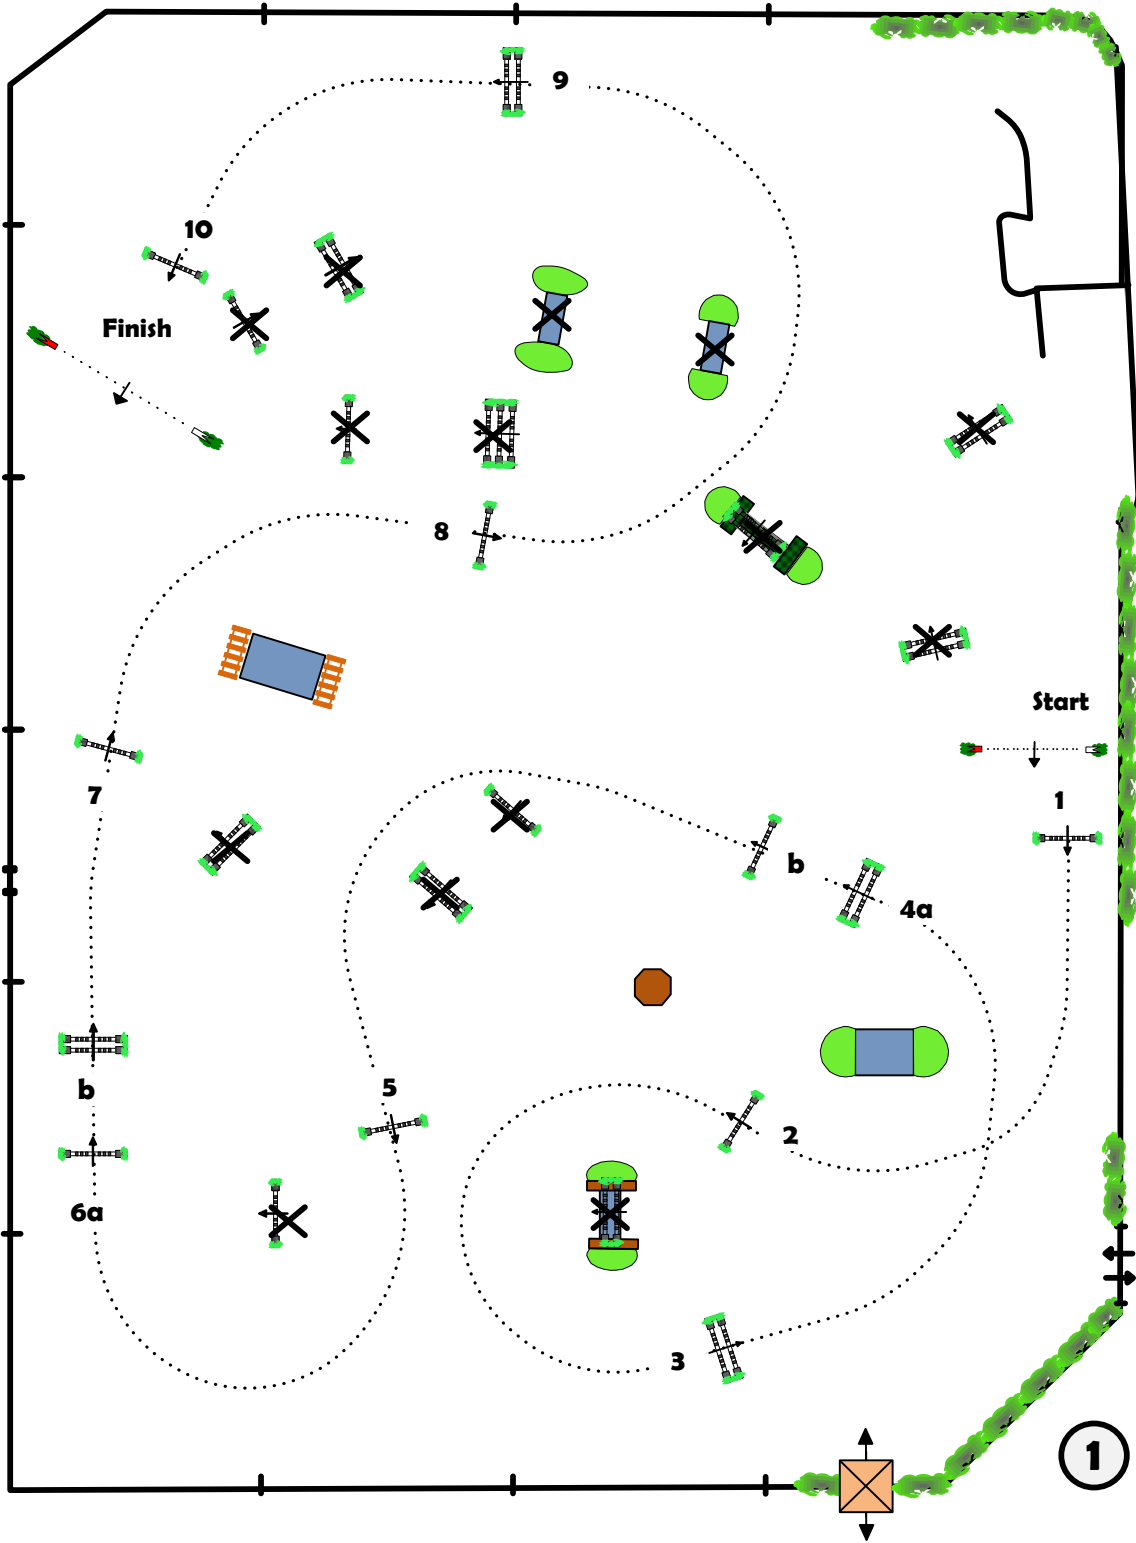

2015 HAMPTON CLASSIC CSI 4*

Class No.: 201 A 1.40 m OPEN JUMPER - SECTION A ONE ROUND SPEED
 Tuesday, August 25, 2015

Table: II
 Art. : 2.1
 Height: 1.40 m

Speed: 350 m/min

Length: 430 m
 T. allowed: 74 sec
 T. limit: 148 sec

1st. round : 1 to 10
 Efforts: 12

Jump-off:

Length: 0 m
 T. allowed: 0 sec
 T. limit : 0 sec

Course Designer :
 Guilherme Jorge
 (BRA)

1