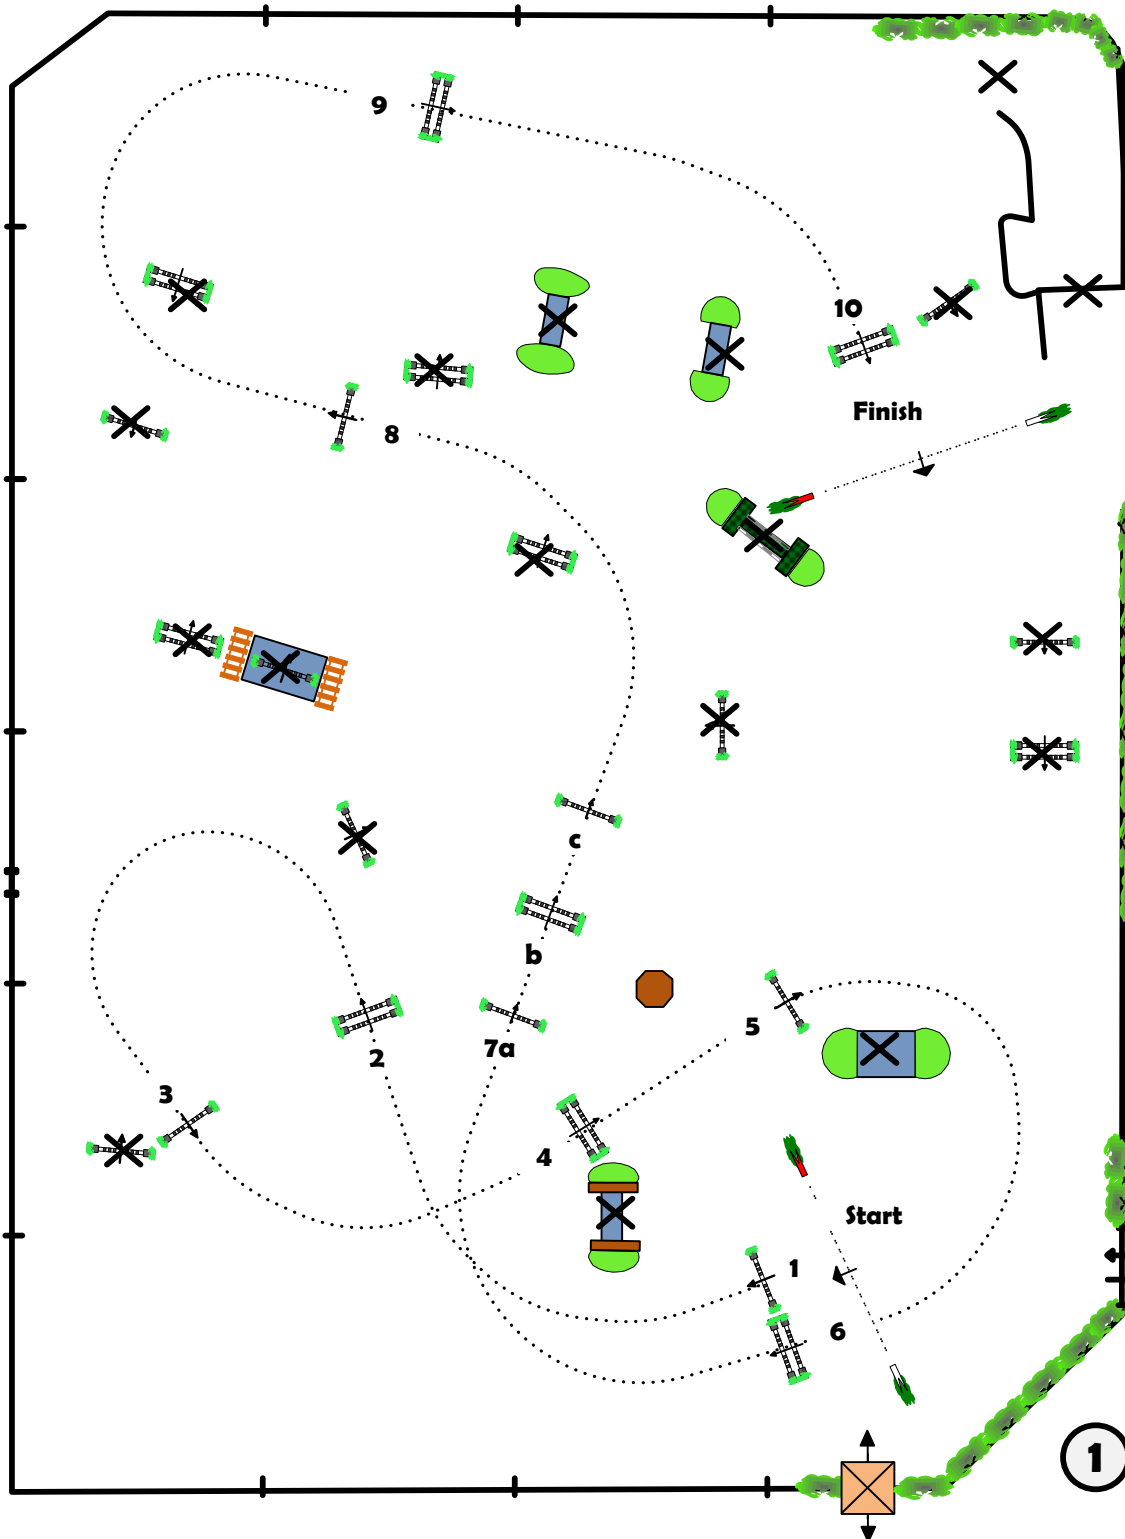

2015 HAMPTON CLASSIC CSI 4*

Class No.: 202

\$ 10.000 WOLFER STATE 1.40 m OPEN JUMPER

ONE ROUND SPEED

Wednesday, August 26, 2015

Table: II
Art.: 2.1
Height: 1.40 m

Speed: 350 m/min

Length: 420 m
T. allowed: 72 sec
T. limit: 144 sec

1st. round : 1 to 10
Efforts: 12

Jump-off:

Length: 0 m
T. allowed: 0 sec
T. limit : 0 sec

Course Designer :

Guilherme Jorge

(BRA)