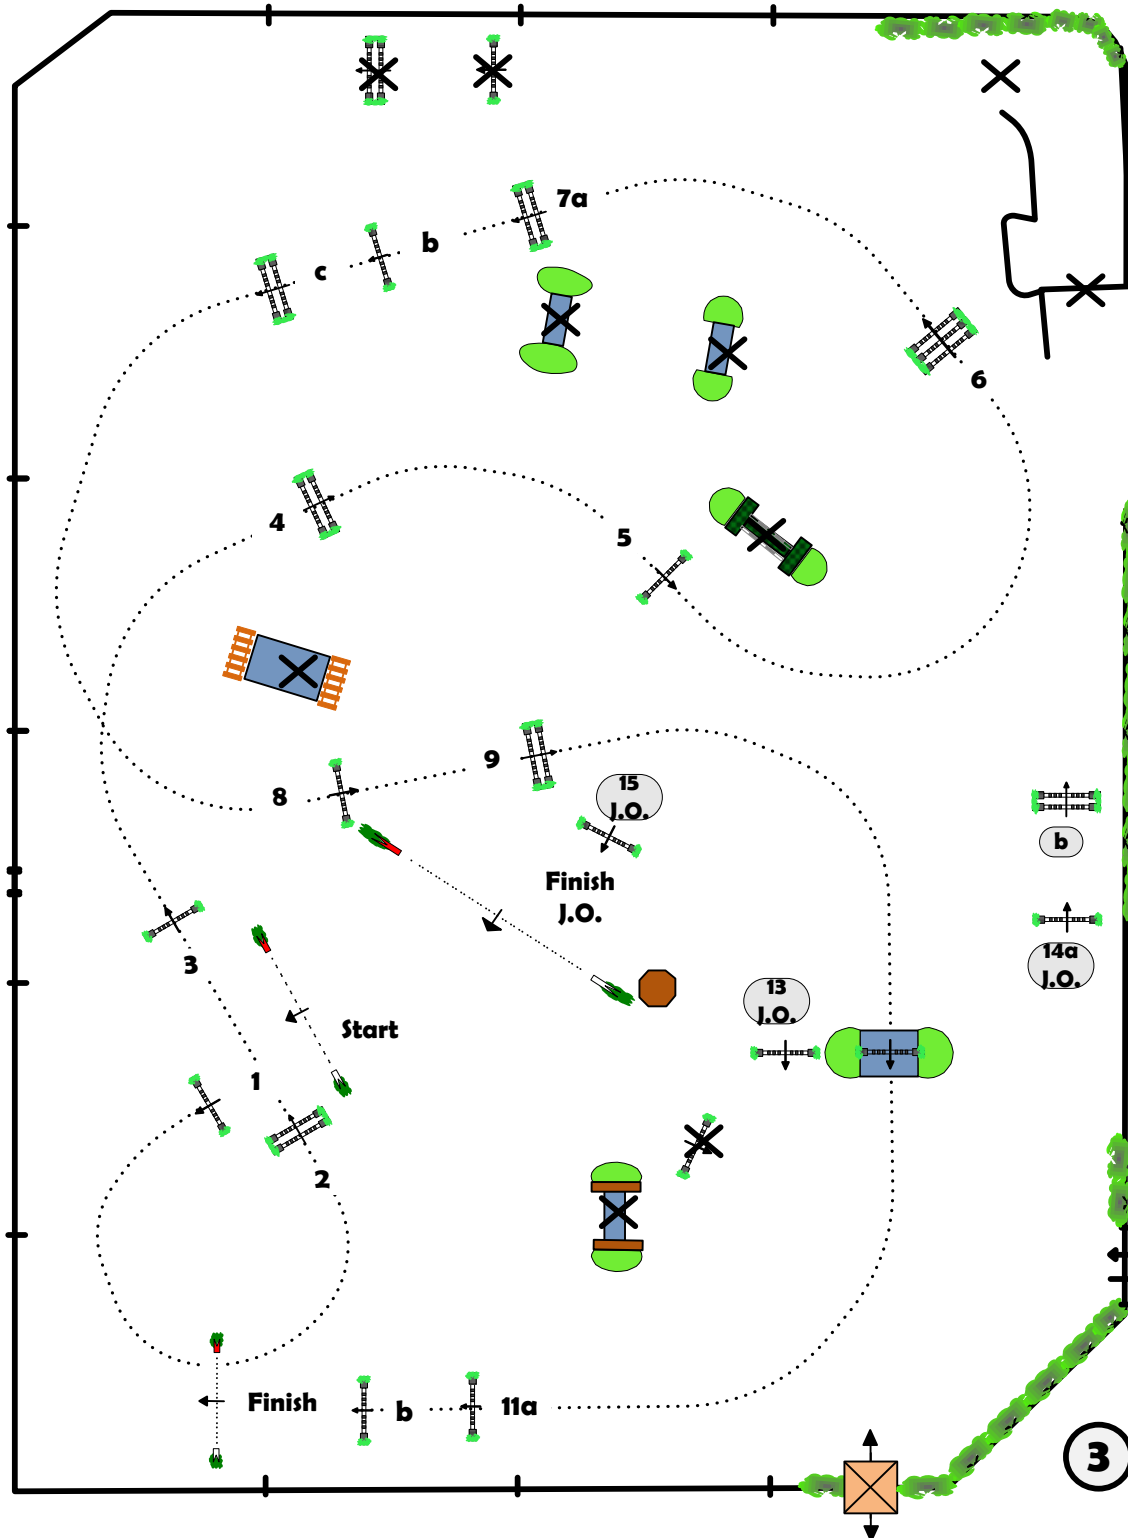

# 2015 HAMPTON CLASSIC CSI 4\*

Class No.: 208

\$ 10.000 1.45 m OPEN JUMPER

IMMEDIATE JUMP-OFF

Thursday, August 27, 2015

Table: II  
Art.: 2.2 b  
Height: 1.45 m

Speed: 350 m/min

Length: 425 m  
T. allowed: 73 sec  
T. limit: 146 sec

1st. round: 1 to 11  
Efforts: 14

Jump-off:

1-2-9-13-14a-14b-15

Length: 260 m  
T. allowed: 45 sec  
T. limit: 90 sec

Course Designer :

Guilherme Jorge

( BRA )