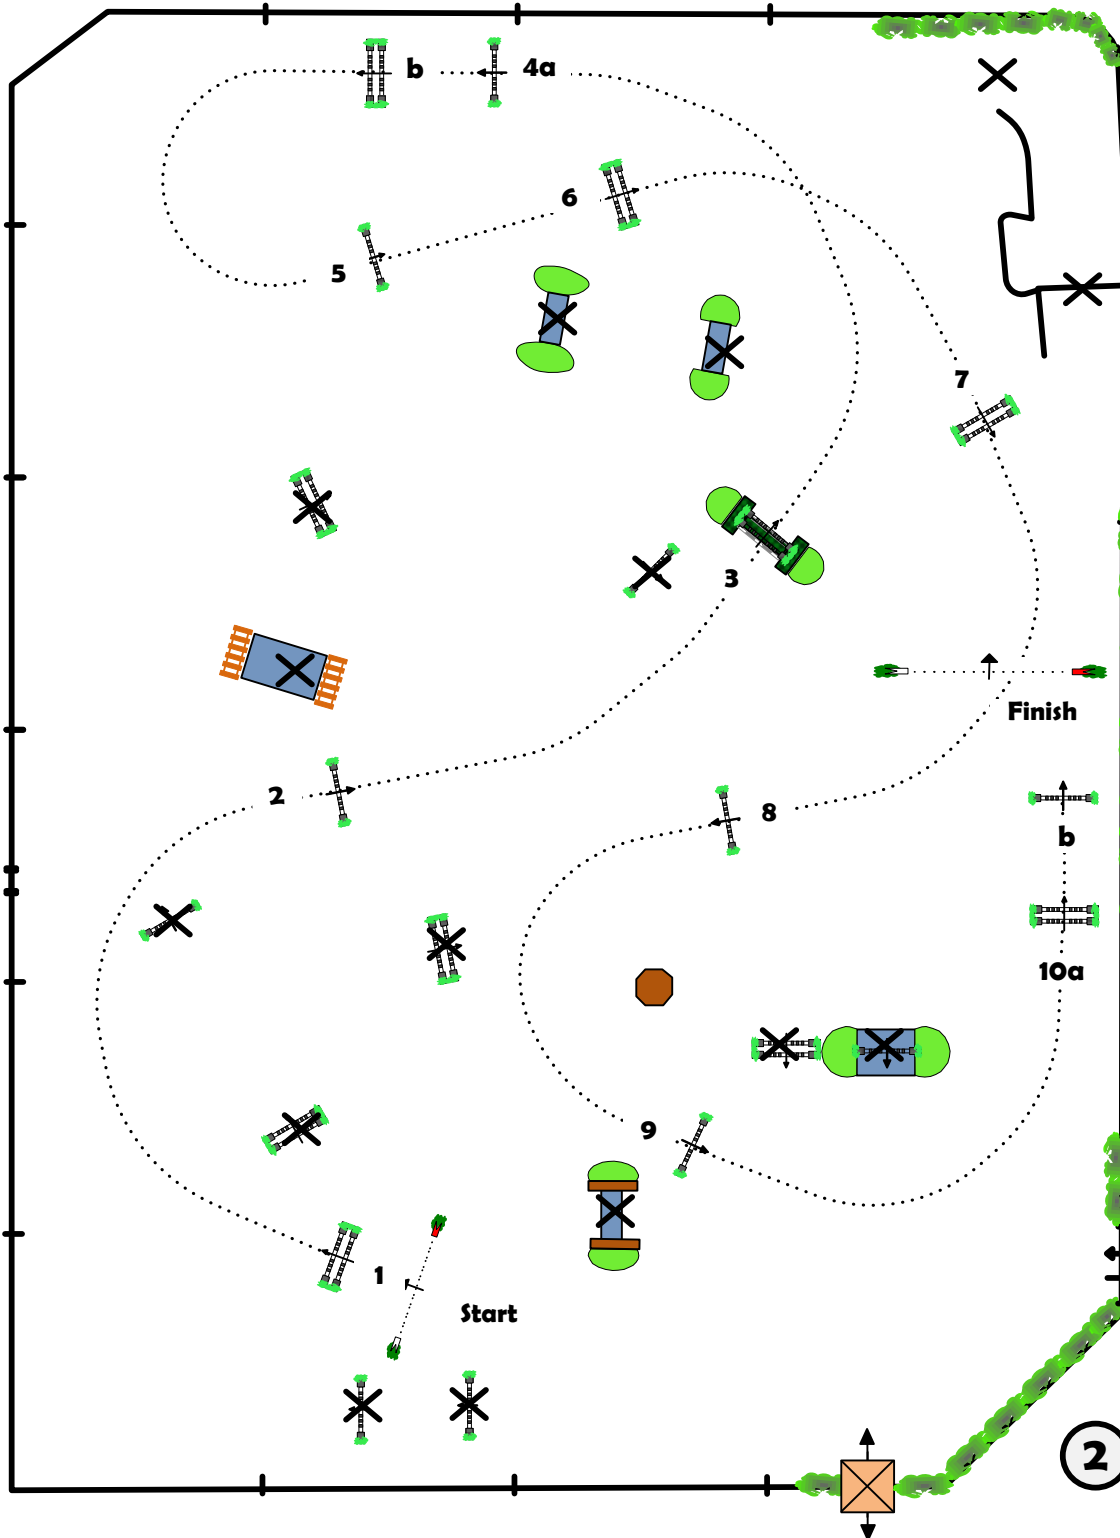

2015 HAMPTON CLASSIC CSI 4*

Class No.: 211

1.40 m AMATEUR-OWNER JUMPER

ONE ROUND SPEED

Thursday, August 27, 2015

Table: II
 Art. : 2.1
 Height: 1.40 m

Speed: 350 m/min

Length: 410 m
 T. allowed: 71 sec
 T. limit: 142 sec

1st. round : 1 to 10
 Efforts: 12

Jump-off:

Length: 0 m
 T. allowed: 0 sec
 T. limit : 0 sec

Course Designer :

Guilherme Jorge

(BRA)