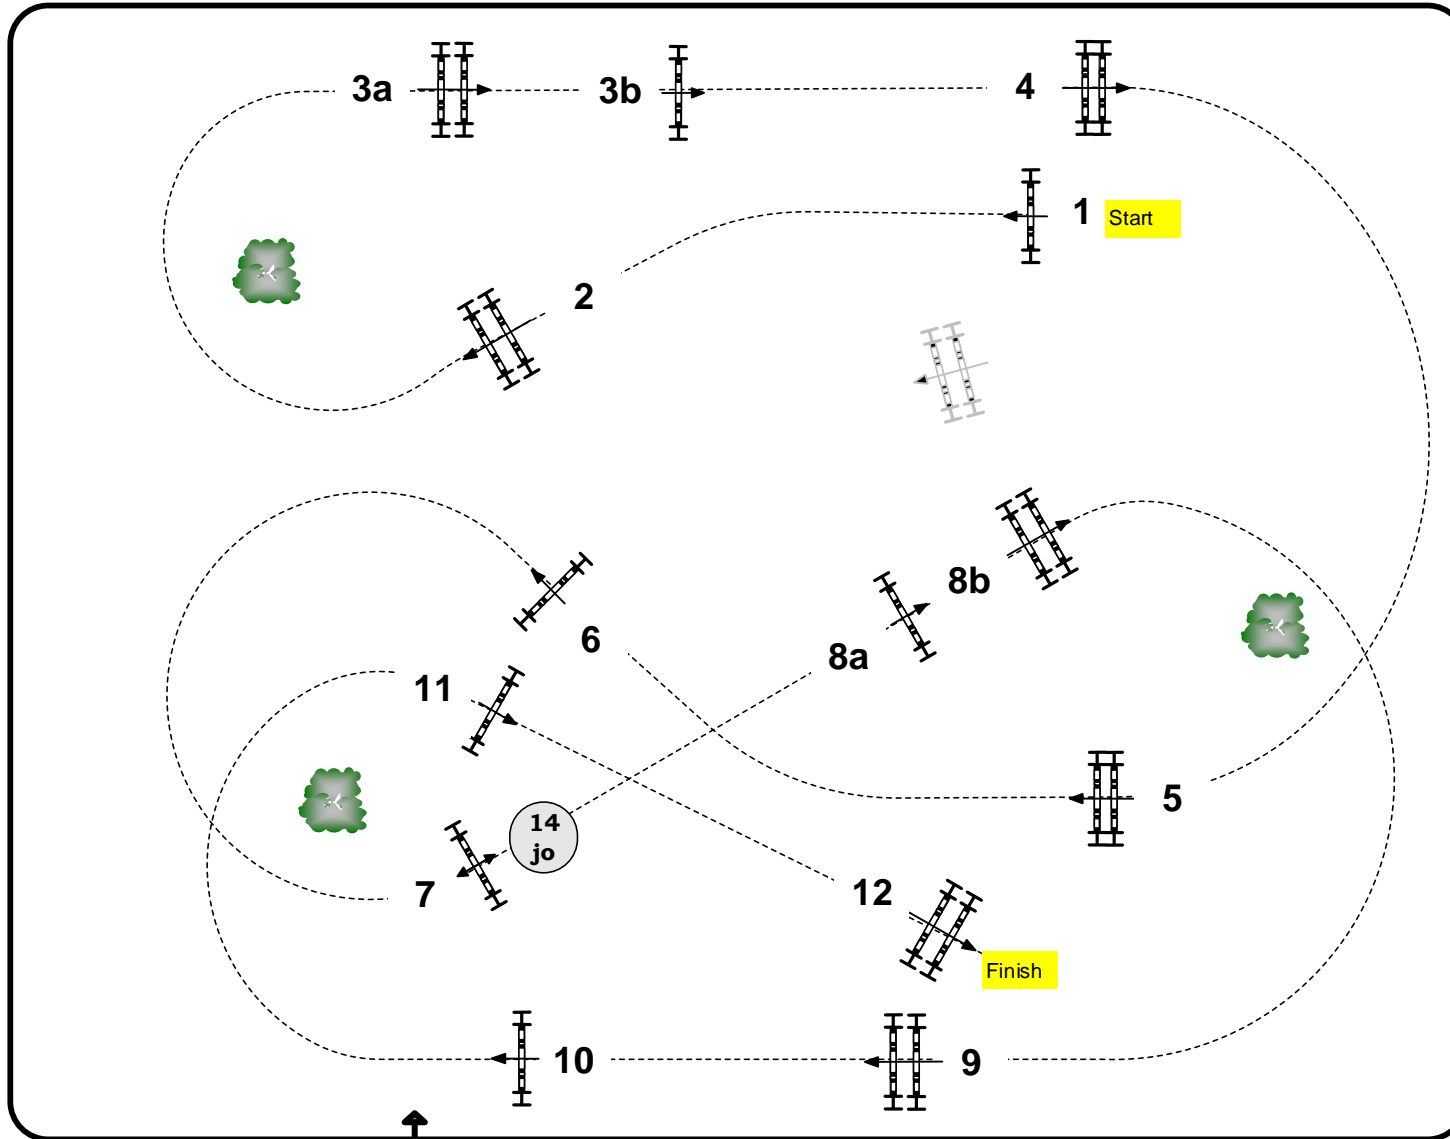

THE HAMPTON CLASSIC 2015

Class No.: 212 Amateur Owner Jumper 1,30m Immediate Jump-off Tuesday 25 August 2015

Start: 0:00

Table: II Sec 2(b)

Height: 1,30 m

Speed: 350 m/min

Length: 430 m

Time allowed: 74 sec

Time limit: 148 sec

Obstacles: 1-12

Jump-off:

1-2-8ab-5-(14)-11-12.

Length: 240 m

Time allowed: 42 sec

Time limit: 84 sec

JURY