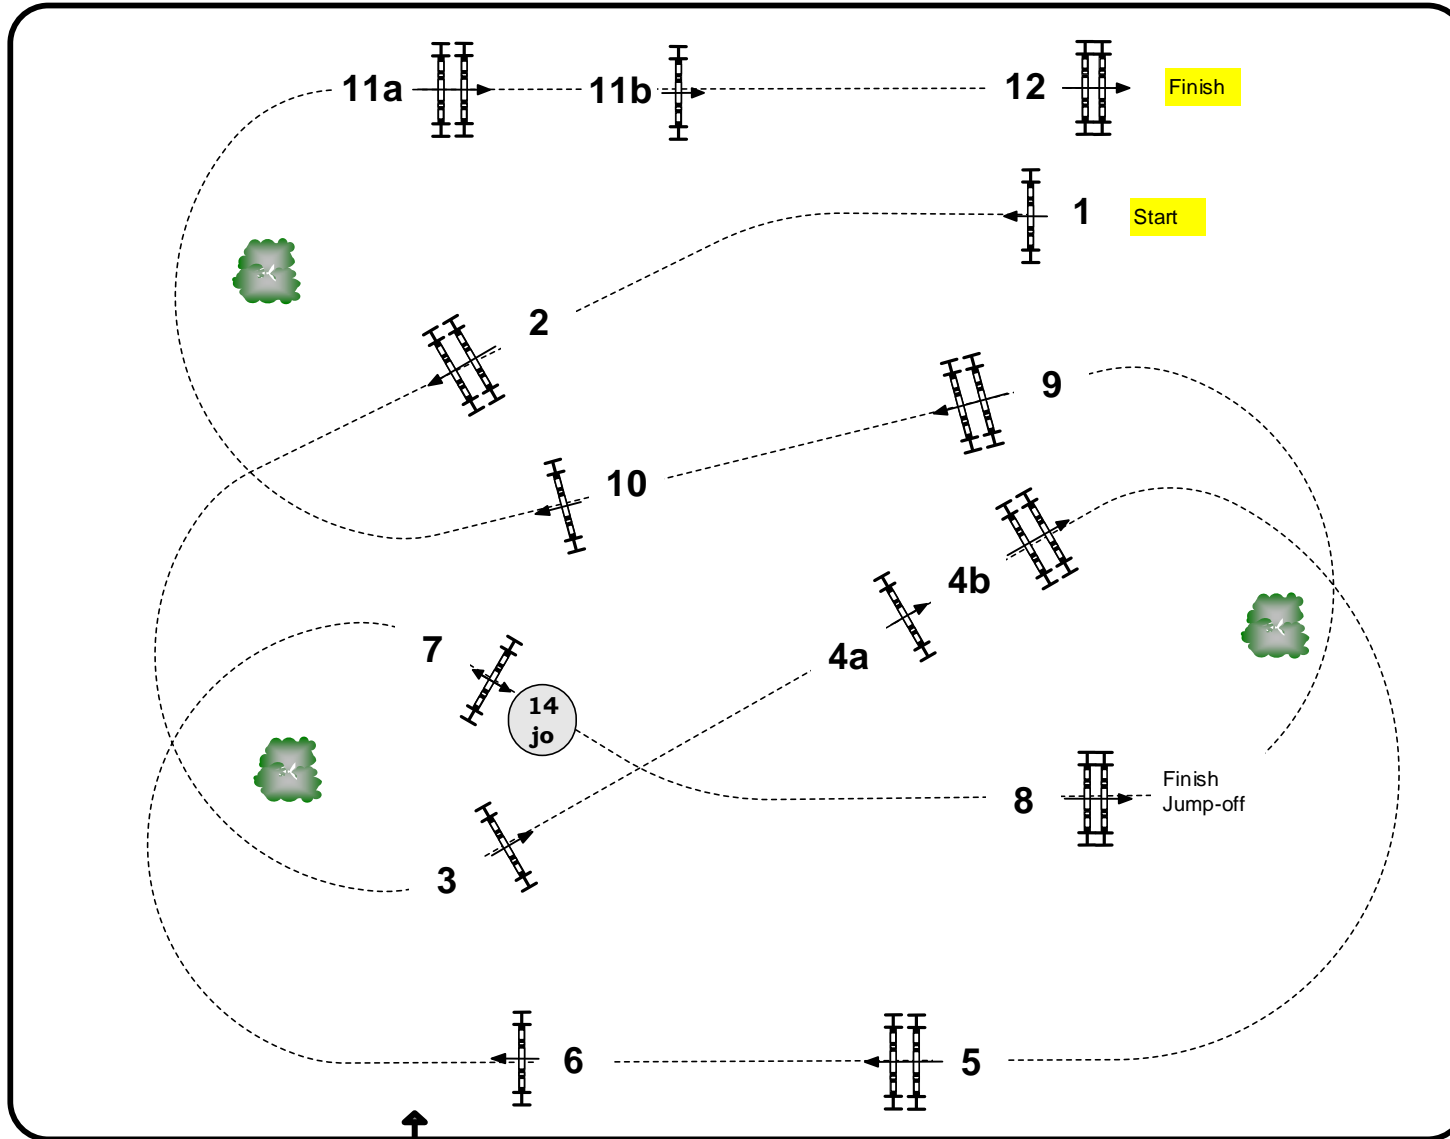

THE HAMPTON CLASSIC 2015

Class No.: 217 Maria Mendelson Junior Jumper - 1,30m Immediate Jump-off Tuesday 25 August 2015 Start: 0:00

Table: II Sec 2(b)

Height: 1,30 m

Speed: 350 m/min

Length: 420 m

Time allowed: 72 sec

Time limit: 144 sec

Obstacles: 1-12

Jump-off:

1-2-11ab-(14)-3-8.

Length: 235 m

Time allowed: 41 sec

Time limit: 82 sec

JURY