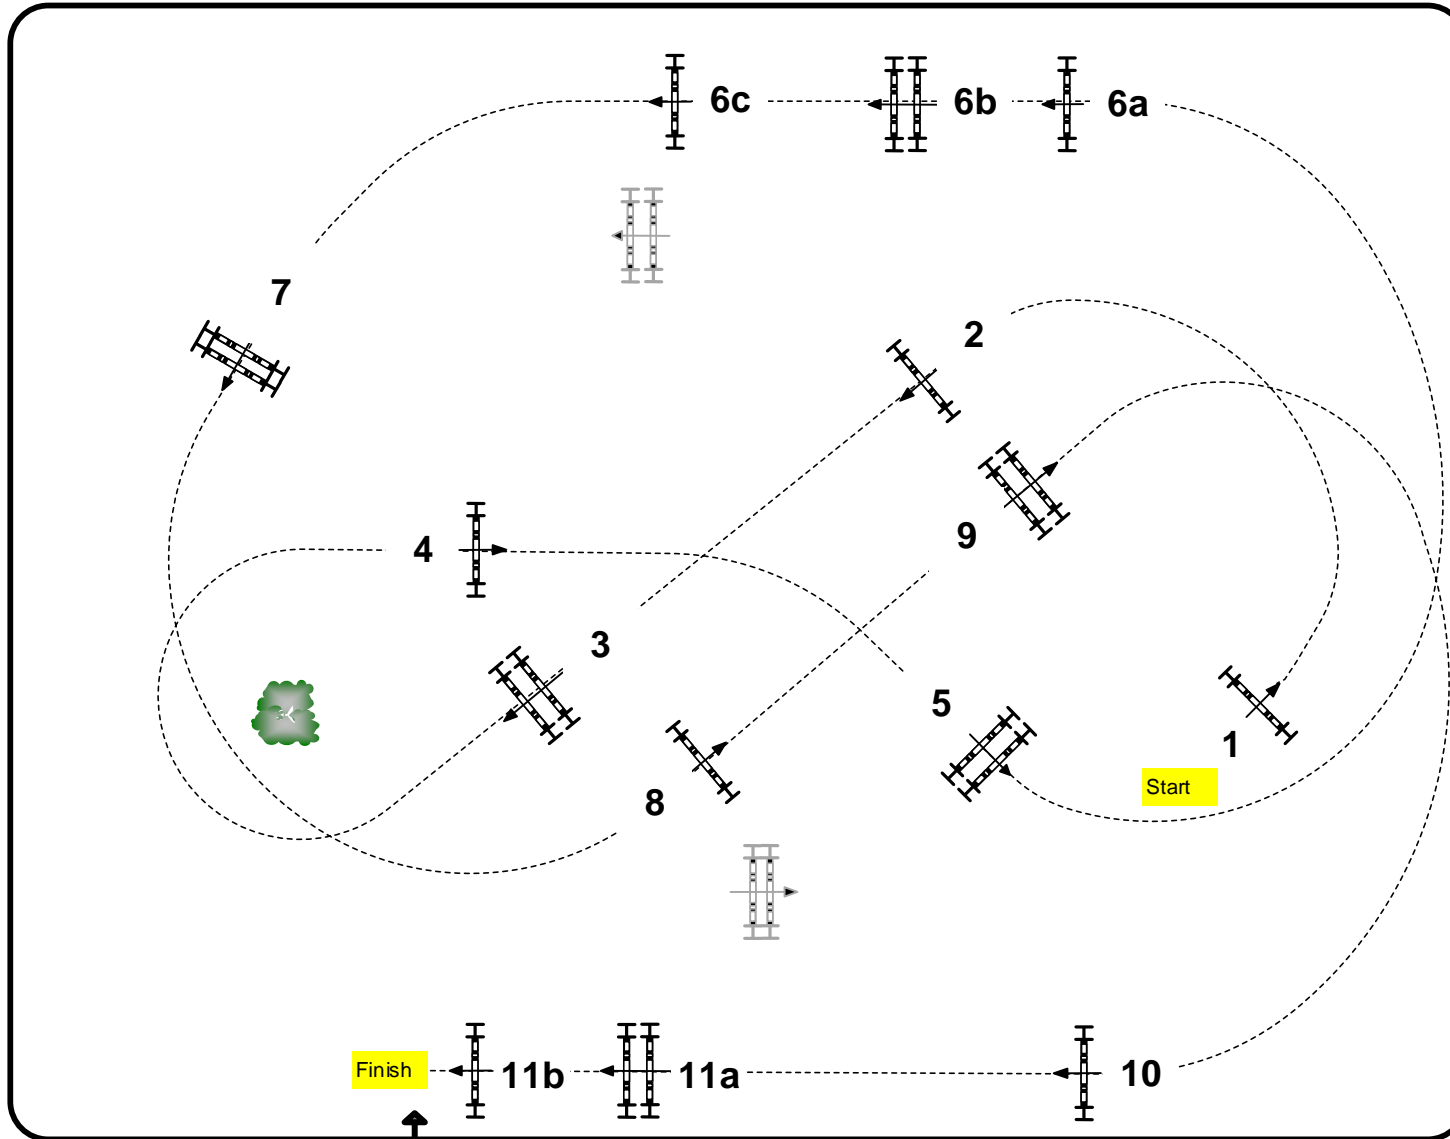

THE HAMPTON CLASSIC 2015

Class No.: 236 Citarella Adult Amateur Immediate Jump-off Friday 28 August 2015

Start: 0:00

Table: II Sec 2(b)

Height: 1,10 m

Speed: 350 m/min

Length: 430 m

Time allowed: 74 sec

Time limit: 148 sec

Obstacles: 1-11

Jump-off:

1-2-3-4-7-8-11ab.

Length: 280 m

Time allowed: 48 sec

Time limit: 96 sec

2015 © CLAREEN EQUESTRIAN – This course plan and / or technical measurements may not be copied, published, distributed or digitally transferred without specific written permission of the responsible course designer.