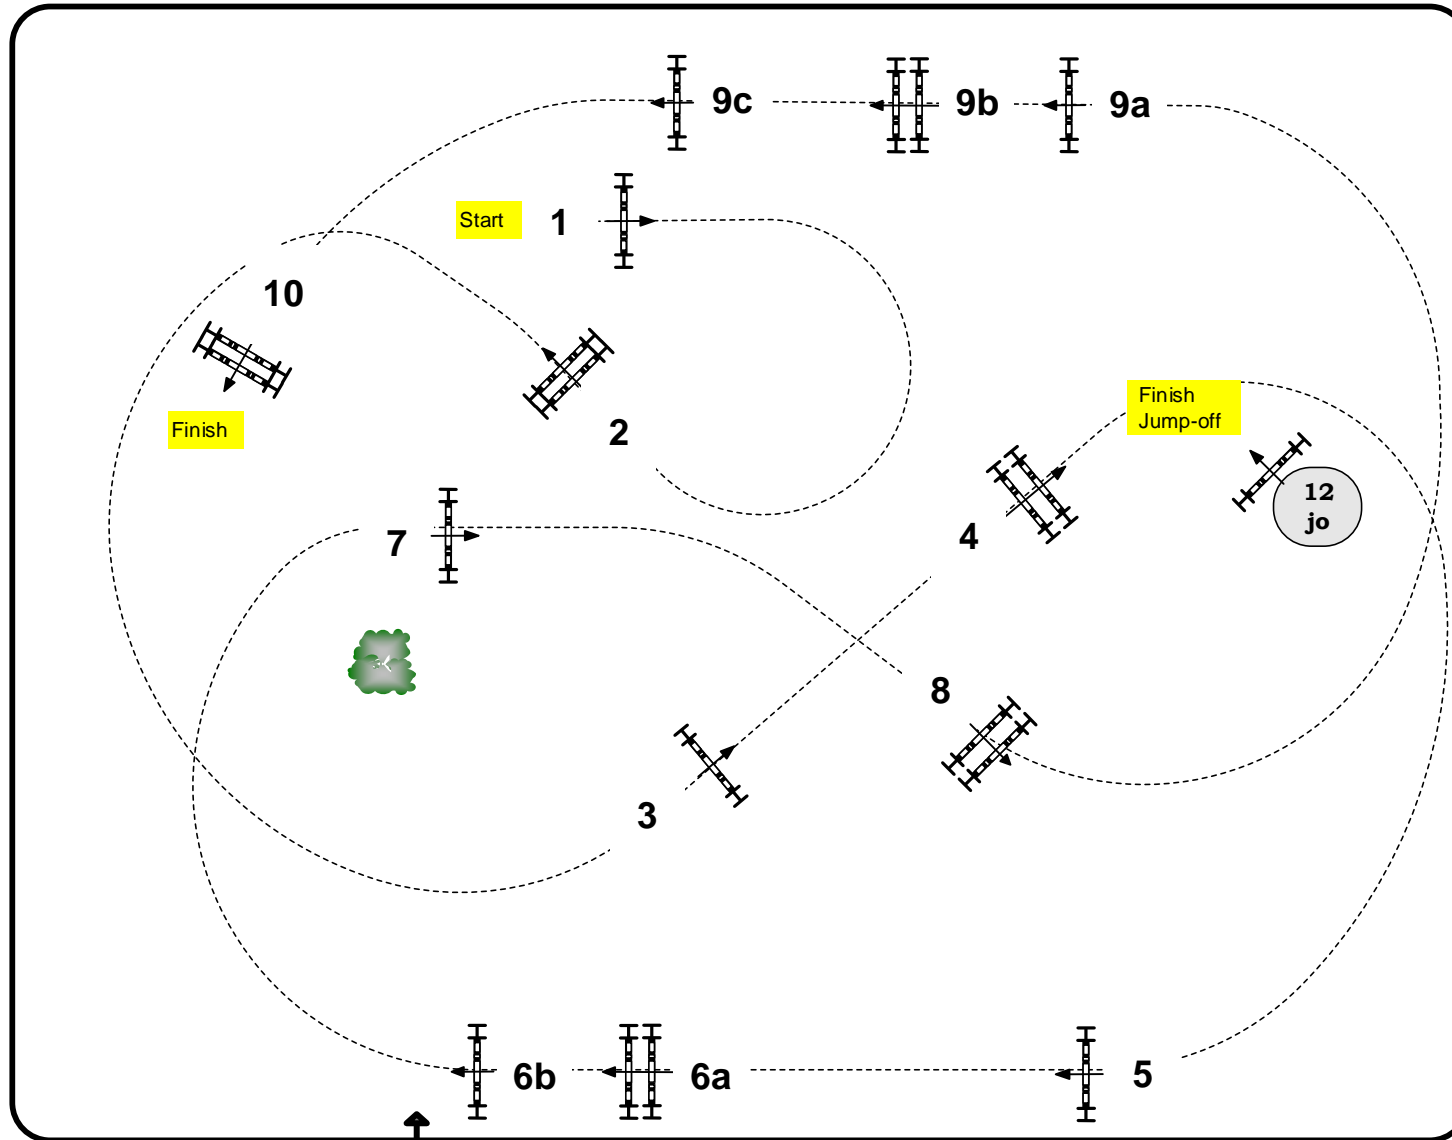

THE HAMPTON CLASSIC 2015

Class No.: 239 Just World Childrens Jumper Immediate Jump-off Friday 28 August 2015

Start: 0:00

Table: II Sec 2(b)

Height: 1,10 m

Speed: 350 m/min

Length: 420 m

Time allowed: 72 sec

Time limit: 144 sec

Obstacles: 1-10

Jump-off:

1-2-3-6ab-7-8-(12).

Length: 290 m

Time allowed: 50 sec

Time limit: 100 sec