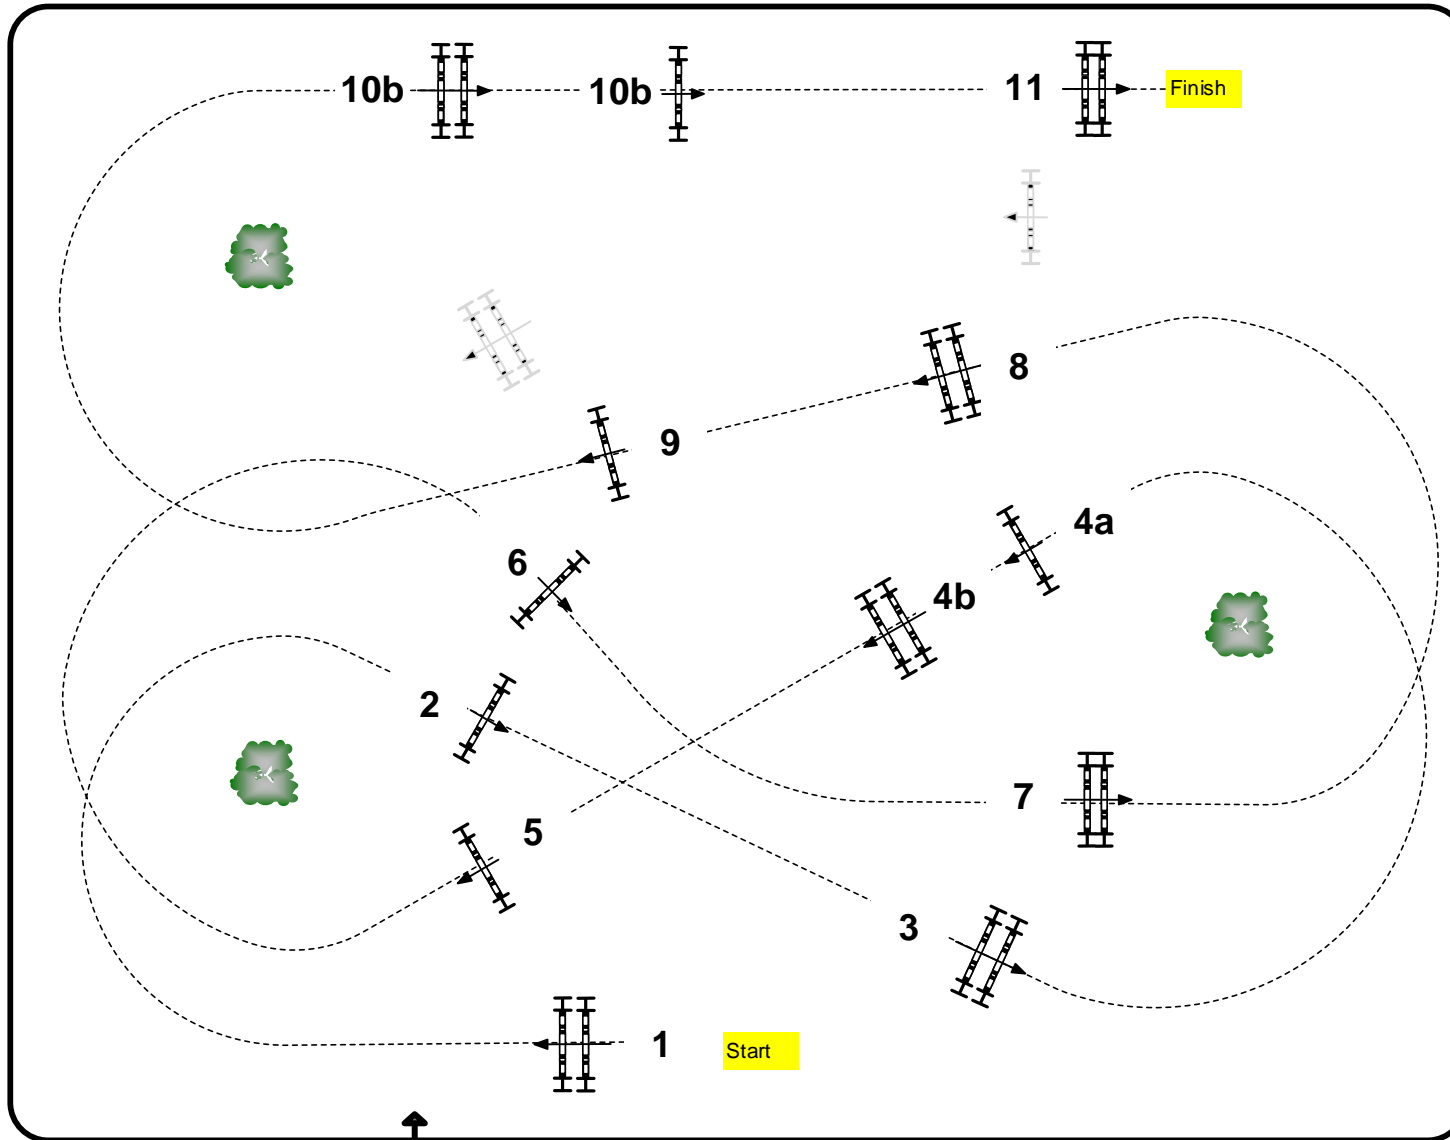

THE HAMPTON CLASSIC 2015

Class No.: 250 SHF Enterprises East Coast YJC 5-y-old Competition over one round. Tuesday 25 August 2015 Start: 8:00

Table: II

Height: 1,15 m

Speed: 350 m/min

Length: 480 m

Time allowed: 83 sec

Time limit: 166 sec

Obstacles: 1-11

2015 © CLAREEN EQUESTRIAN – This course plan and / or technical measurements may not be copied, published, distributed or digitally transferred without specific written permission of the responsible course designer.