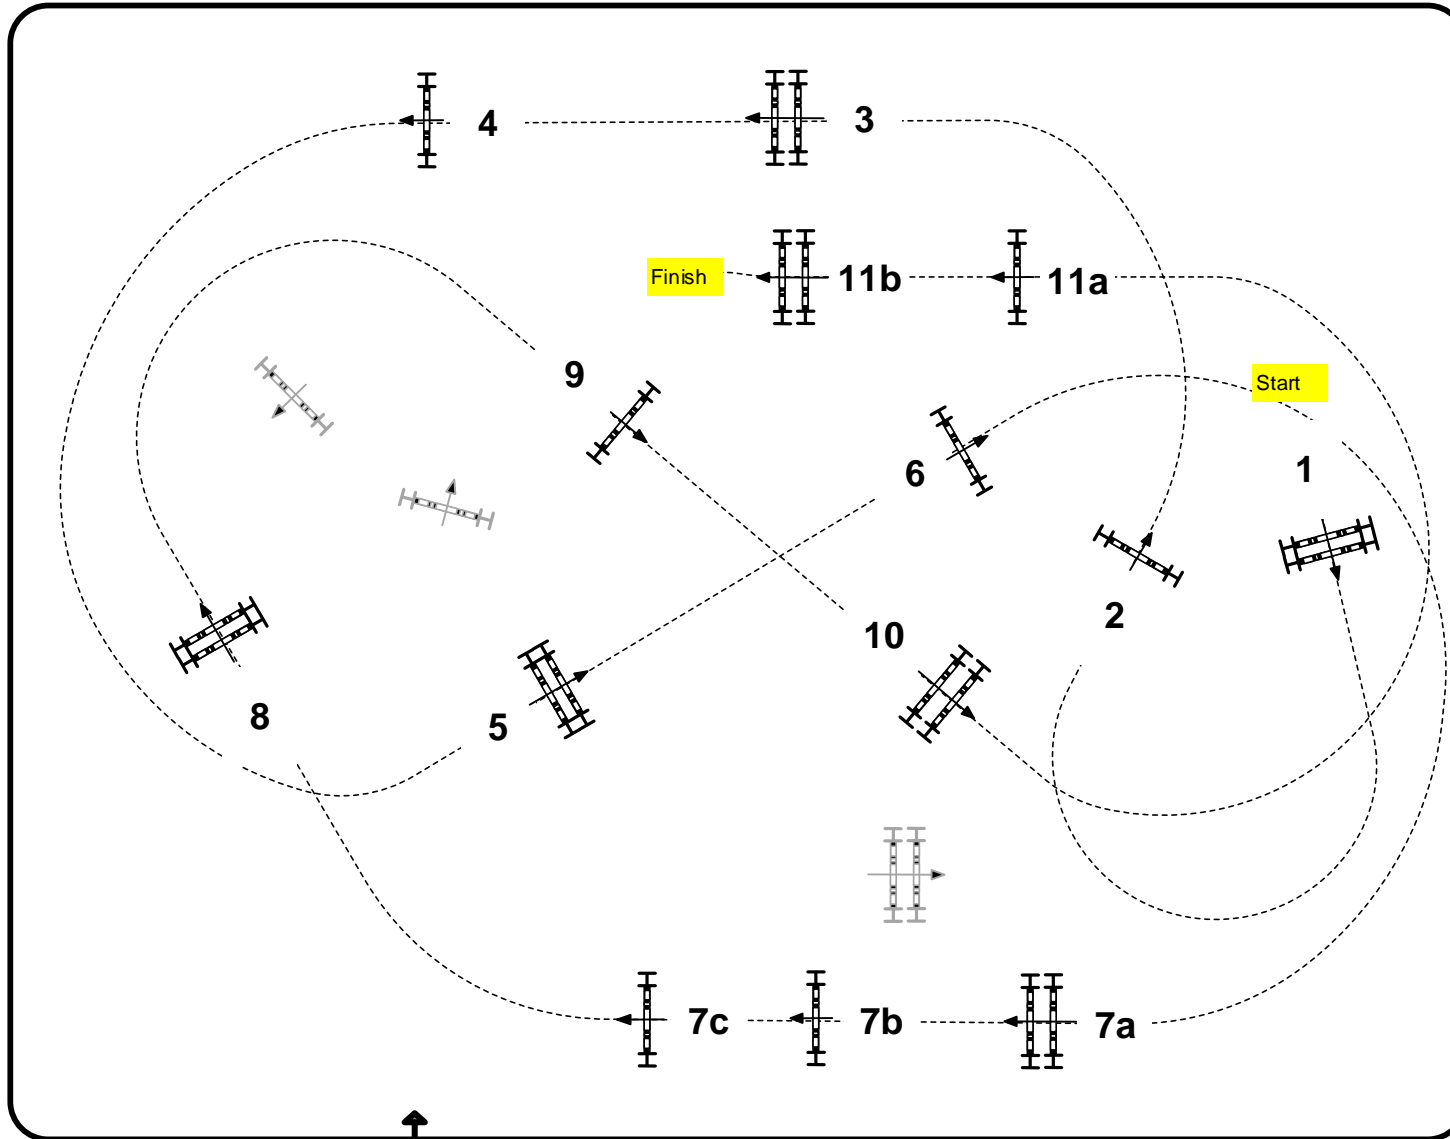

THE HAMPTON CLASSIC 2015

Class No.: 251 SHF Enterprises East Coast YJC 5-y-old Competition over one round. Wednesday 26 August 2015 Start: 8:00

Table: II

Height: 1,20 m

Speed: 350 m/min

Length: 480 m

Time allowed: 83 sec

Time limit: 166 sec

Obstacles: 1-11

2015 © CLAREEN EQUESTRIAN – This course plan and / or technical measurements may not be copied, published, distributed or digitally transferred without specific written permission of the responsible course designer.