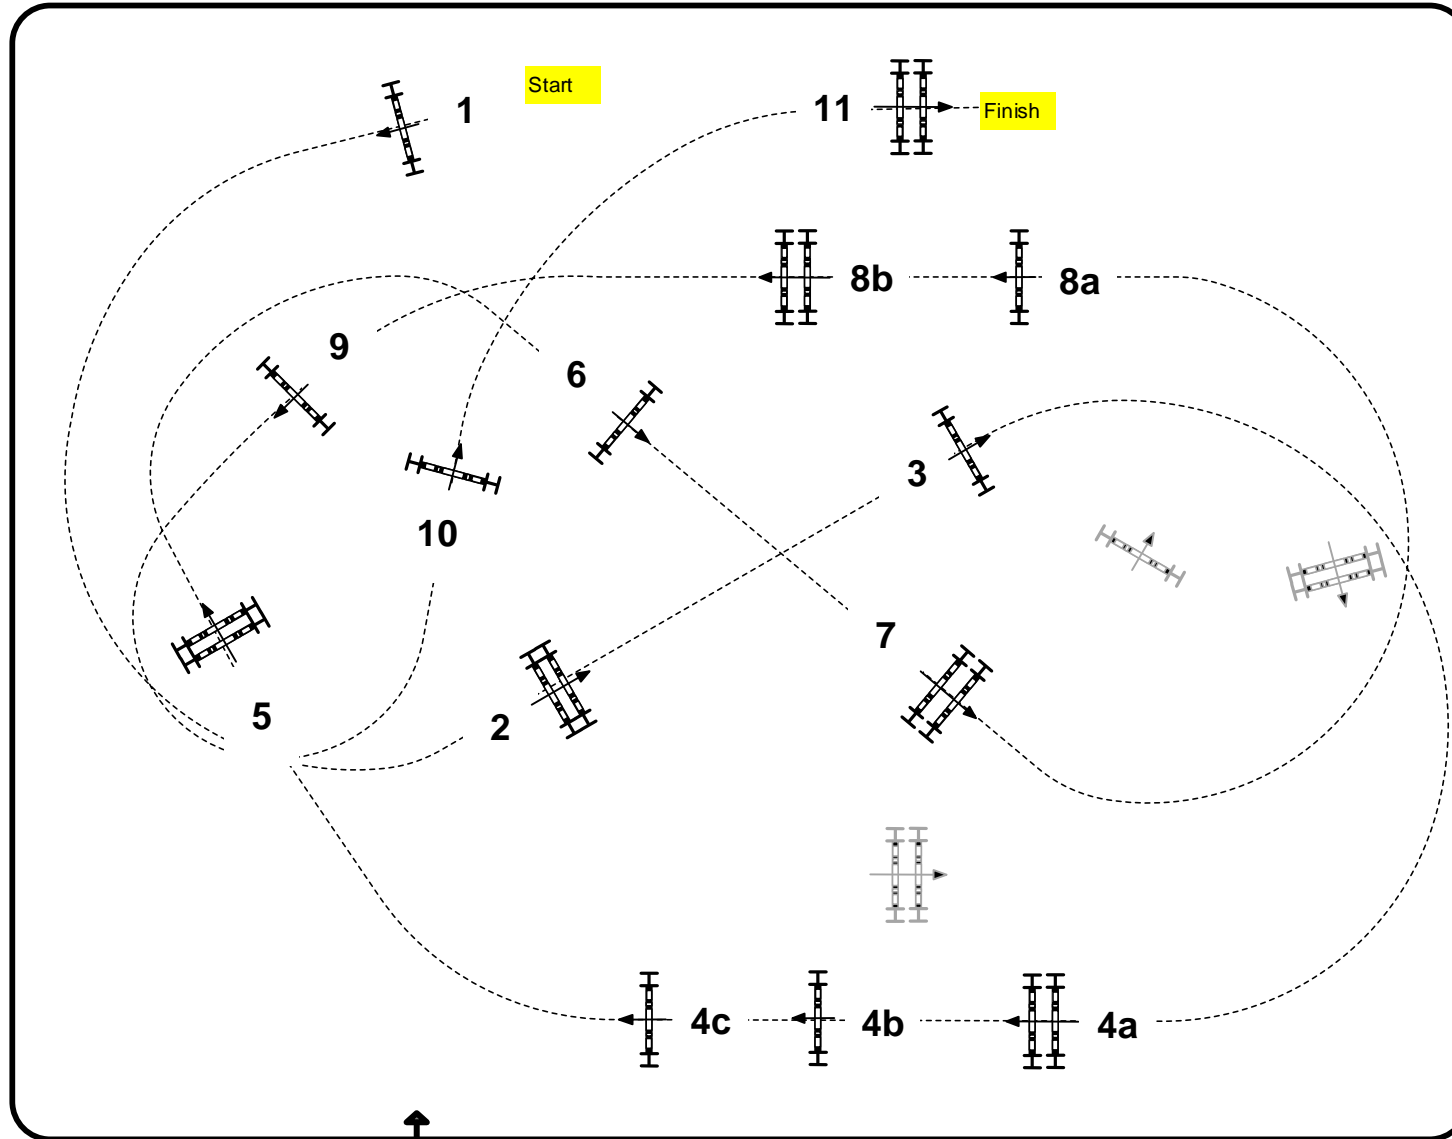

THE HAMPTON CLASSIC 2015

Class No.: 254 East Coast YJC 6-y-old Competition against the clock Wednesday 26 August 2015

Start: 0:00

Table: II Sec 2.1

Height: 1,30 m

Speed: 350 m/min

Length: 460 m

Time allowed: 79 sec

Time limit: 158 sec

Obstacles: 1-11

JURY

2015 © CLAREEN EQUESTRIAN – This course plan and / or technical measurements may not be copied, published, distributed or digitally transferred without specific written permission of the responsible course designer.