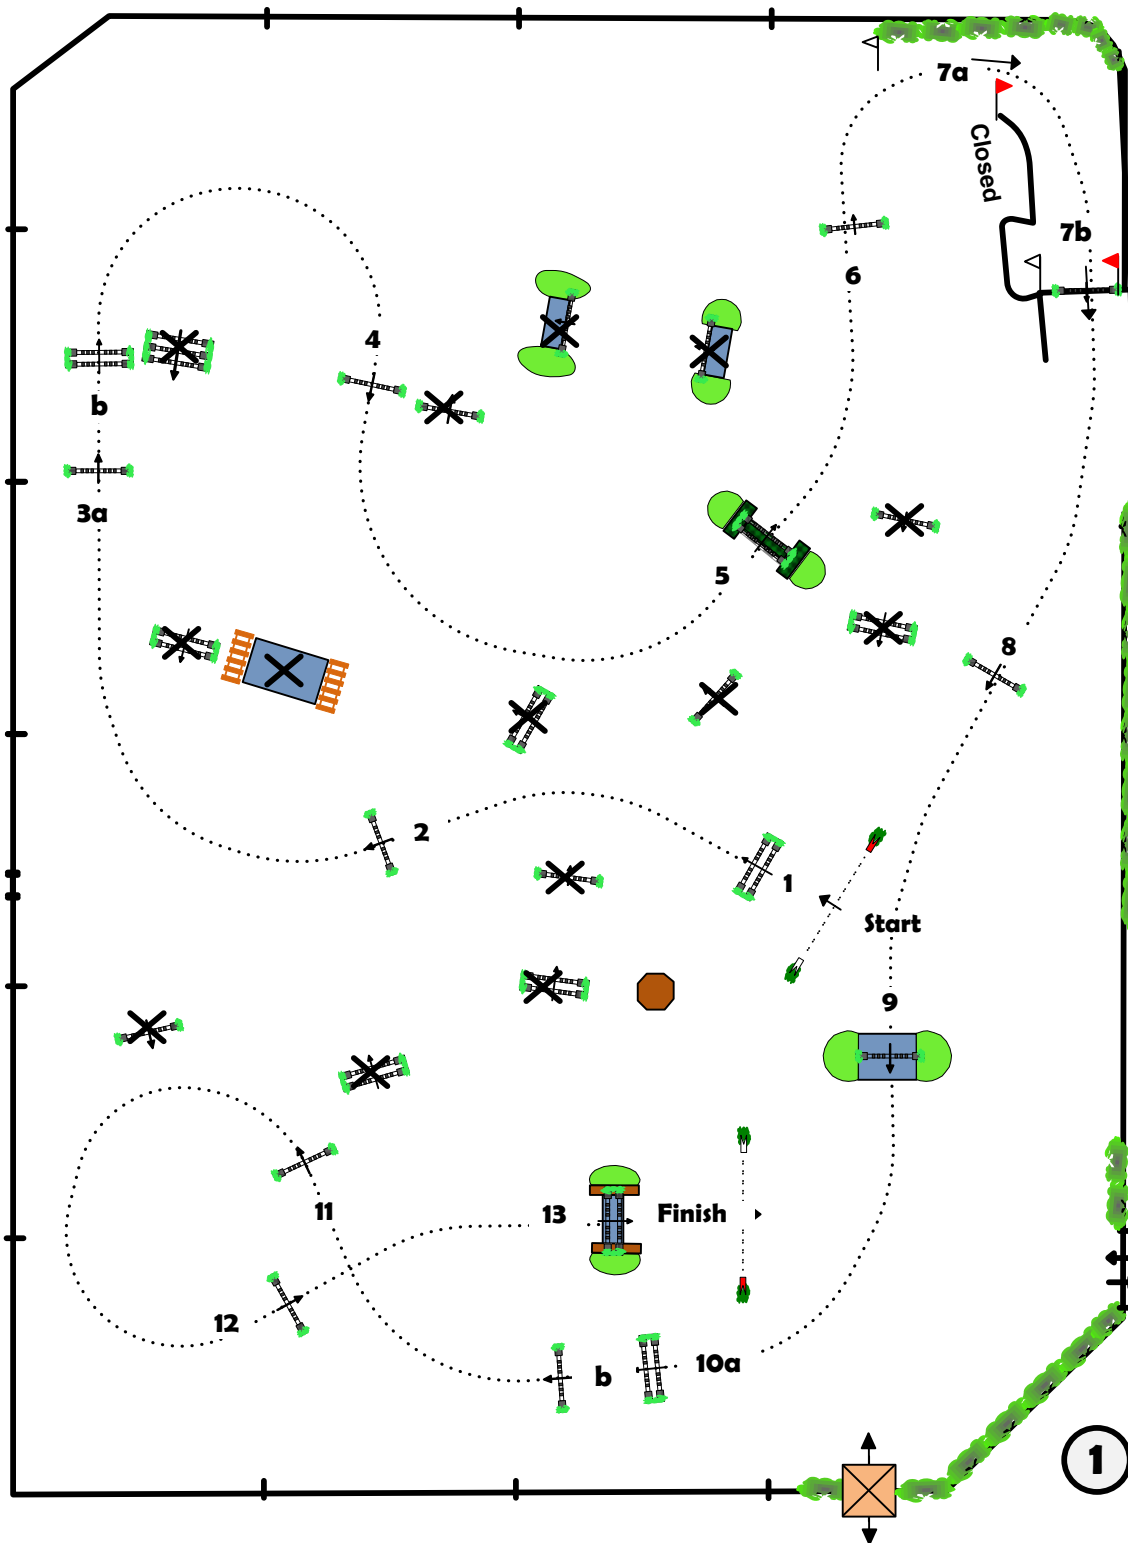

2015 HAMPTON CLASSIC CSI 4*

Class No.: 403 \$ 10.000 1.40 m JR / AMATEUR-OWNER WELCOME STAKE
 Friday, August 28, 2015

ONE ROUND SPEED

Table: II
 Art.: 2.1
 Height: 1.40 m

Speed: 350 m/min

Length: 460 m
 T. allowed: 79 sec
 T. limit: 158 sec

1st. round: 1 to 13
 Efforts: 16

Closed Combination:

7a - 7b

Course Designer :

Guilherme Jorge

(BRA)