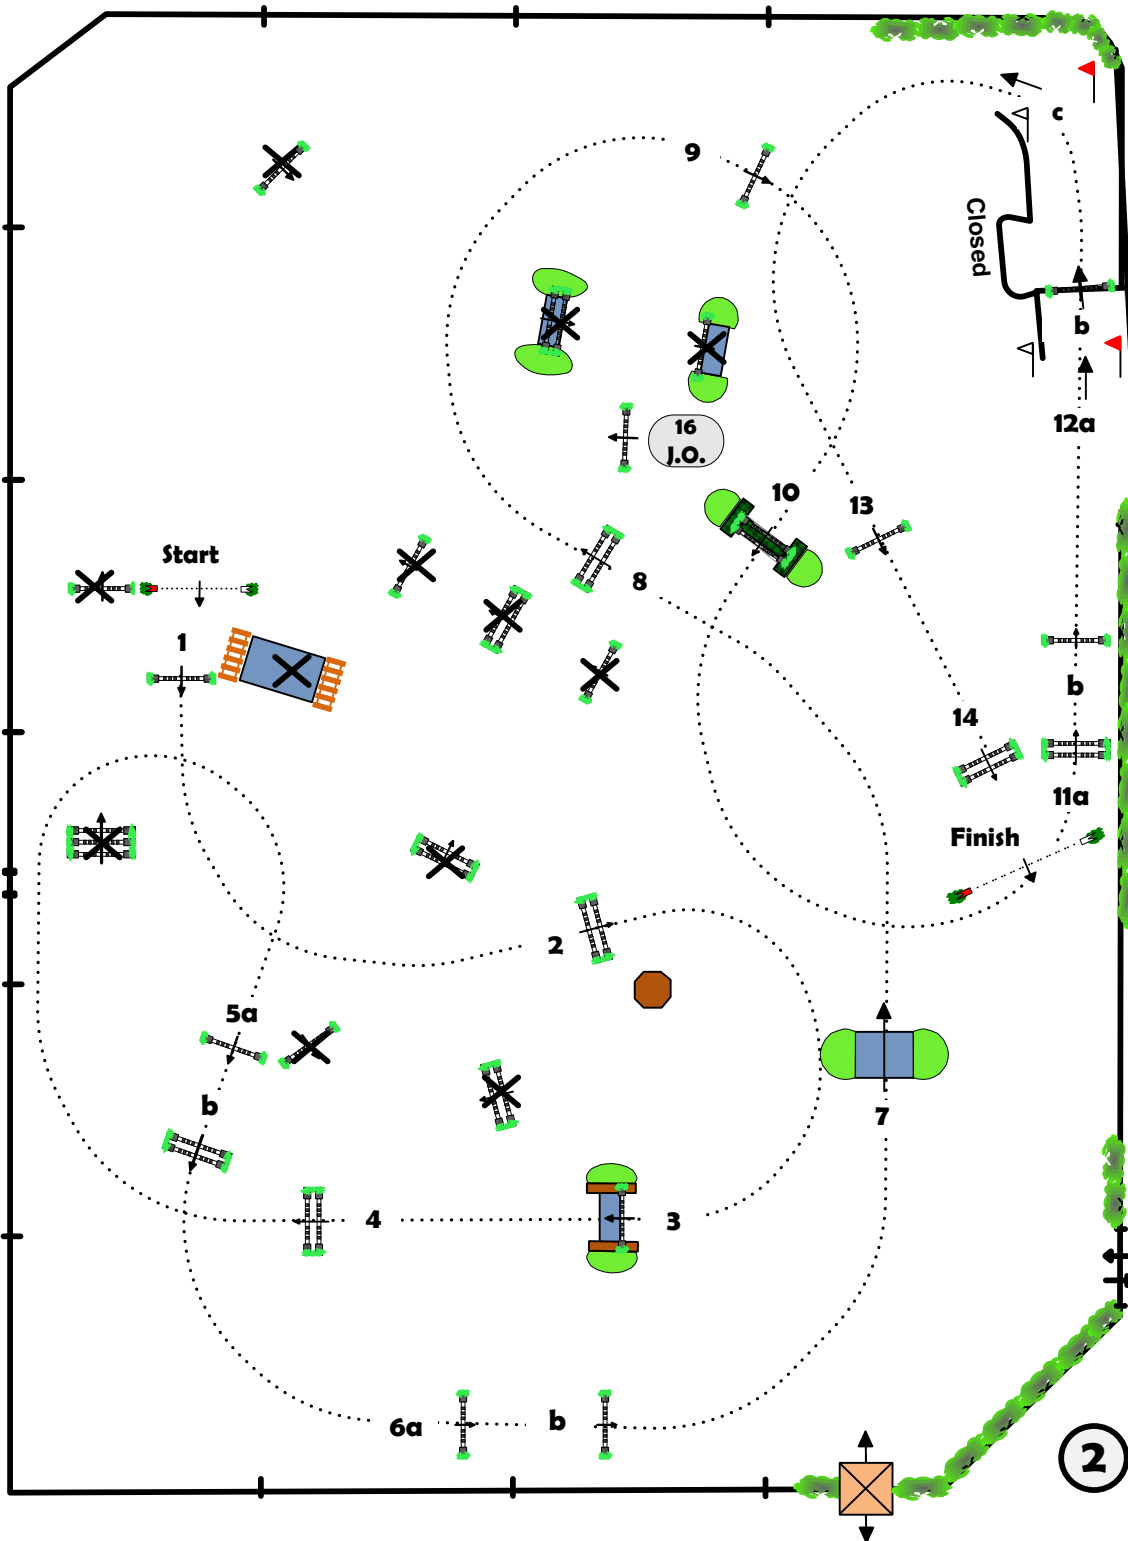

2015 HAMPTON CLASSIC CSI 4*

Class No.: 404

\$ 25.000 CAMPBELL STABLES JUMPING DERBY

ONE JUMP-OFF

Sunday, August 30, 2015

Table: II
Art.: 2.2 a
Height: 1.45 m

Speed: 375 m/min

Length: 600 m
T. allowed: 96 sec
T. limit: 192 sec

1st. round : 1 to 14
Efforts: 19

Jump-off:

1-2-8-9-10-11a-11b-16

Length: 300 m
T. allowed: 48 sec
T. limit : 96 sec

Course Designer :

Guilherme Jorge

(BRA)

2