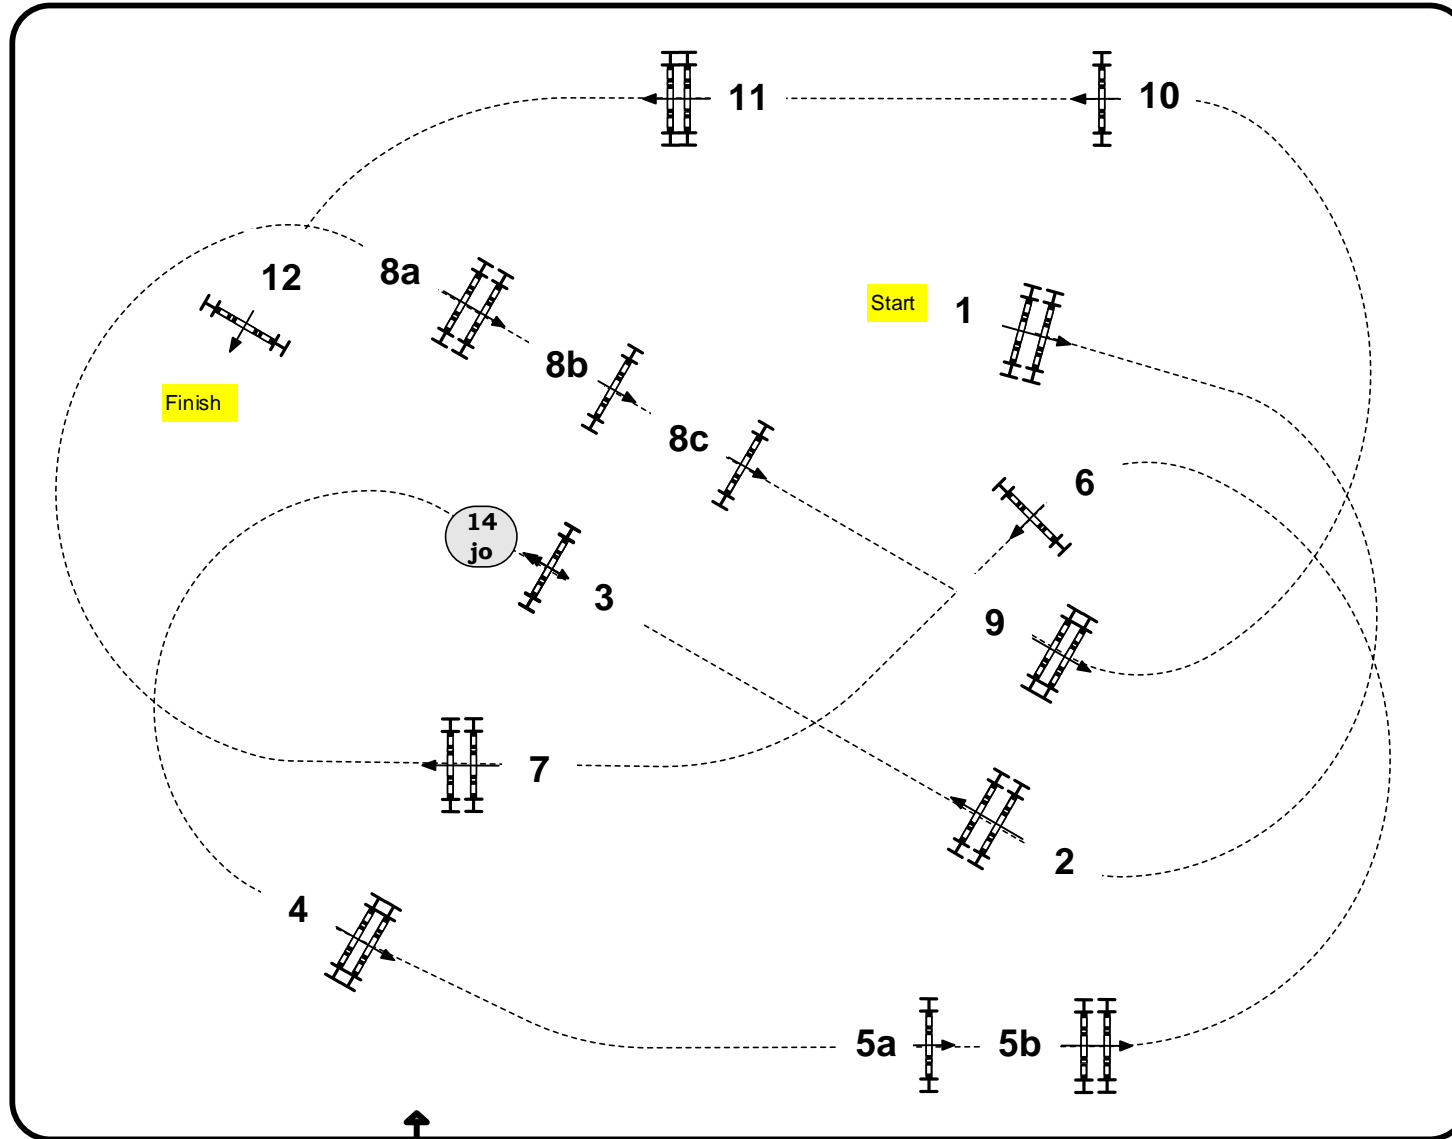

# THE HAMPTON CLASSIC 2015

Class No.: 405 Marshall & Sterling Adult Amateur Classic Immediate Jump-off Saturday 29 August 2015 Start: 0:00

Table: II Sec 2(b)

Height: 1,10 m

Speed: 350 m/min

Length: 440 m

Time allowed: 76 sec

Time limit: 152 sec

Obstacles: 1-12

Jump-off:

**1-2-5ab-6-7-(14)-11-12.**

Length: 290 m

Time allowed: 50 sec

Time limit: 100 sec

JURY