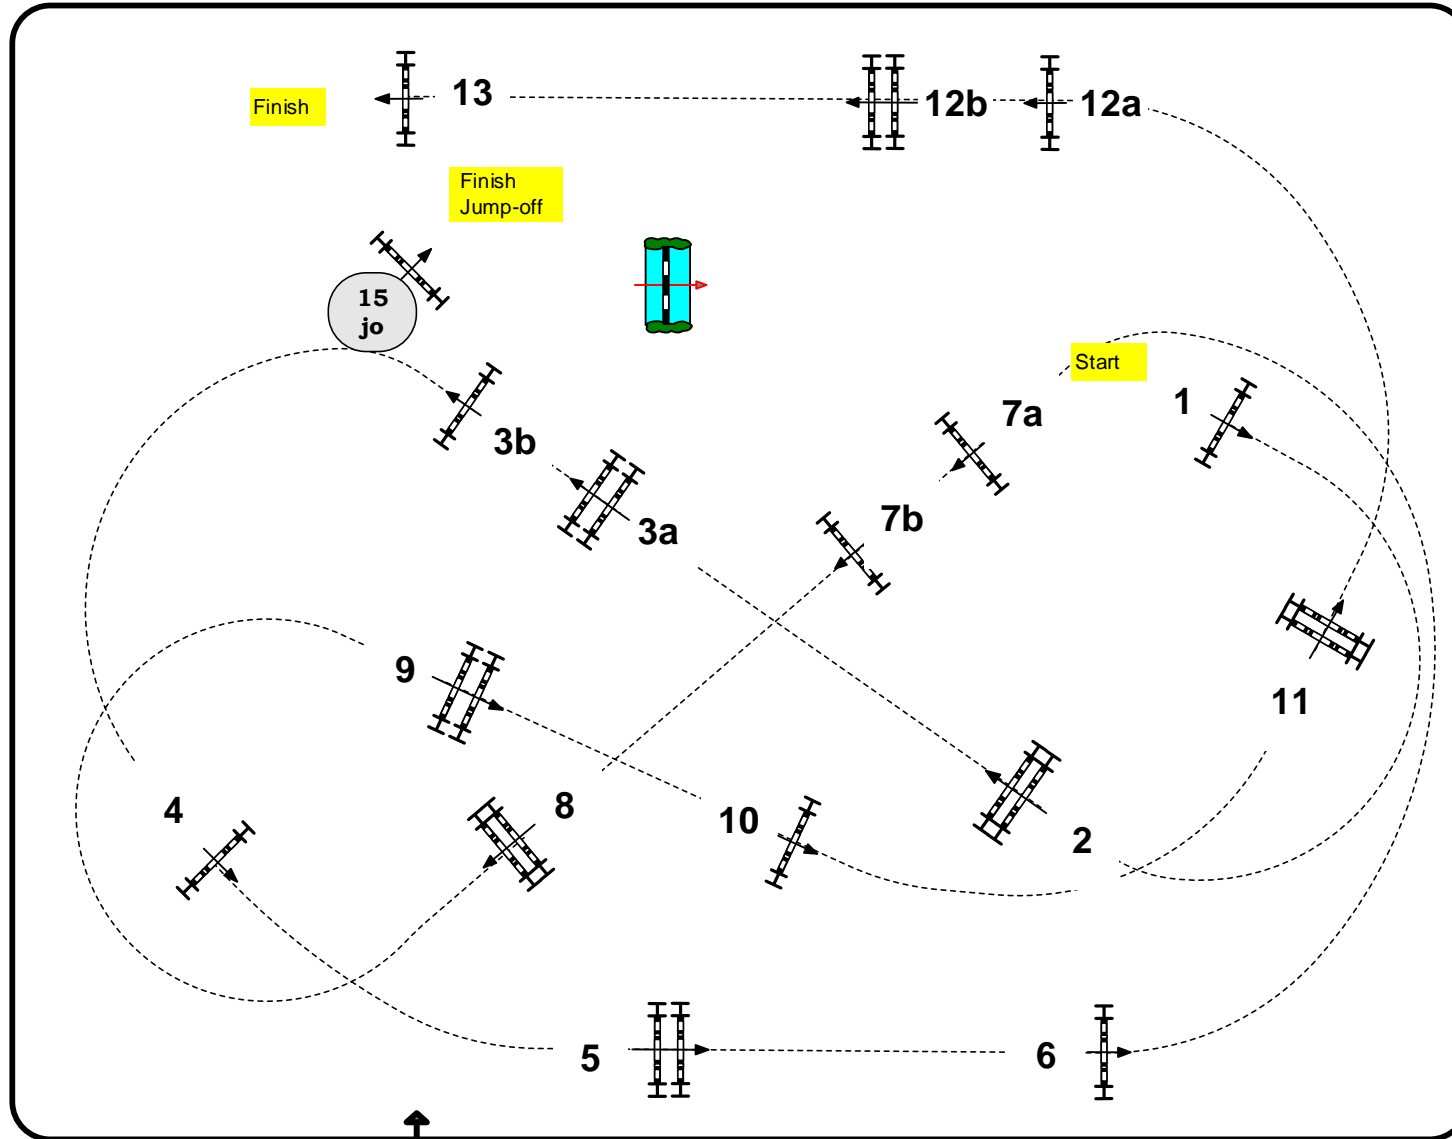

THE HAMPTON CLASSIC 2015

Class No.: 406 Junior Jumper Classic - 1,30m Immediate Jump-off Thursday 27 August 2015

Start: 8:00

Table: II Sec 2(b)

Height: 1,30 m

Speed: 350 m/min

Length: 450 m

Time allowed: 78 sec

Time limit: 156 sec

Obstacles: 1-13

Jump-off:

1-2-3ab-4-5-8-(15).

Length: 270 m

Time allowed: 47 sec

Time limit: 94 sec

2015 © CLAREEN EQUESTRIAN – This course plan and / or technical measurements may not be copied, published, distributed or digitally transferred without specific written permission of the responsible course designer.