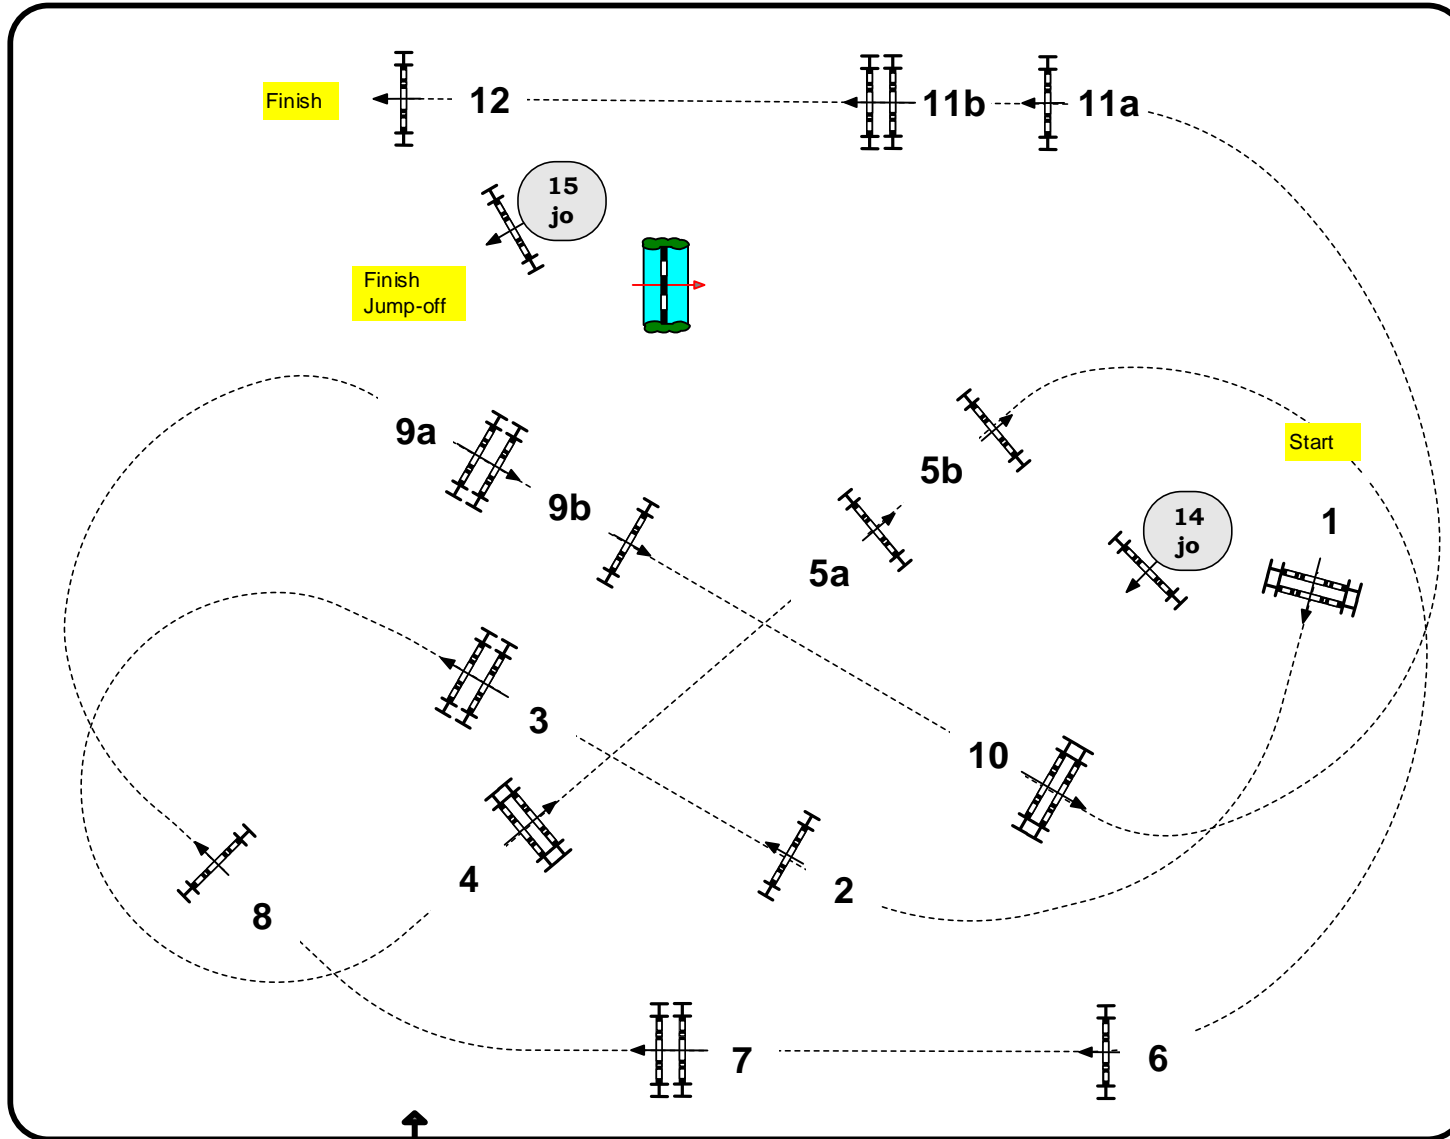

THE HAMPTON CLASSIC 2015

Class No.: 407 Strong's Marine A/O Jumper Classic - 1,30m Immediate Jump-off Thursday 27 August 2015 Start: 0:00

Table: II Sec 2(b)

Height: 1,30 m

Speed: 350 m/min

Length: 445 m

Time allowed: 77 sec

Time limit: 154 sec

Obstacles: 1-12

Jump-off:

(14)-3-4-7-8-9ab-(15).

Length: 290 m

Time allowed: 50 sec

Time limit: 100 sec

2015 © CLAREEN EQUESTRIAN - This course plan and / or technical measurements may not be copied, published, distributed or digitally transferred without specific written permission of the responsible course designer.