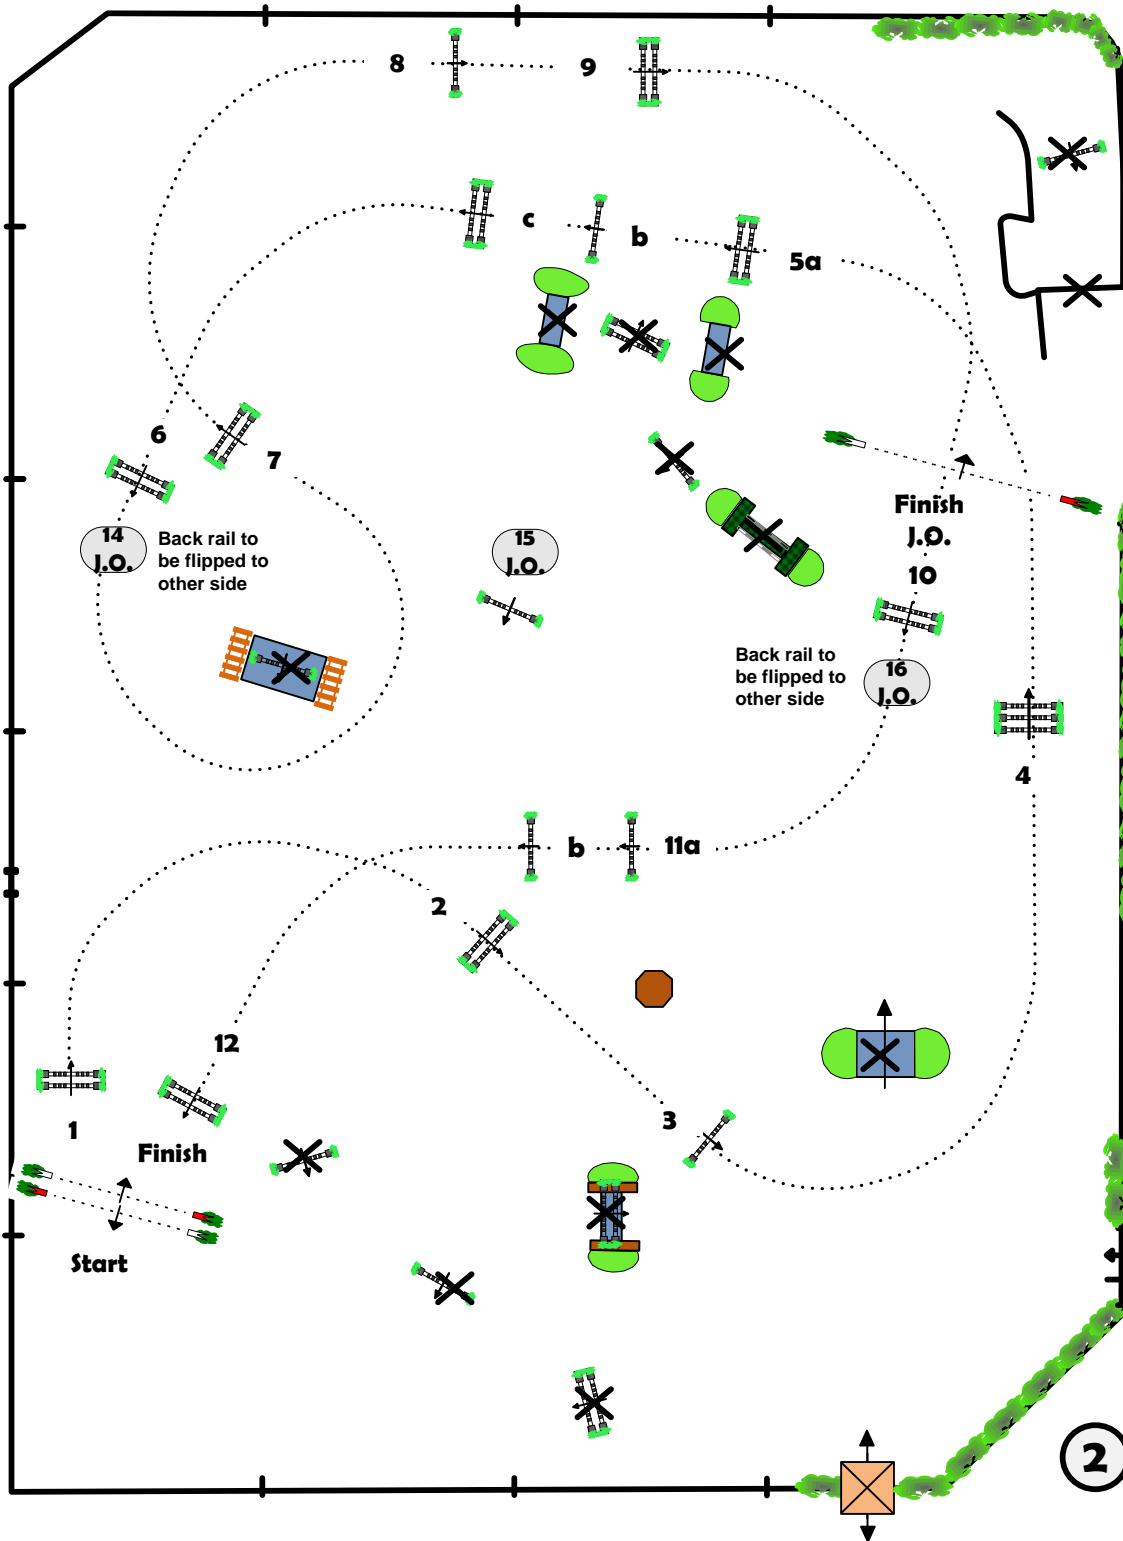

2015 HAMPTON CLASSIC CSI 4*

Class No.: 408

\$ 15.000 CAROLEX JR / AMATEUR-OWNER CLASSIC

ONE JUMP-OFF

Saturday, August 29, 2015

Table: II
 Art.: 2.2 a
 Height: 1.40 m

Speed: 350 m/min

Length: 480 m
 T. allowed: 83 sec
 T. limit: 166 sec

1st. round : 1 to 12
 Efforts: 15

Jump-off:
 1-2-11a-11b-14-15-16

Length: 280 m
 T. allowed: 48 sec
 T. limit : 96 sec

Course Designer :
 Guilherme Jorge
 (BRA)