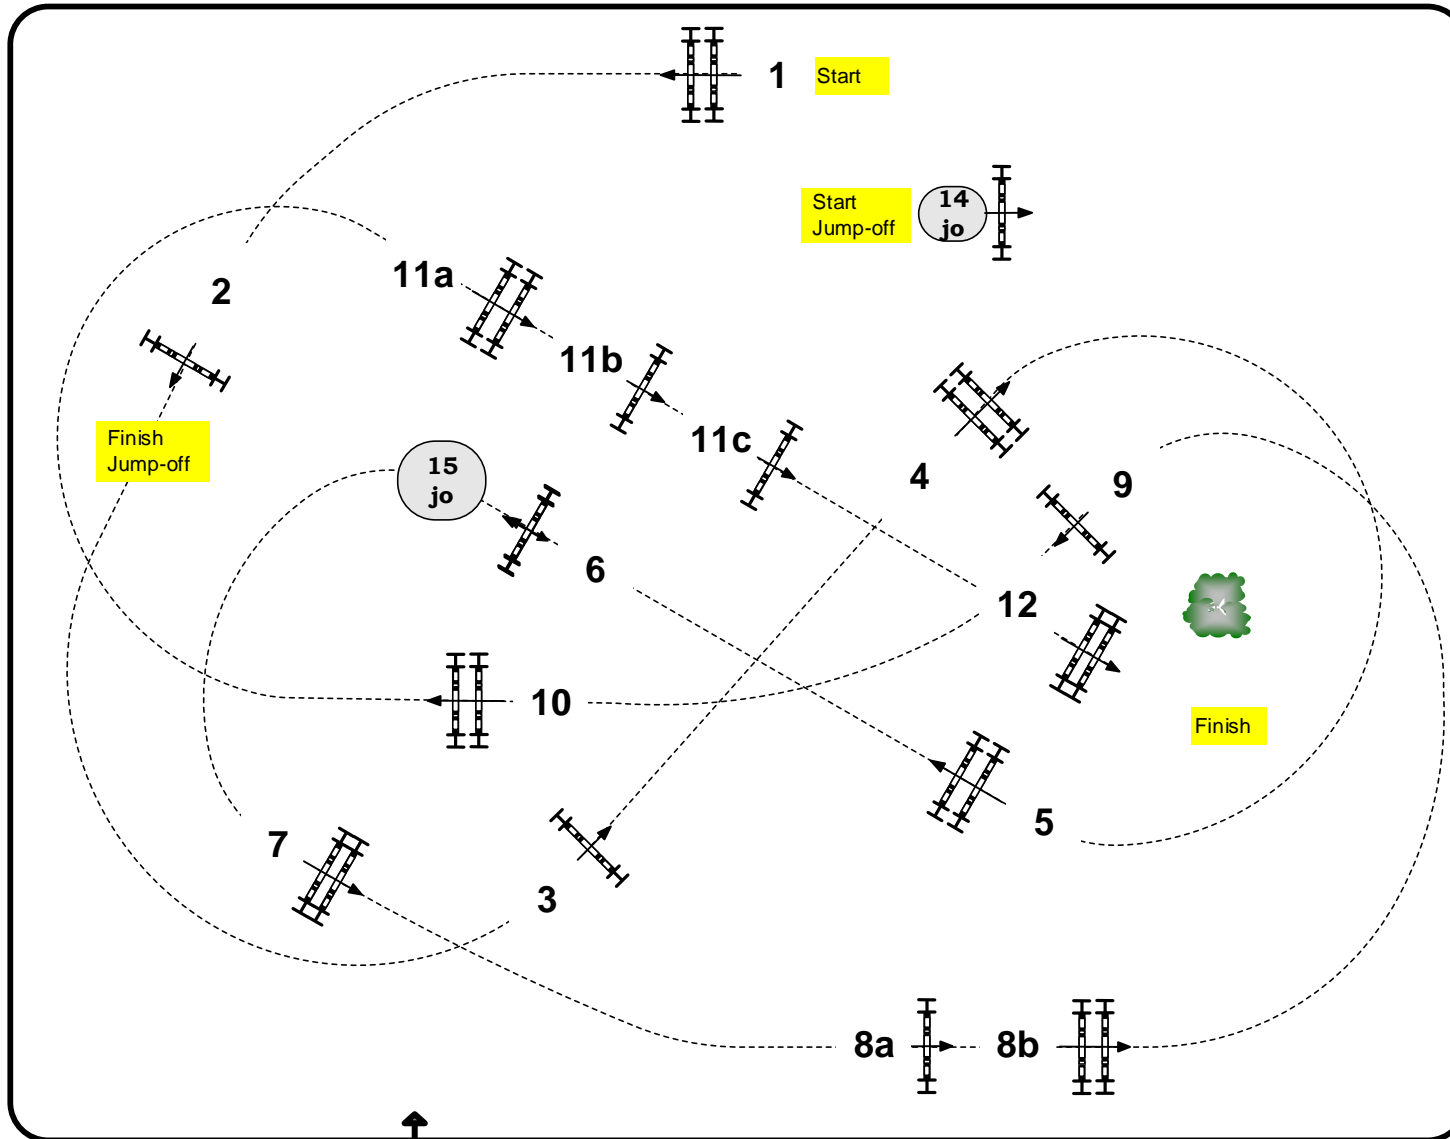

# THE HAMPTON CLASSIC 2015

Class No.: 405 Marshall & Sterling Childrens Classic Immediate Jump-off Saturday 29 August 2015 Start: 0:00

Table: II Sec 2(b)

Height: 1,10 m

Speed: 350 m/min

Length: 480 m

**Time allowed: 83 sec**

Time limit: 166 sec

Obstacles: 1-12

Jump-off:

**(14)-5-8ab-9-10-(15)-1-2.**

Length: 295 m

**Time allowed: 51 sec**

Time limit: 102 sec

JURY