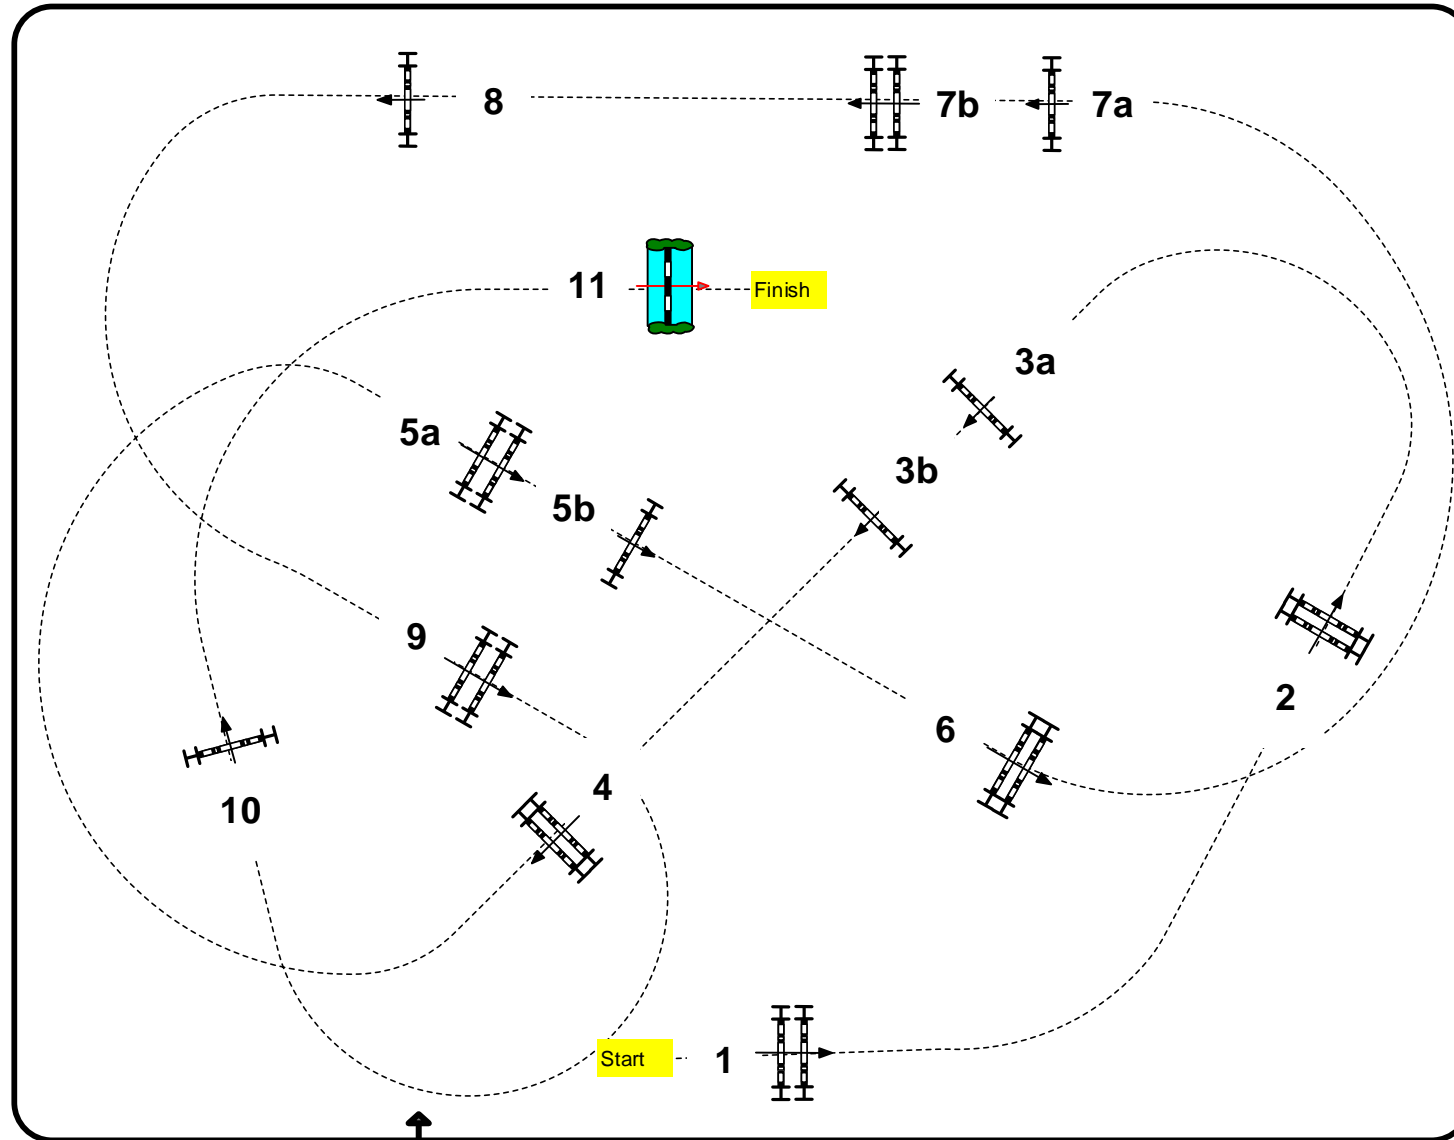

THE HAMPTON CLASSIC 2015

Class No.: 343 Platinum Performance / USEF Talent Search Competition over one round. Thursday 27 August 2015 Start: 0:00

Table: 2** Rules

Height: 115-120 m

Speed: 350 m/min

Length: 480 m

Time allowed: 83 sec

Time limit: 166 sec

Obstacles: 1-11

2015 © CLAREEN EQUESTRIAN - This course plan and / or technical measurements may not be copied, published, distributed or digitally transferred without specific written permission of the responsible course designer.