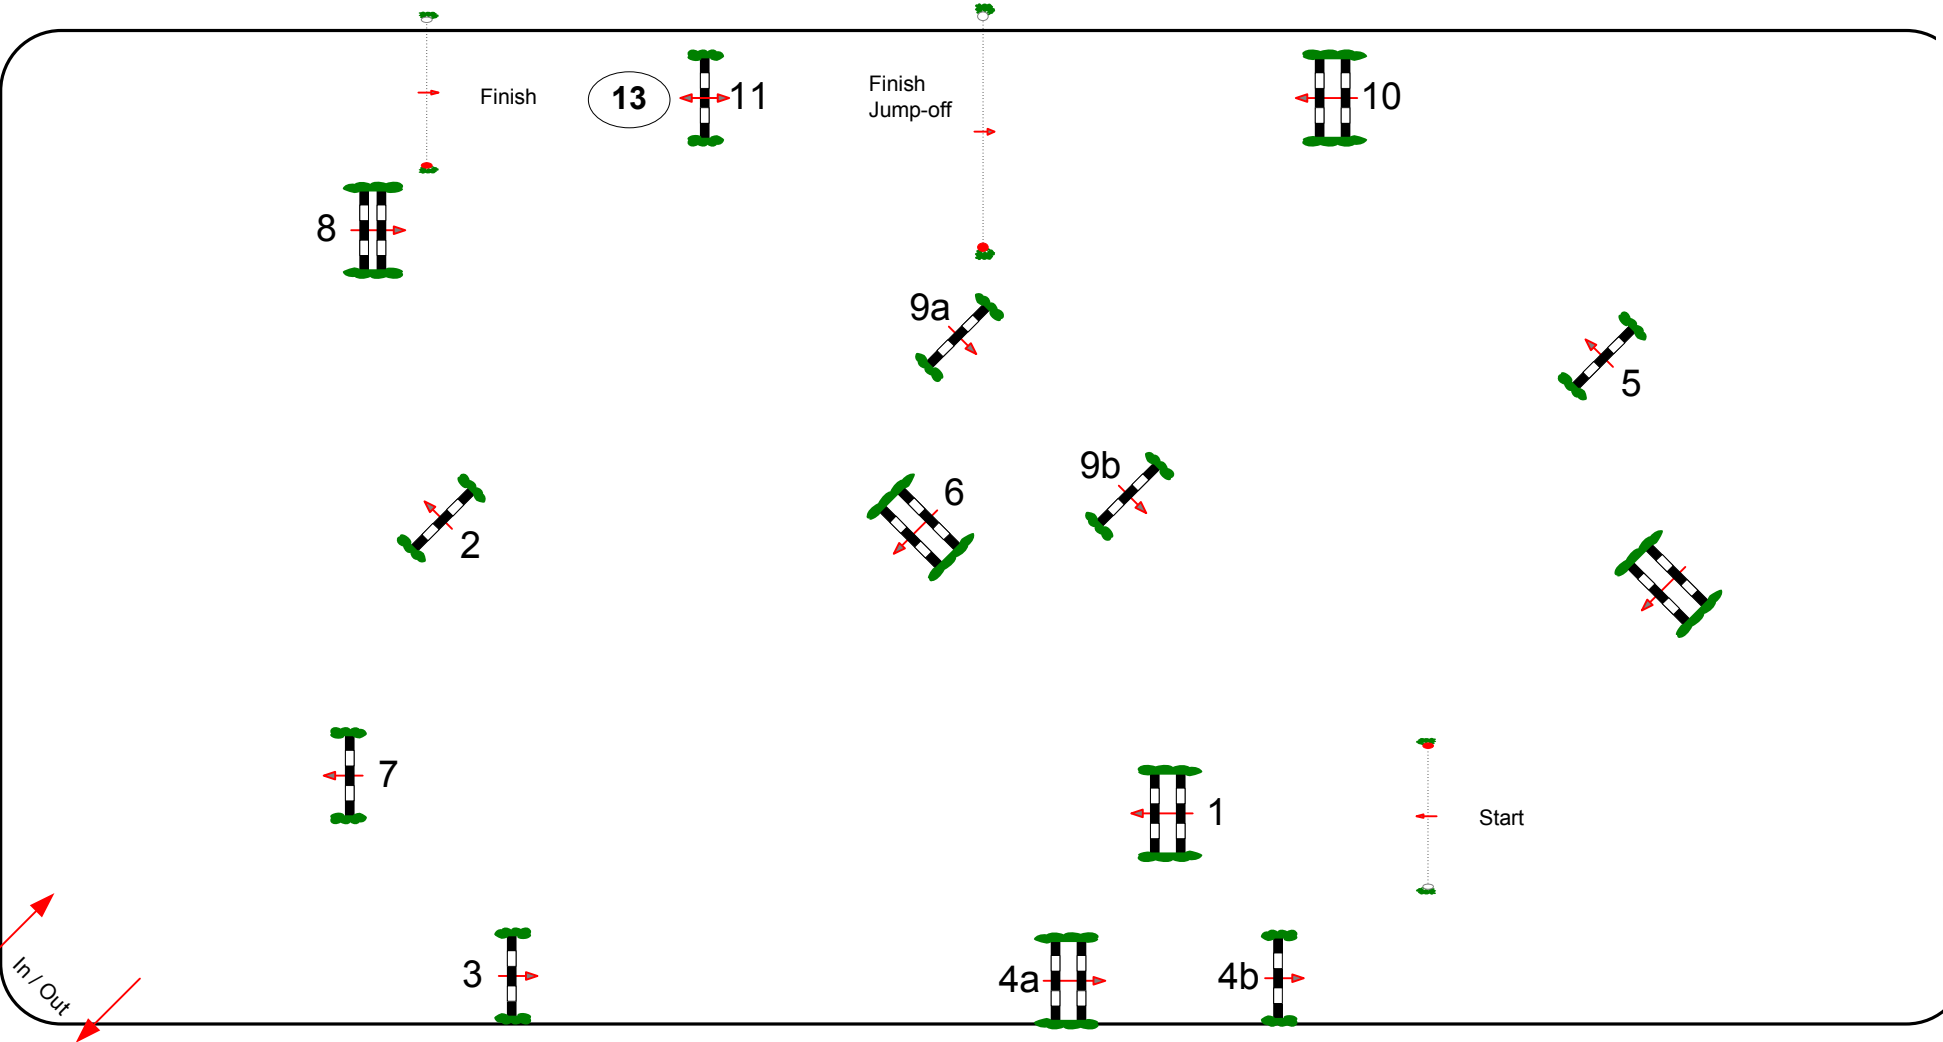

401

DEL MAR INTERNATIONAL HORSE SHOW

CSI4*-W | October 14-18 | Del Mar, CA

Children's /Adult Classic

Competition with one jump-off

Sunday, 18 th October

Table: II
National RG: 2.b
FEI RG / Art.
Height: 1,10 m

Speed: 350 m/min
Length: 420 m
Time allowed: 72 sec
Time limit: 144 sec

Obstacles: 11
Efforts: 13
Penalty sec:
Closed combination:

1st Jump-off: **1,2,3,4a,4b,6,13**
Length: 260 m
Time allowed: 45 sec
Time limit: 90 sec

Course Designer
Heiko Wahlers
GER

WEST PALMS WEST PALMS
EVENT MANAGEMENT EVENT MANAGEMENT