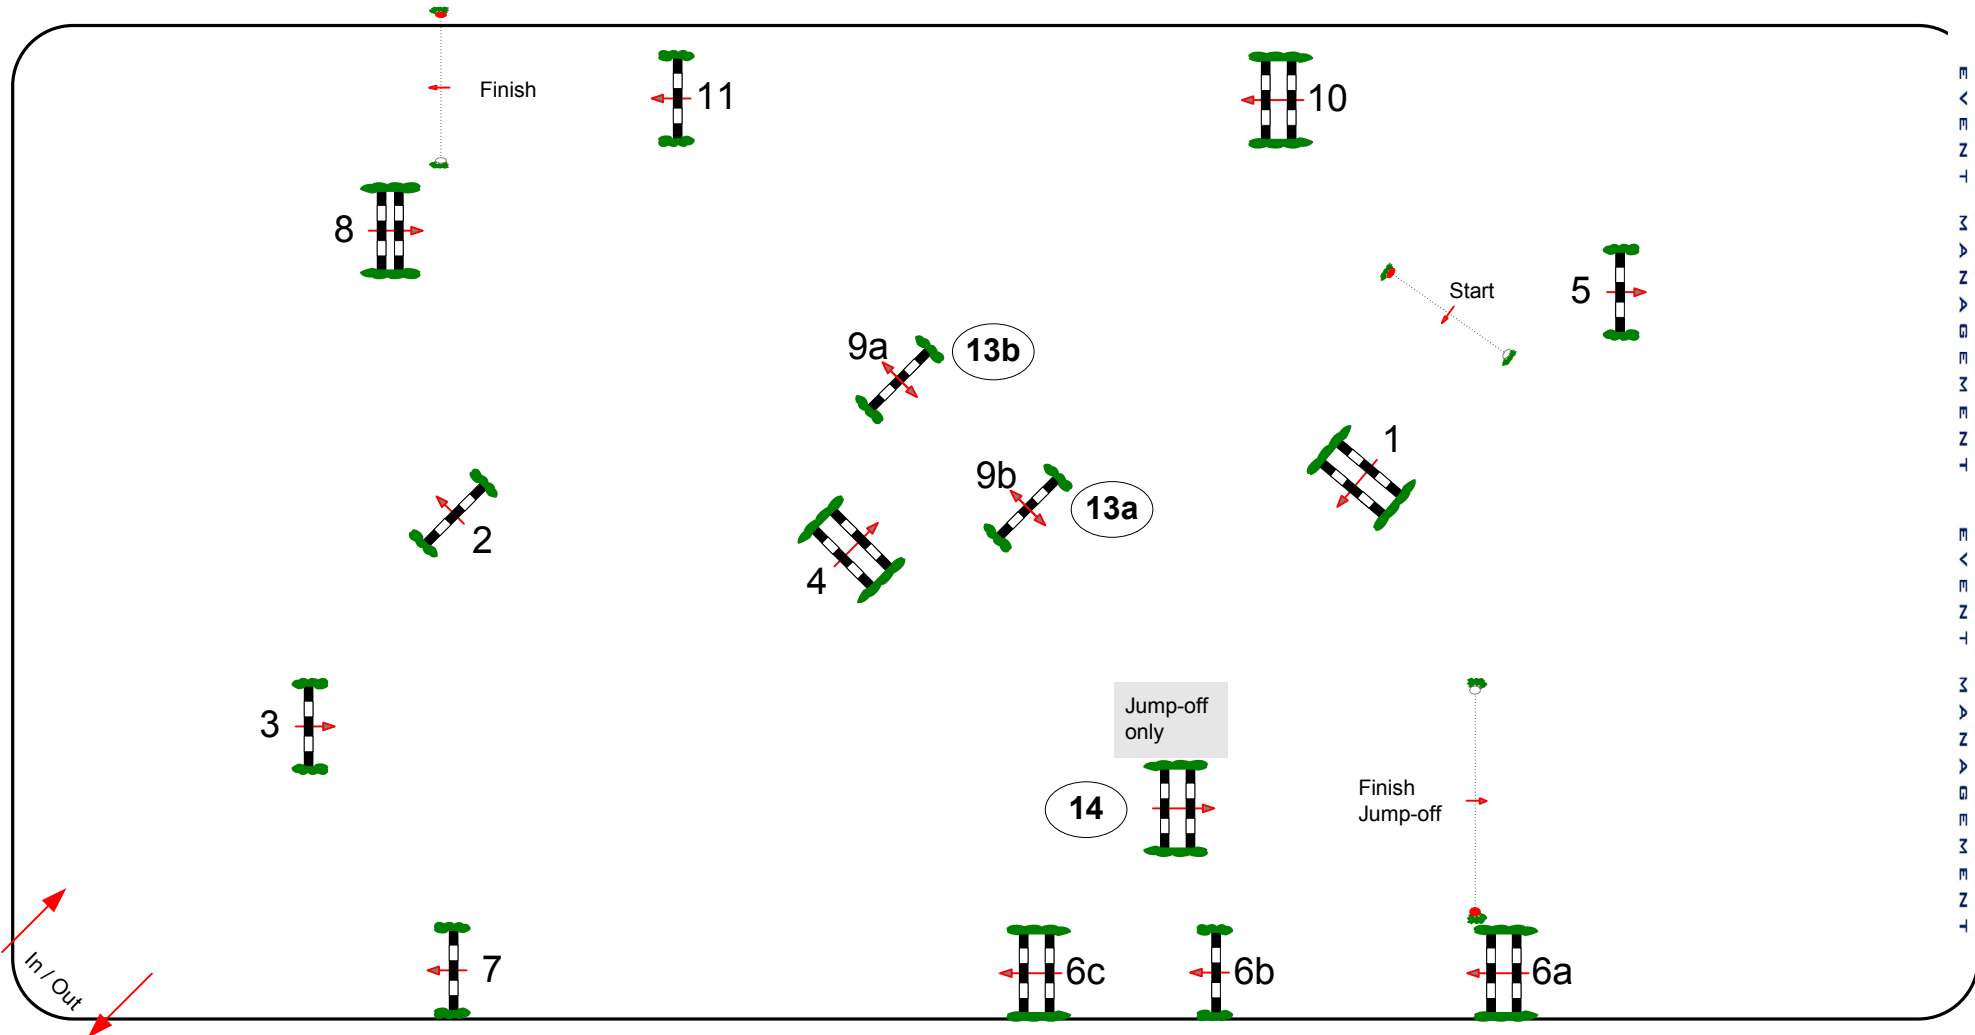

403/
402

DEL MAR INTERNATIONAL HORSE SHOW

CSI4*-W | October 14-18 | Del Mar, CA

LowJR/AO and Mod JR/AM Classic

Competition with one jump-off

Sunday, 18 th October

Table: II
National RG: 2.b
FEI RG / Art.
Height: 1,30 + 1,20 m

Speed: 350 m/min
Length: 440 m
Time allowed: 76 sec
Time limit: 152 sec

Obstacles: 11
Efforts: 14
Penalty sec:
Closed combination:

1st Jump-off: **1,2,3,4,13a,13b,14**

Length: 300 m
Time allowed: 52 sec
Time limit: 104 sec

Course Designer
Heiko Wahlers
GER

WEST PALMS
EVENT MANAGEMENT
WEST PALMS
EVENT MANAGEMENT