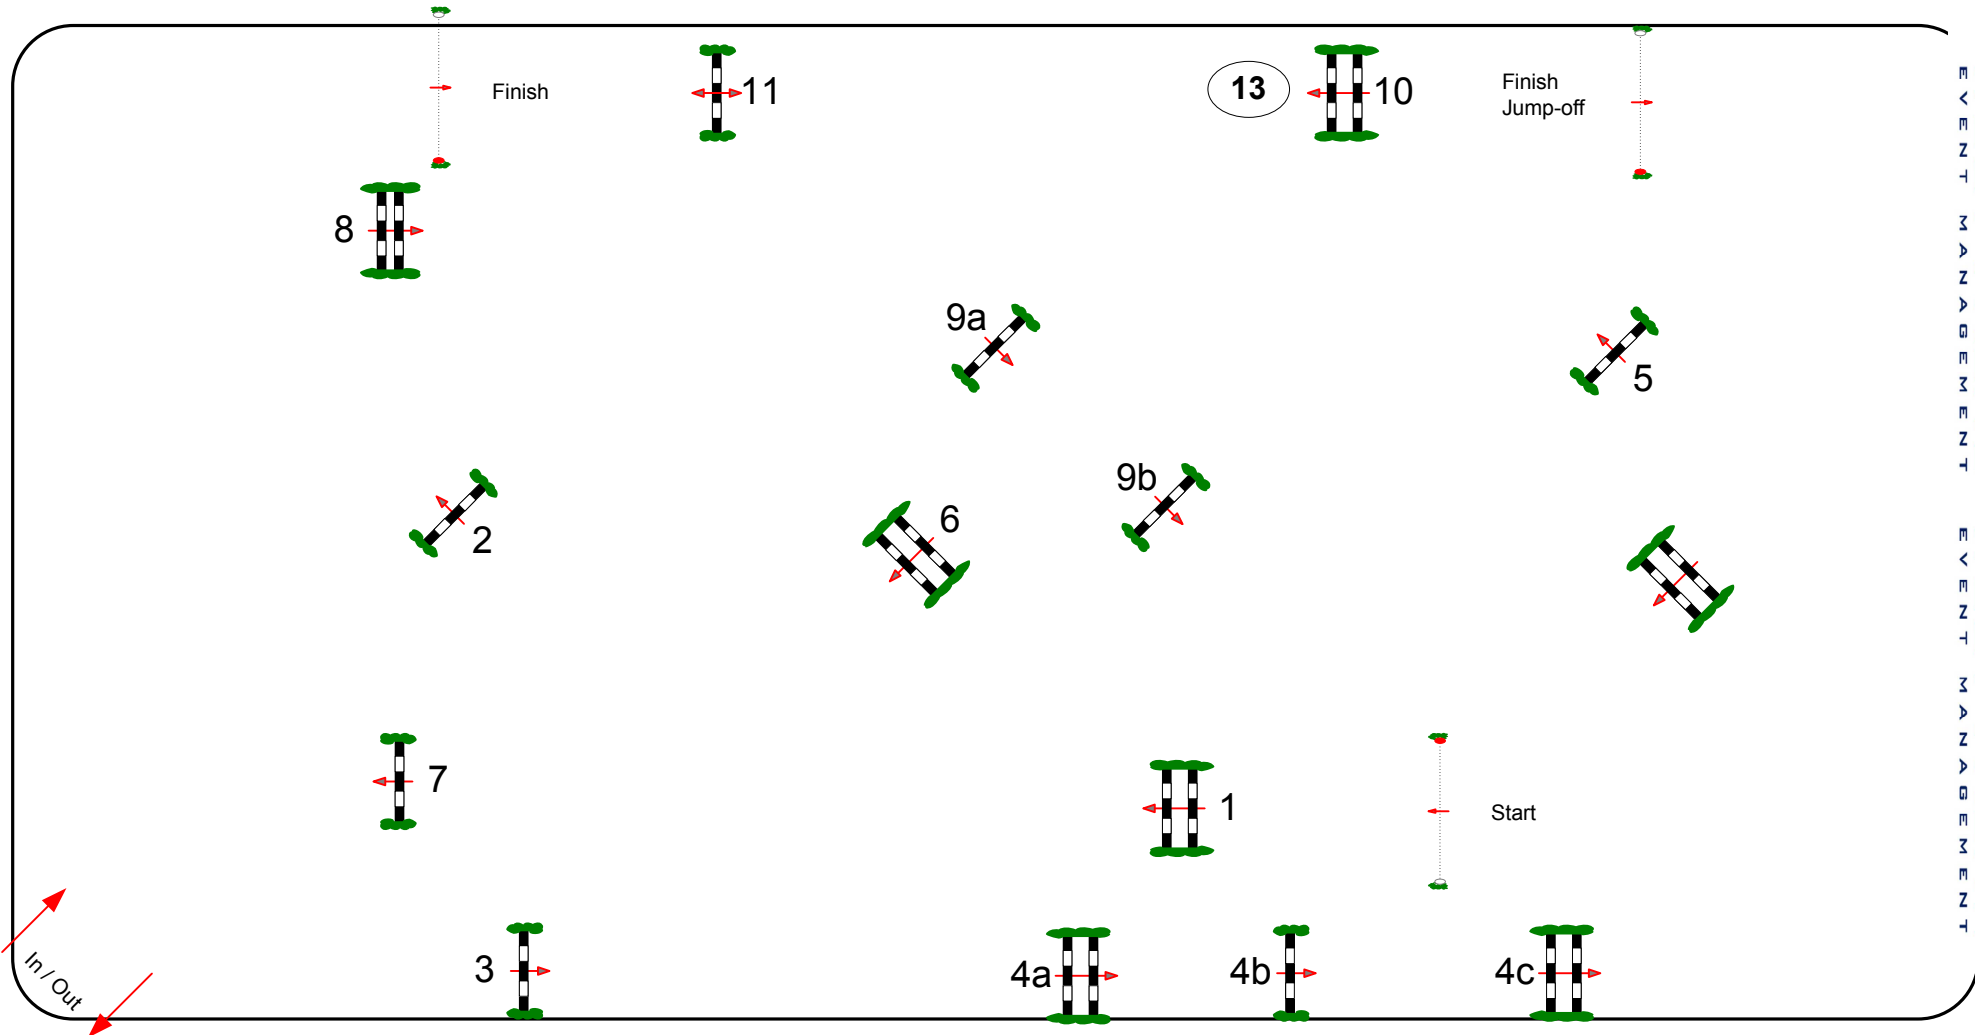

408

DEL MAR INTERNATIONAL HORSE SHOW

CSI4*-W | October 14-18 | Del Mar, CA

High JR/AO Classic

Table: II
National RG: 2.a
FEI RG / Art.
Height: 1,40 m

Speed: 350 m/min
Length: 400 m
Time allowed: 69 sec
Time limit: 138 sec

Competition with one jump-off

Obstacles: 11
Efforts: 14
Penalty sec:
Closed combination:

Sunday, 18 th October

1st Jump-off: **1,2,3,4a,4b,6,13**

Length: 260 m
Time allowed: 45 sec
Time limit: 90 sec

Course Designer
Heiko Wahlers
GER

WEST PALMS EVENT MANAGEMENT
WEST PALMS EVENT MANAGEMENT
WEST PALMS EVENT MANAGEMENT