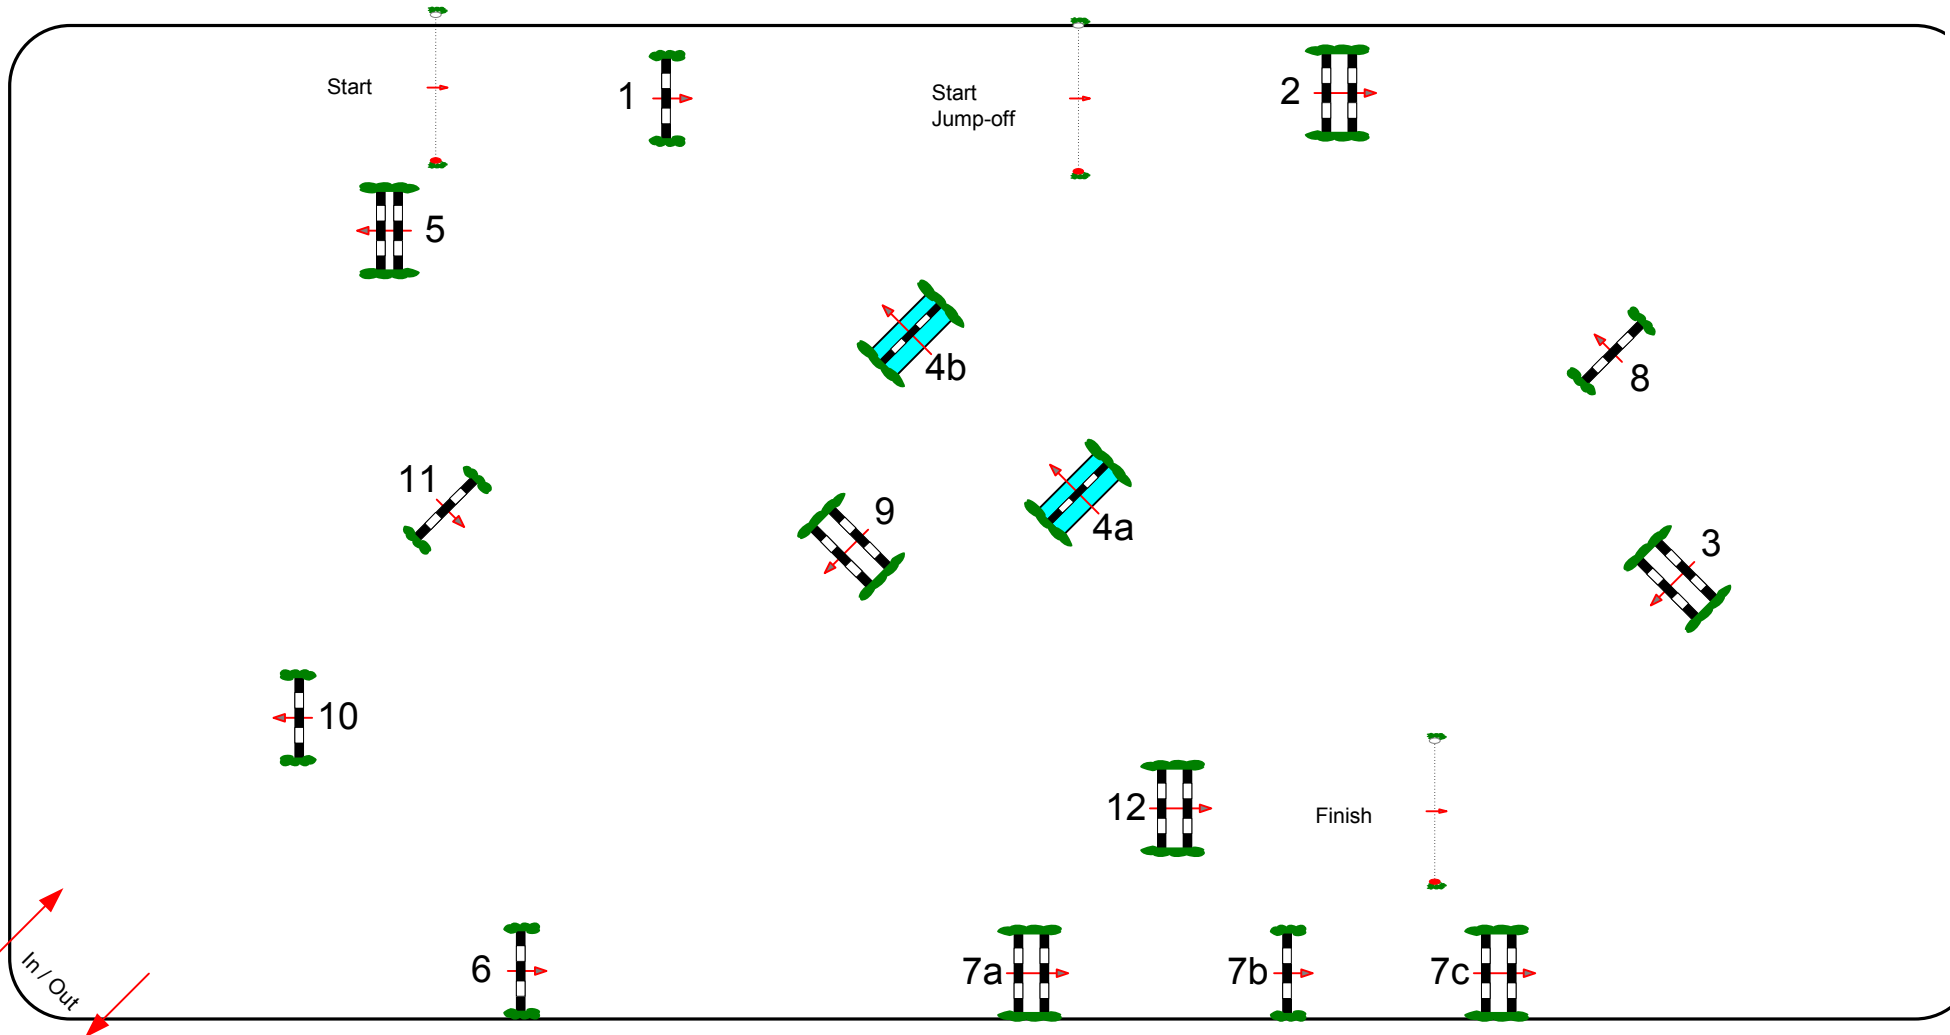

411

DEL MAR INTERNATIONAL HORSE SHOW

CSI4*-W | October 14-18 | Del Mar, CA

GGT Footing Grand Prix

Table: II
National RG: 2.a
FEI RG / Art.
Height: 1,40 m

Speed: 375 m/min
Length: 435 m
Time allowed: 70 sec
Time limit: 140 sec

Competition with one jump-off

Obstacles: 12
Efforts: 15
Penalty sec:
Closed combination:

Sunday, 18 th October

1st Jump-off: **2,4a,7a,7b,9,10,11,12**
Length: 310 m
Time allowed: 50 sec
Time limit: 100 sec
Course Designer
Heiko Wahlers
GER