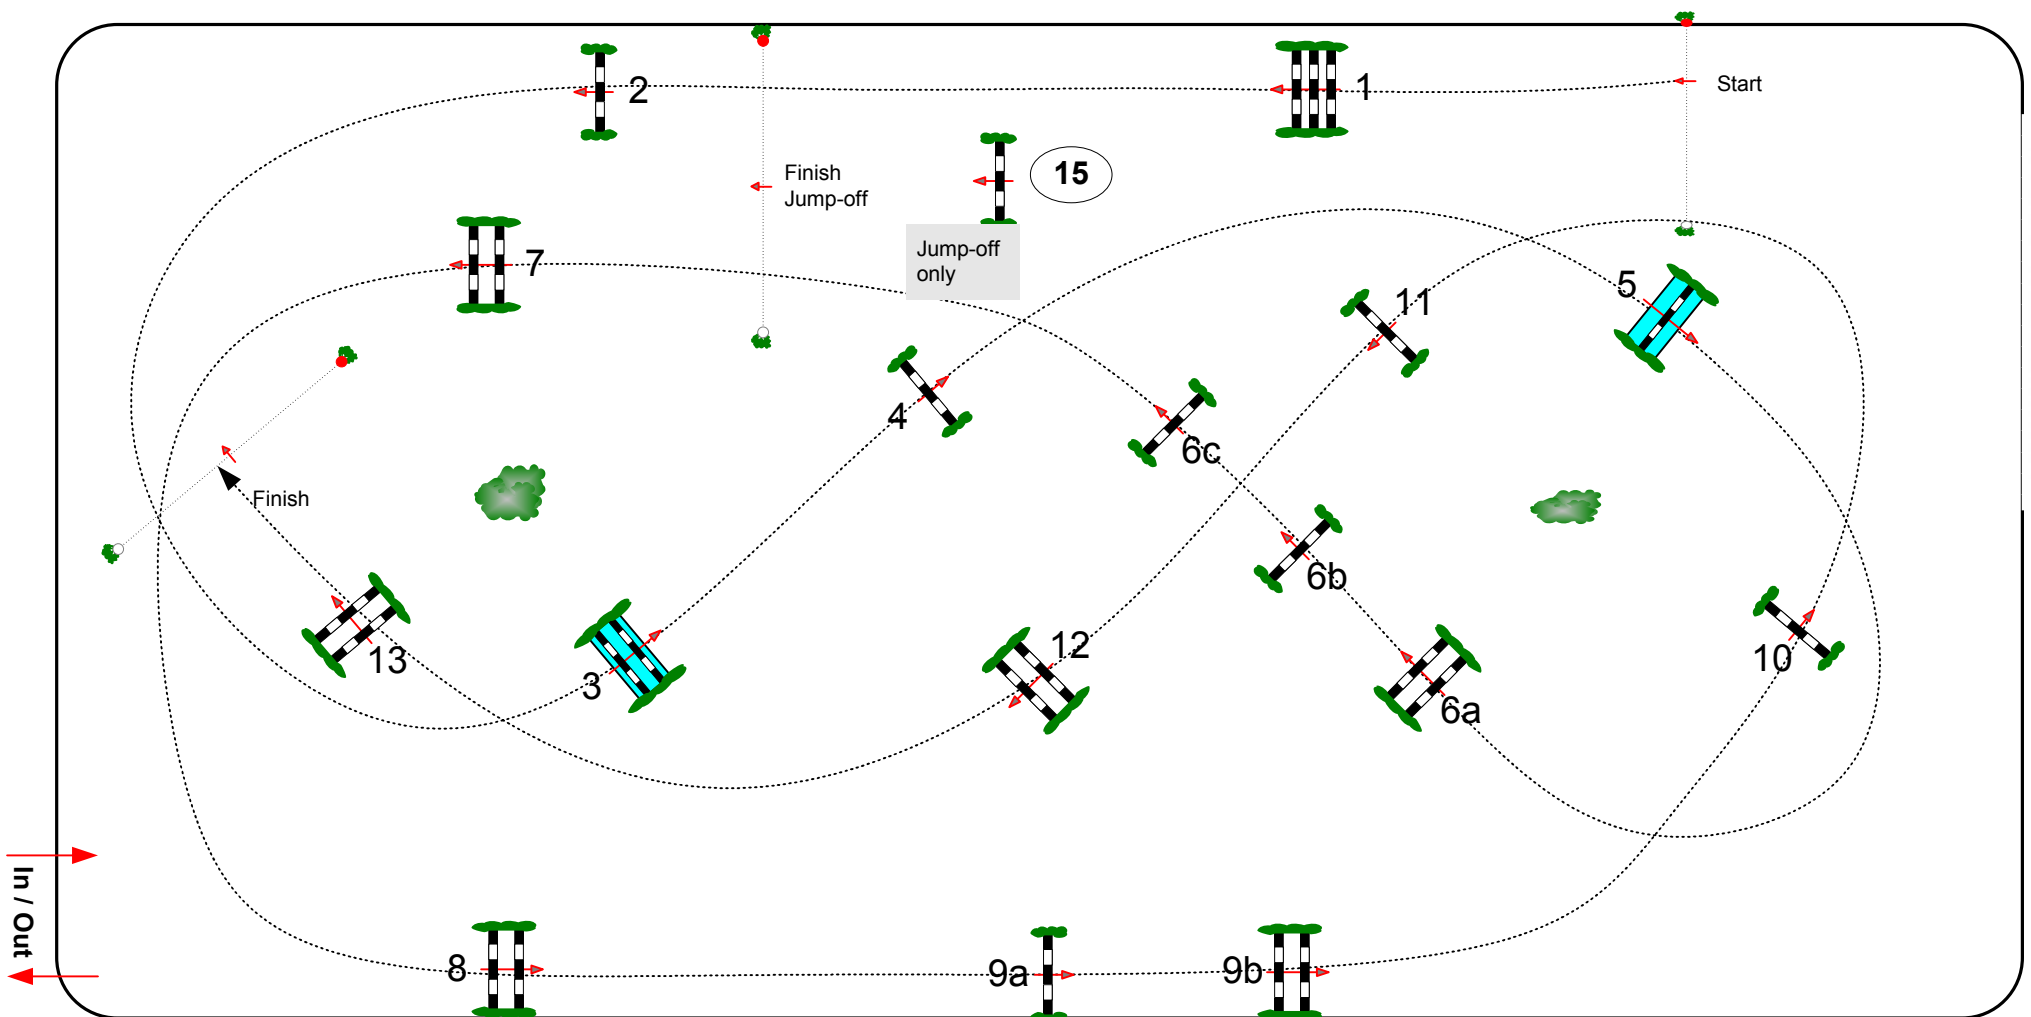

426

DEL MAR INTERNATIONAL HORSE SHOW

CSI4*-W | October 14-18 | Del Mar, CA

WC Qualifier

Competition with one jump-off

Thursday, 15th October

Table: A
National RG:
FEI RG / Art. 238.2.2
Height: 1,50 m

Speed: 350 m/min
Length: 465 m
Time allowed: 80 sec
Time limit: 160 sec

Obstacles: 13
Efforts: 16
Penalty sec:
Closed combination:

1st Jump-off: **1,2,4,5,6a,6b,9b,15**

Length: 320 m
Time allowed: 55 sec
Time limit: 110 sec

Course Designer
Heiko Wahlers
GER

WEST PALMS
EVENT MANAGEMENT
WEST PALMS
EVENT MANAGEMENT