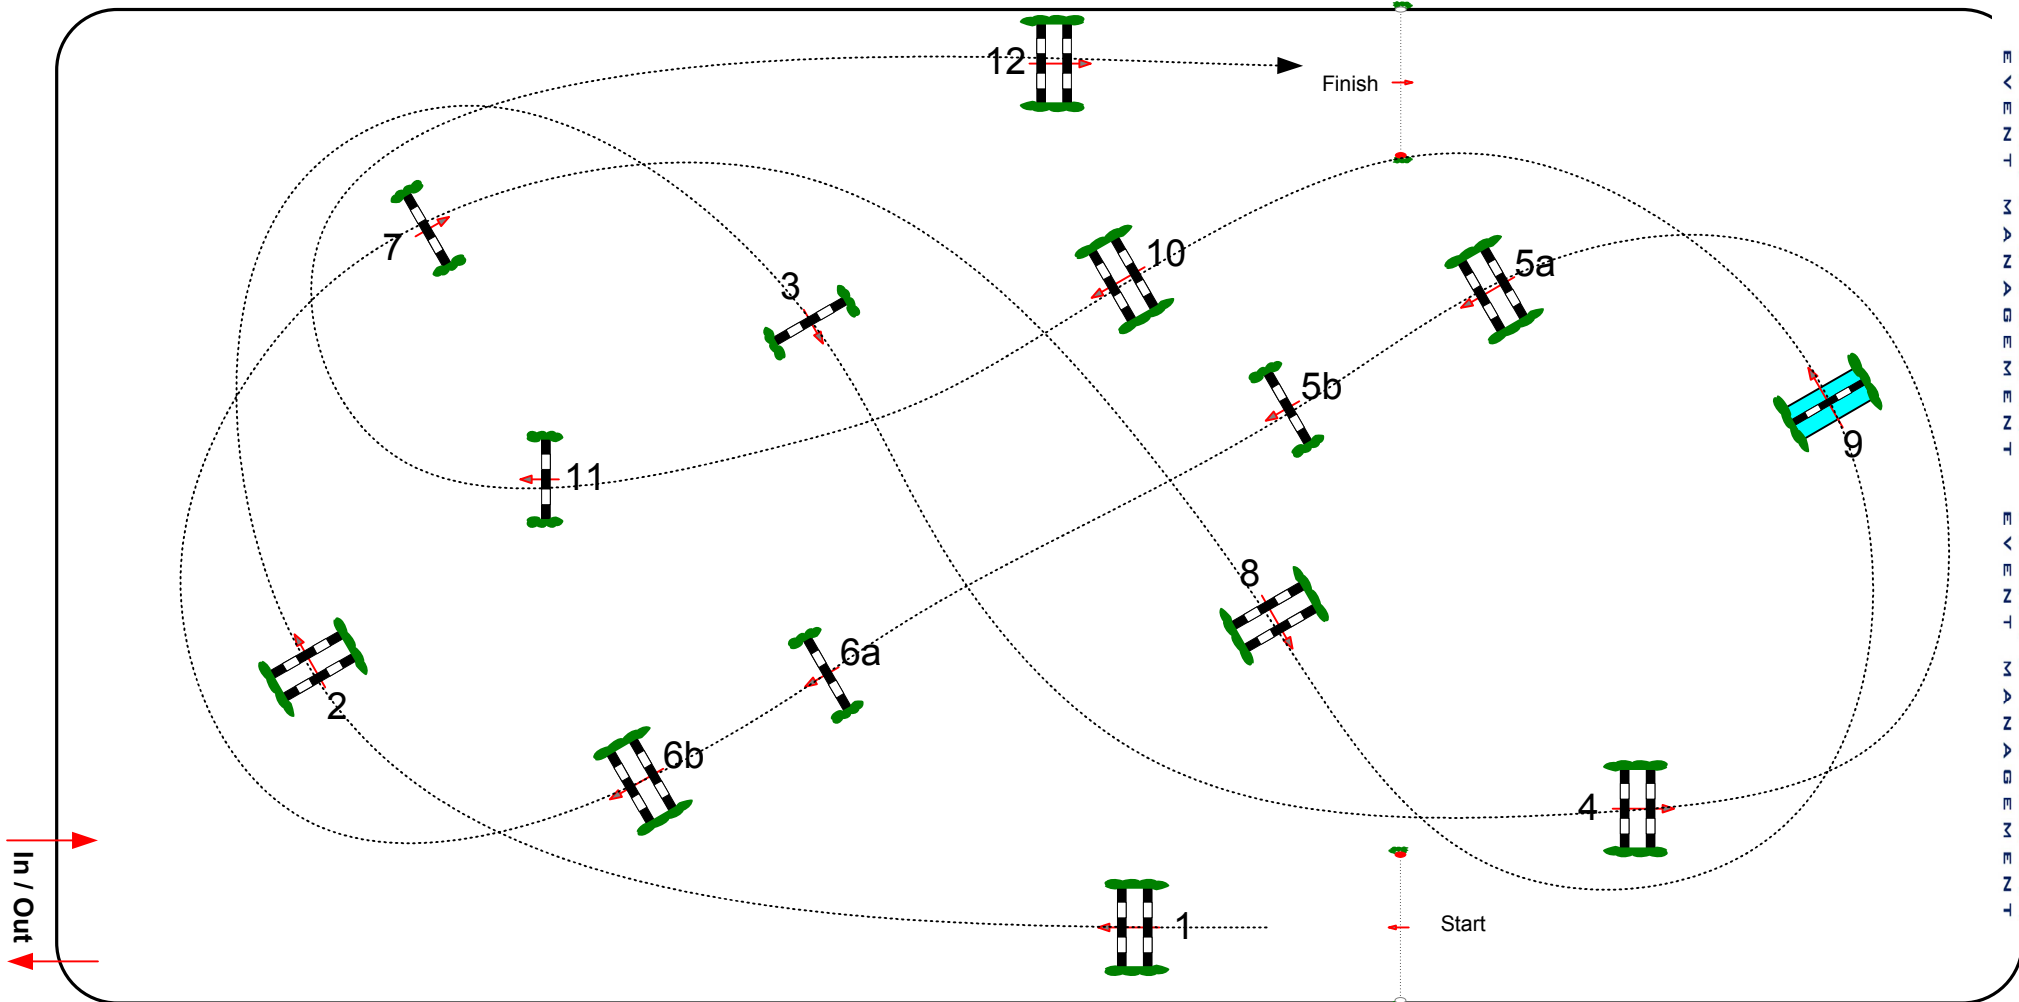

429

DEL MAR INTERNATIONAL HORSE SHOW

CSI4*-W | October 14-18 | Del Mar, CA

DEL MAR Charity

Competition against the clock

Friday, 16 th October

Table: A
National RG:
FEI RG / Art. 238.2.1
Height: 1,50 m

Speed: 350 m/min
Length: 480 m
Time allowed: 83 sec
Time limit: 166 sec

Obstacles: 12
Efforts: 14
Penalty sec:
Closed combination:

1st Jump-off:
Length: 0 m
Time allowed: 0 sec
Time limit: 0 sec

Course Designer
Heiko Wahlers
GER

WEST PALMS
EVENT MANAGEMENT
WEST PALMS
EVENT MANAGEMENT