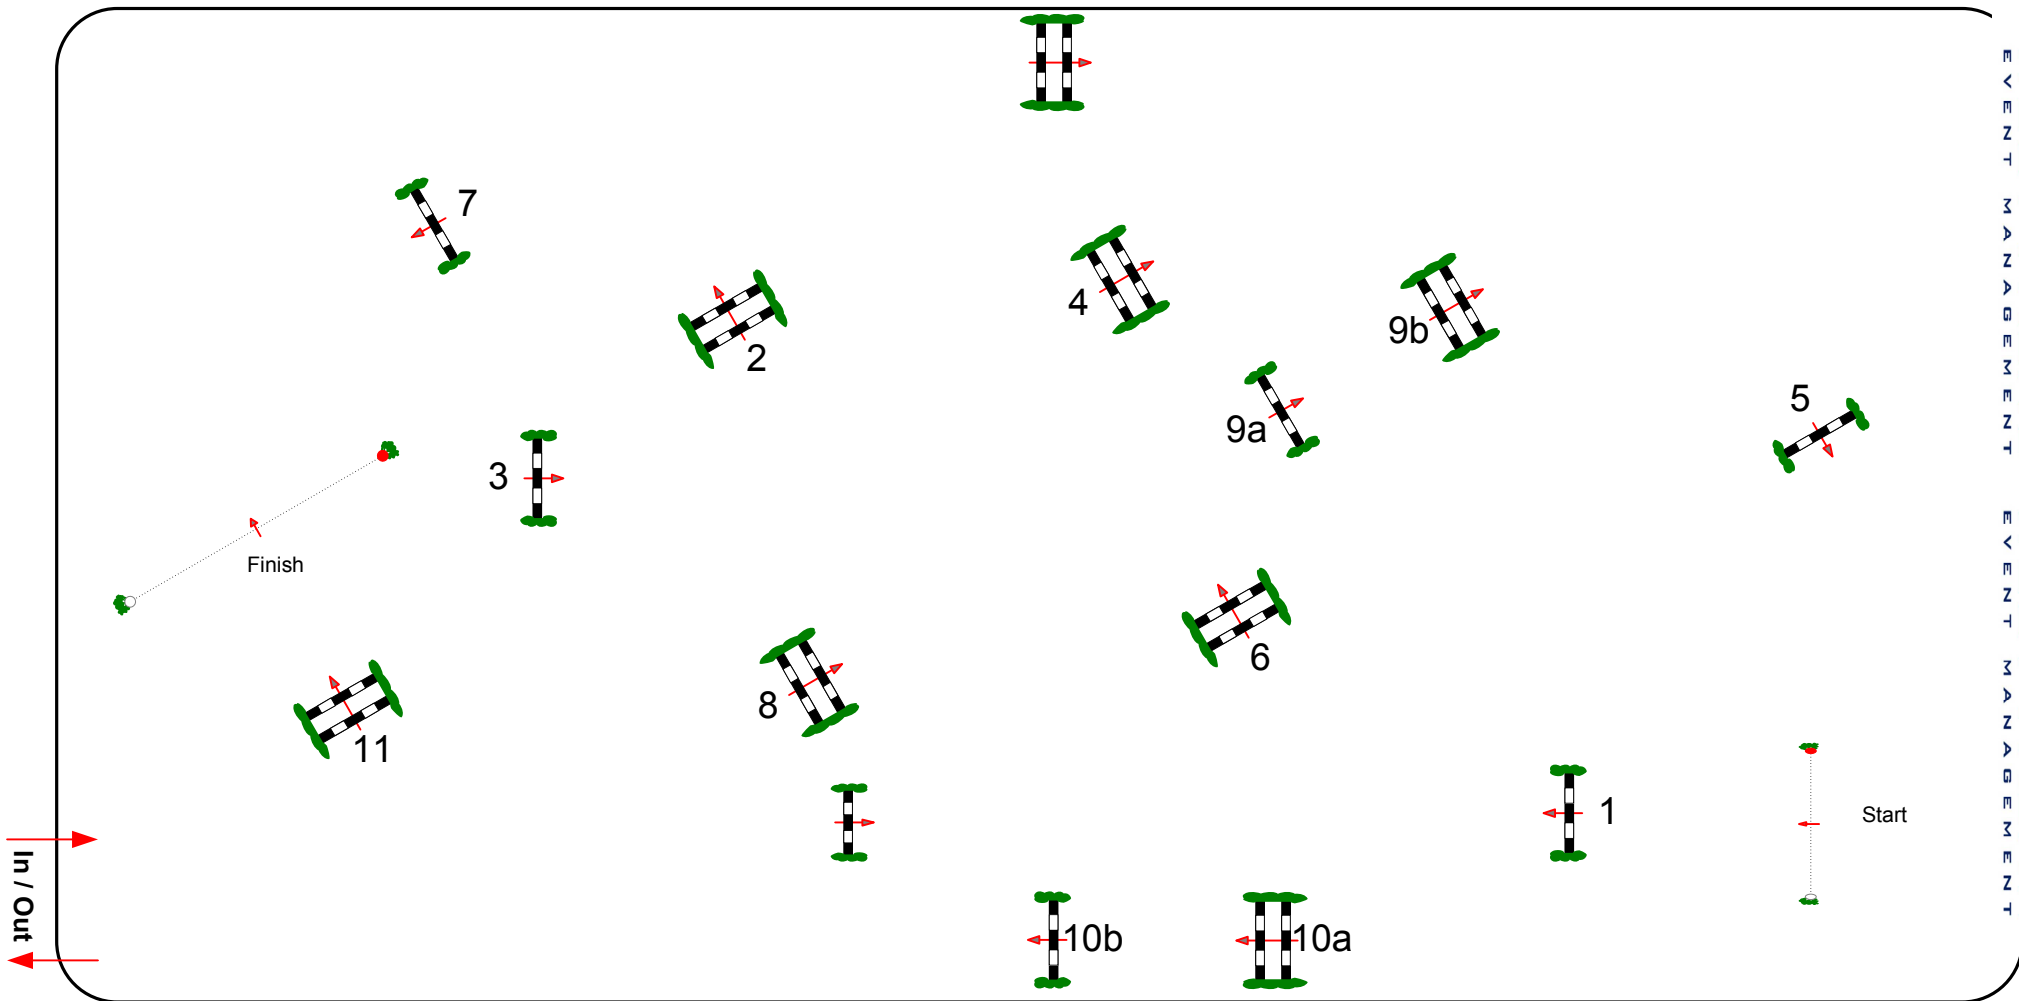

439

DEL MAR INTERNATIONAL HORSE SHOW

CSI4*-W | October 14-18 | Del Mar, CA

Speed Challenge

Competition against the clock (1,30 + 3 sec)

Friday, 16 th October

Table: II
National RG: 2.1
FEI RG / Art.
Height: 1,30 + 1,40 m

Speed: 350 m/min
Length: 470 m
Time allowed: 81 sec
Time limit: 162 sec

Obstacles: 11
Efforts: 13
Penalty sec:
Closed combination:

1st Jump-off:
Length: 0 m
Time allowed: 0 sec
Time limit: 0 sec

Course Designer
Heiko Wahlers
GER