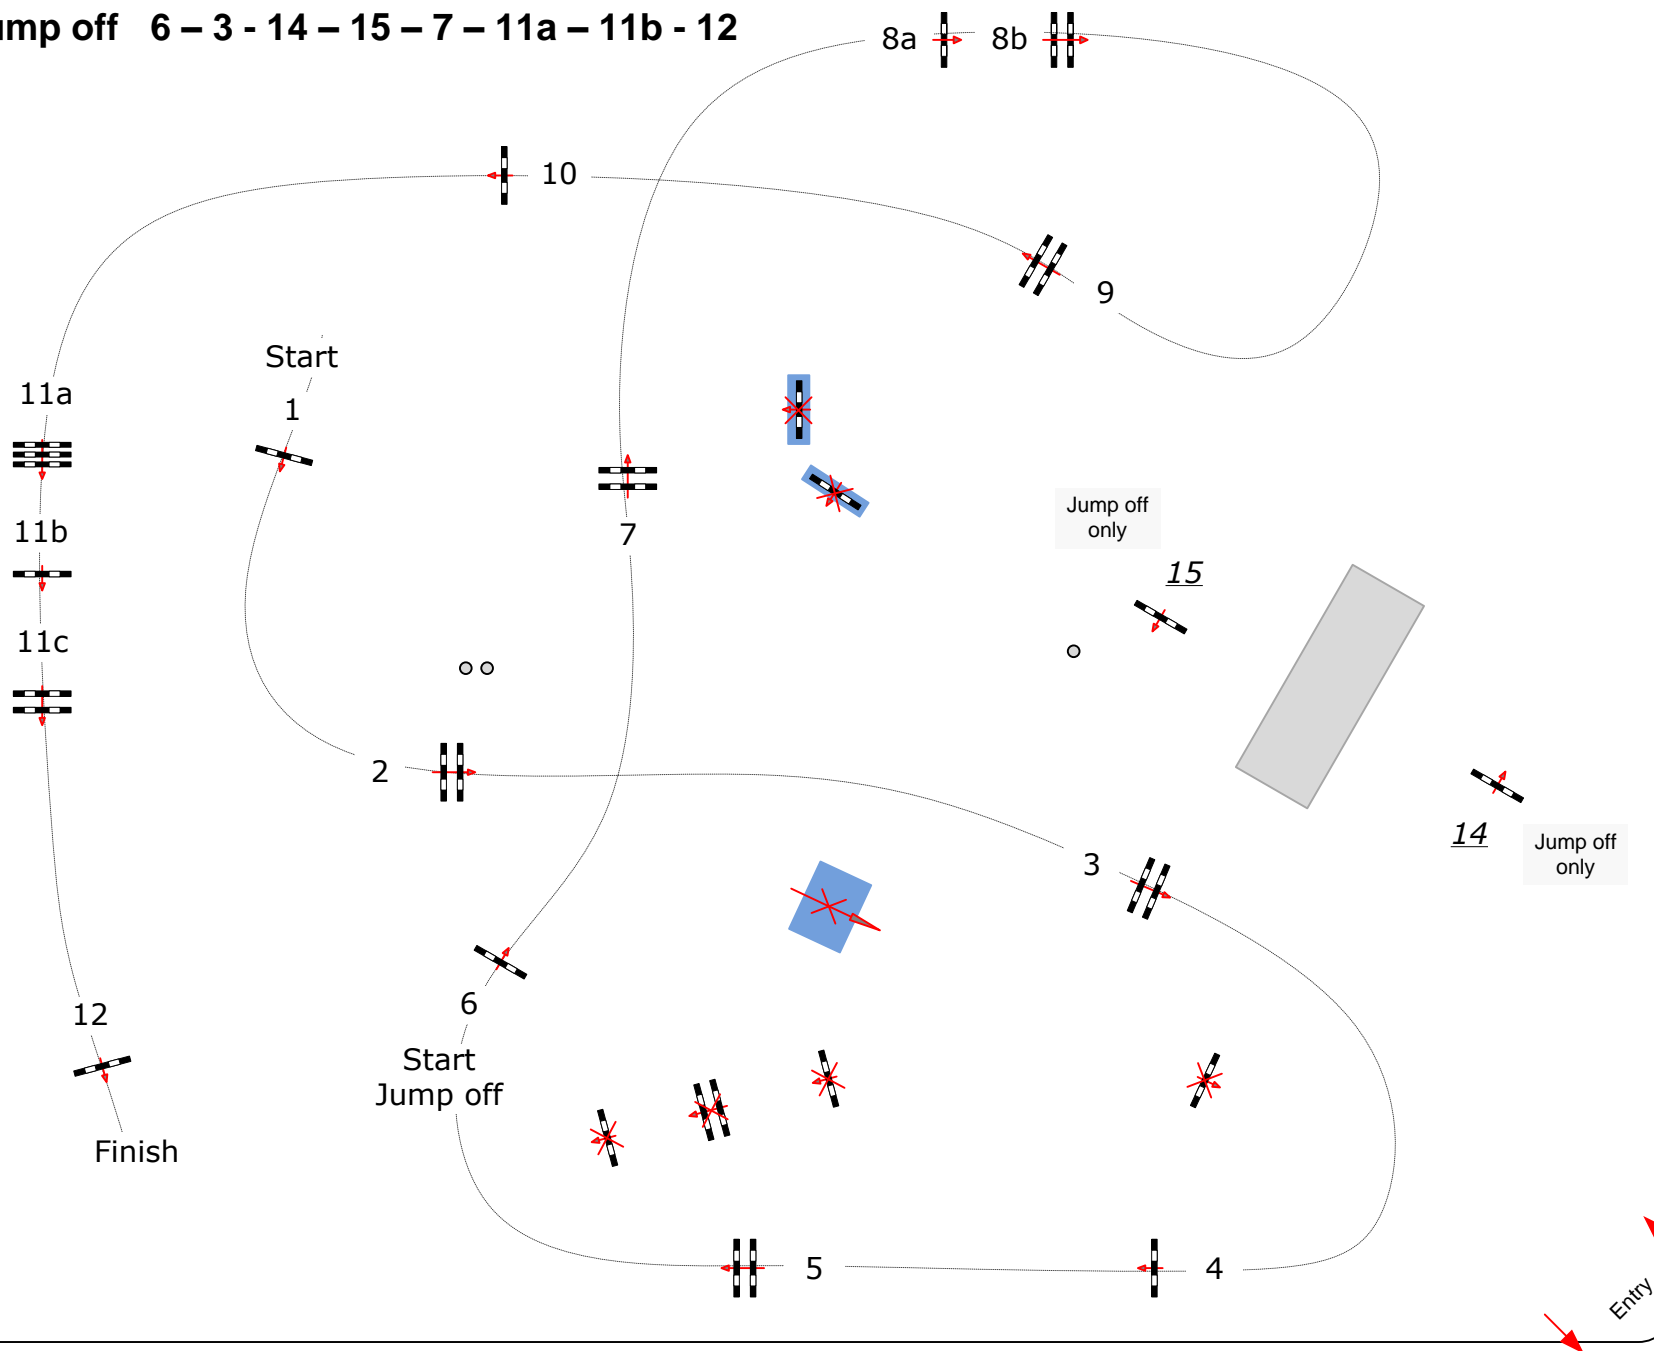

Donaueschingen 2015

Sunday

3

Jump off 6 - 3 - 14 - 15 - 7 - 11a - 11b - 12

Class No.: 6

Final Medium Tour

Competition with one jump-off

20.09.2015

Start: 10:45

Table:

National RG:

FEI RG / Art. 238.2.2

Height: 1,50 m

Speed: 350 m/min

Length: 470 m

Time allowed: 81 sec

Time limit: 162 sec

Obstacles: 12

Efforts: 15

Penalty sec

1st Jump-off:

6, 3, 14, 15, 7, 11a, 11b, 12

Length: 300 m

Time allowed: 52 sec

Time limit: 104 sec

www.op-worldwide.com

Course Designer: Olaf Petersen jr. - Hans Dussler - Peter Schumacher