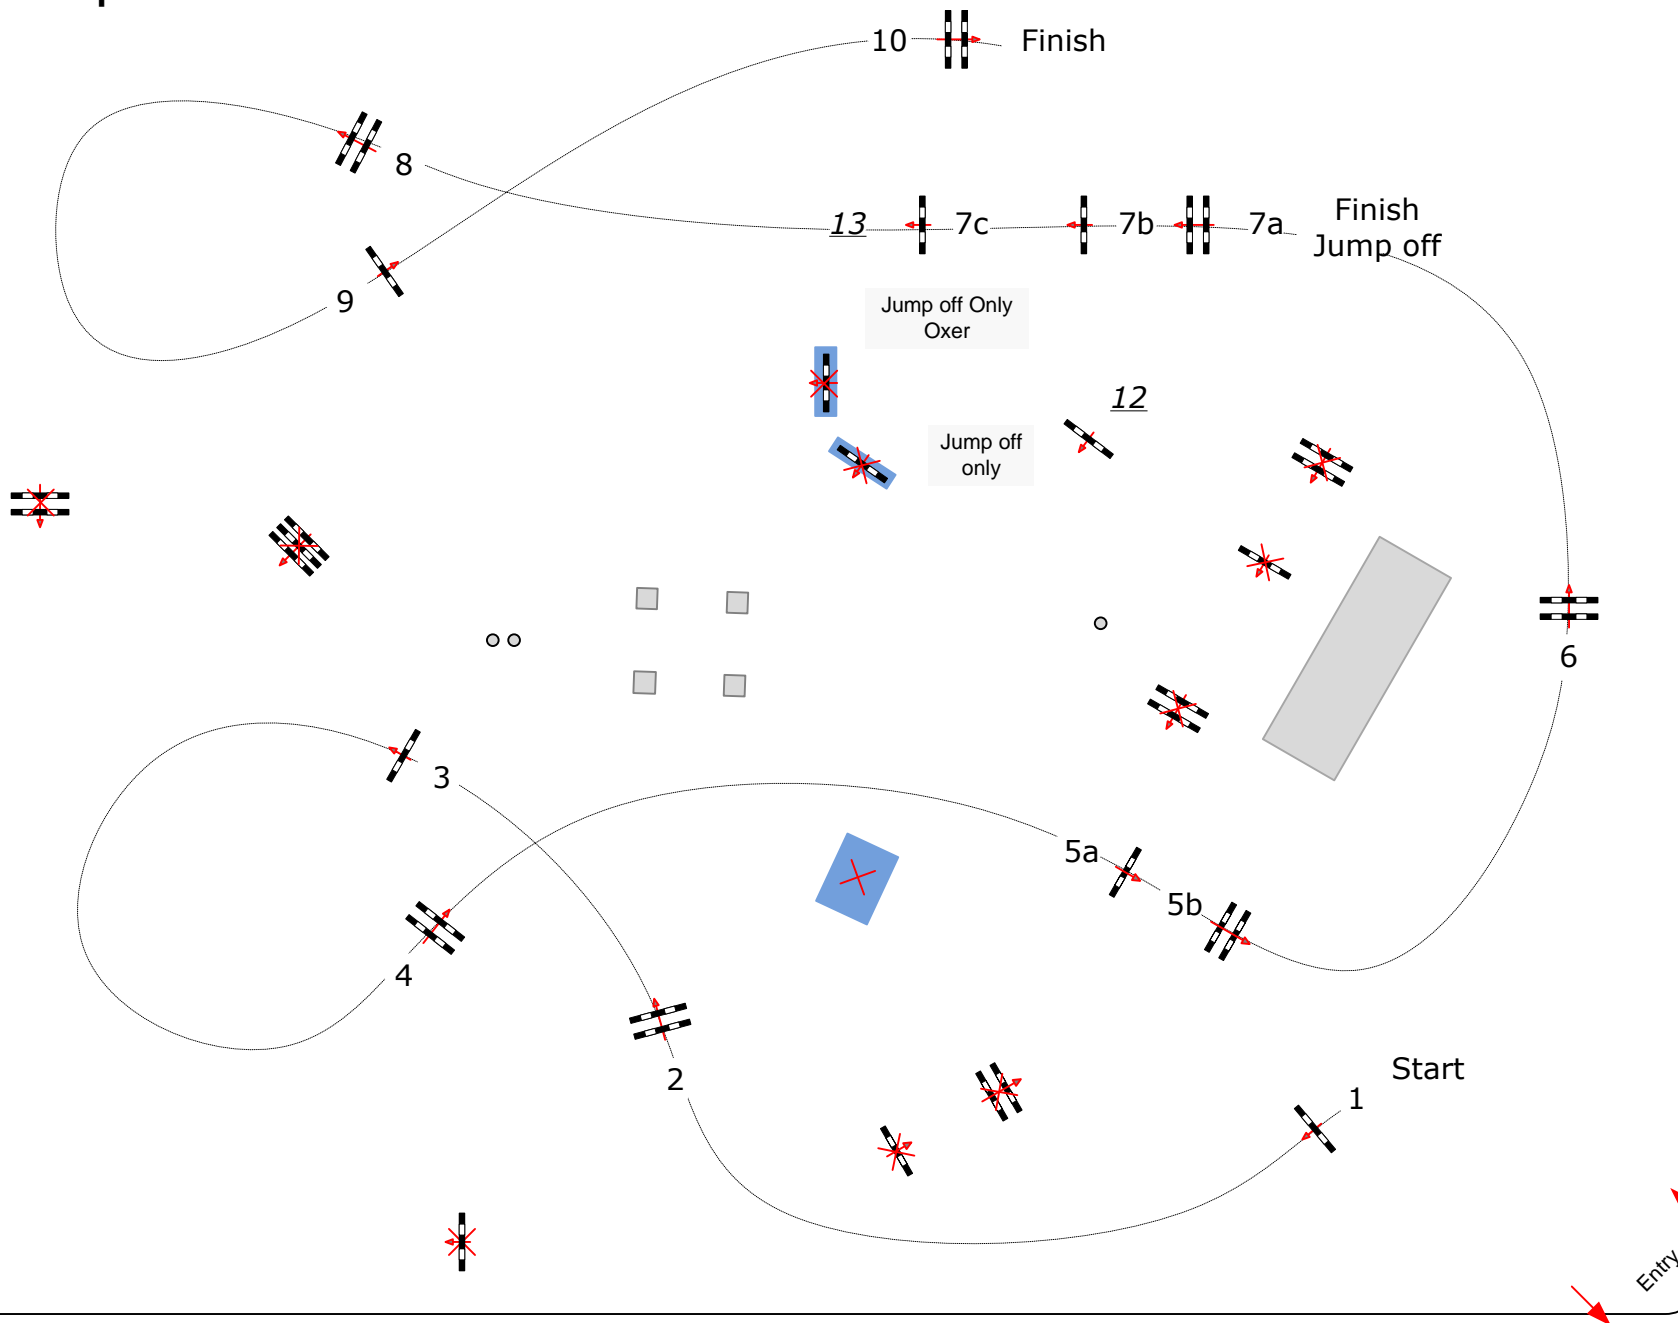

Donaueschingen 2015

Saturday

1

Jump off 1 - 2 - 3 - 4 - 5a - 5b - 6 - 12 - 13

Class No.: 10

Young Horses

Competition with one jump-off

19.09.2015

Start: 9:00

Table: A

National RG:

FEI RG / Art. 238.2.2

Height: 1,40 m

Speed: 350 m/min

Length: 410 m

Time allowed: 71 sec

Time limit: 142 sec

Obstacles: 10

Efforts: 13

Penalty sec

1st Jump-off:

1, 2, 3, 4, 5a, 5b, 6, 12, 13

Length: 360 m

Time allowed: 62 sec

Time limit: 124 sec

www.op-worldwide.com

Course Designer: Olaf Petersen jr.- Hans Dussler - Peter Schumacher