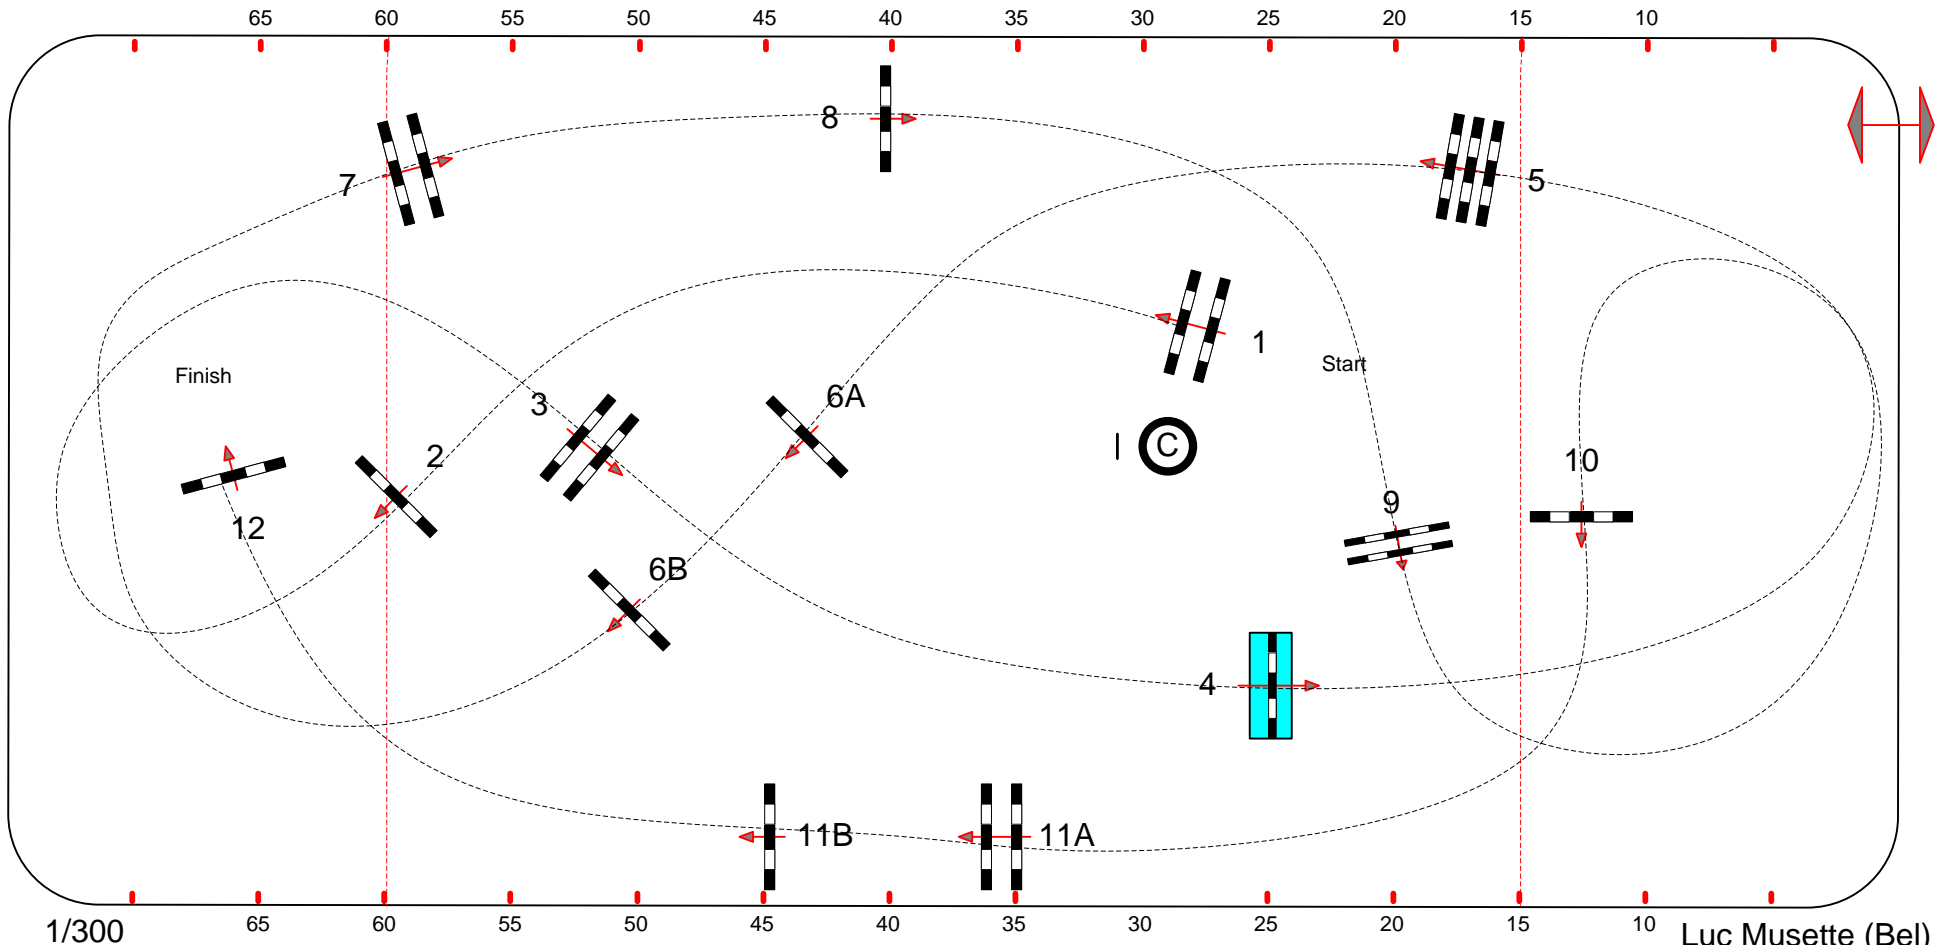

National RG:

Length: 410 m

Efforts: 14

Length: 0 m

FEI RG / Art. 238.2.1

Time allowed: 71 sec

Penalty sec:

Time allowed: 0 sec

Height: 1,45 m

Time limit: 142 sec

Closed combination:

Time limit: 0 sec

1/300

JURY

Luc Musette (Bel)
musette.luc@gmail.com

Olaf Peterson Jr (Ger)
Erica Sportiello (Bra)
Jackie Leemon (USA)
Catsy Cruz (Mex)