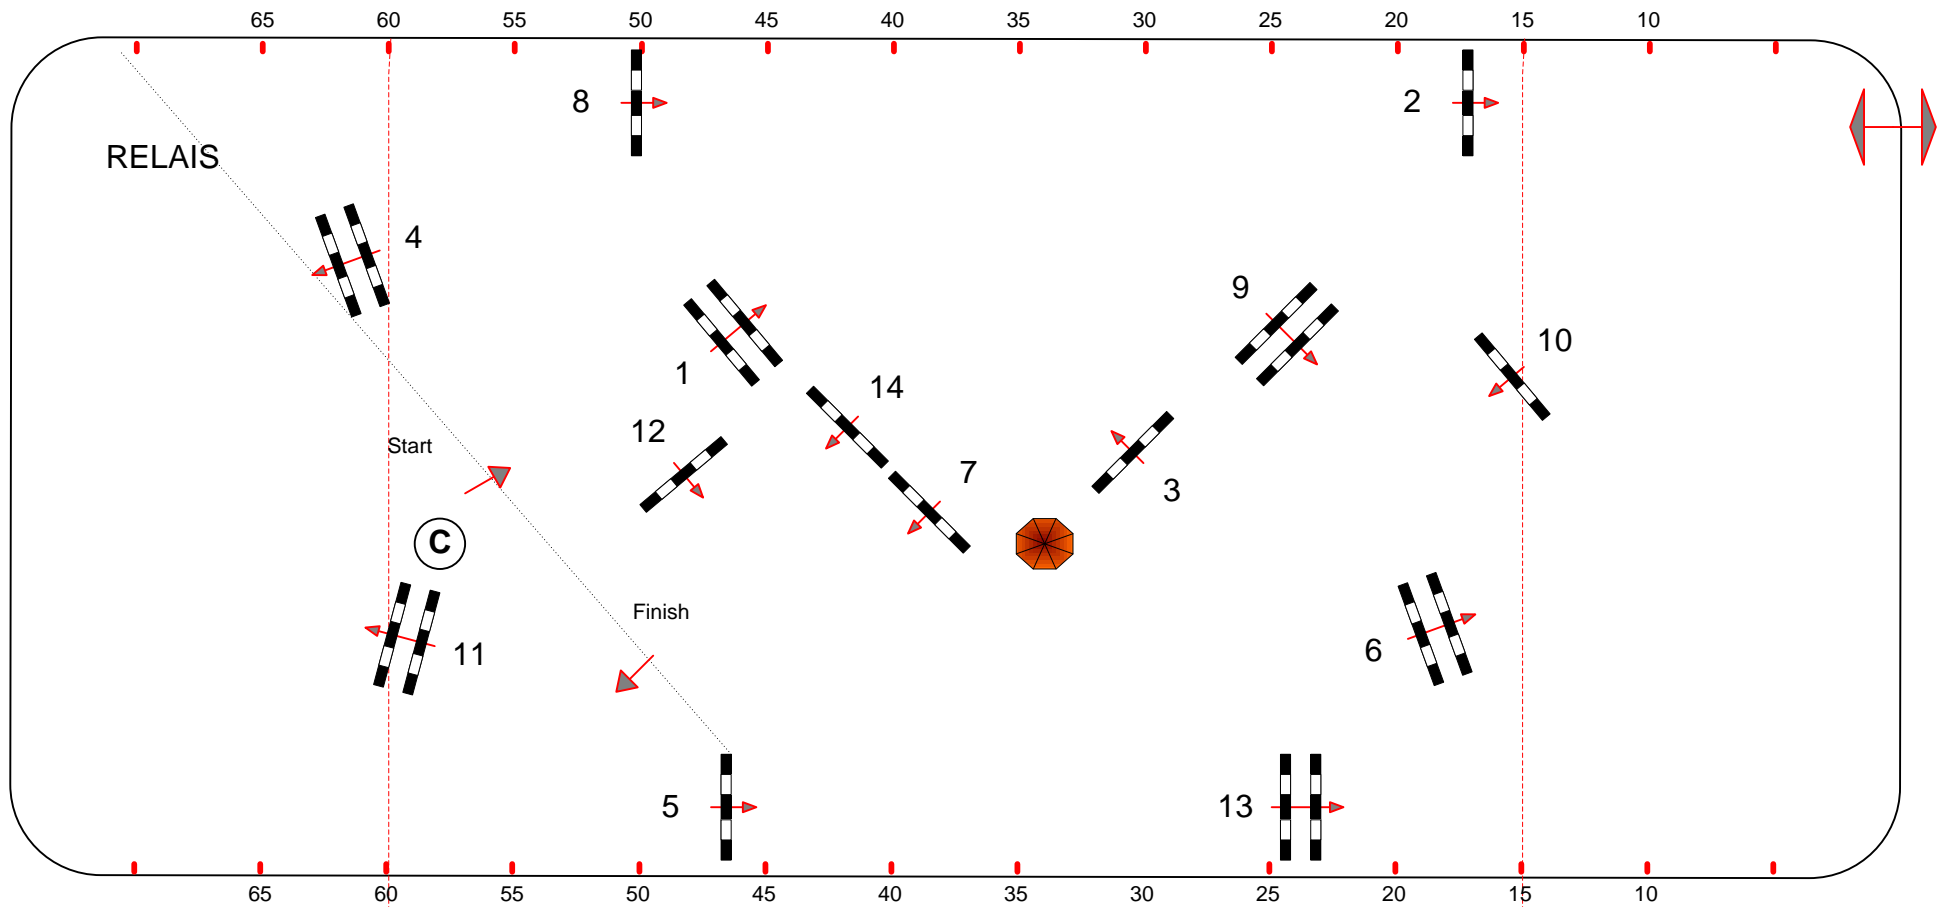

### CHARITY PRO-AM RELAY TABLE C 3"

AMATEUR : 1 TO 7  
PRO : 8 TO 14

1/300

JURY

Luc Musette (Bel)  
musette.luc@gmail.com

Olaf Peterson Jr ( Ger )  
Erica Sportiello ( Bra )  
Jackie Leemon ( USA )  
Catsy Cruz ( Mex )