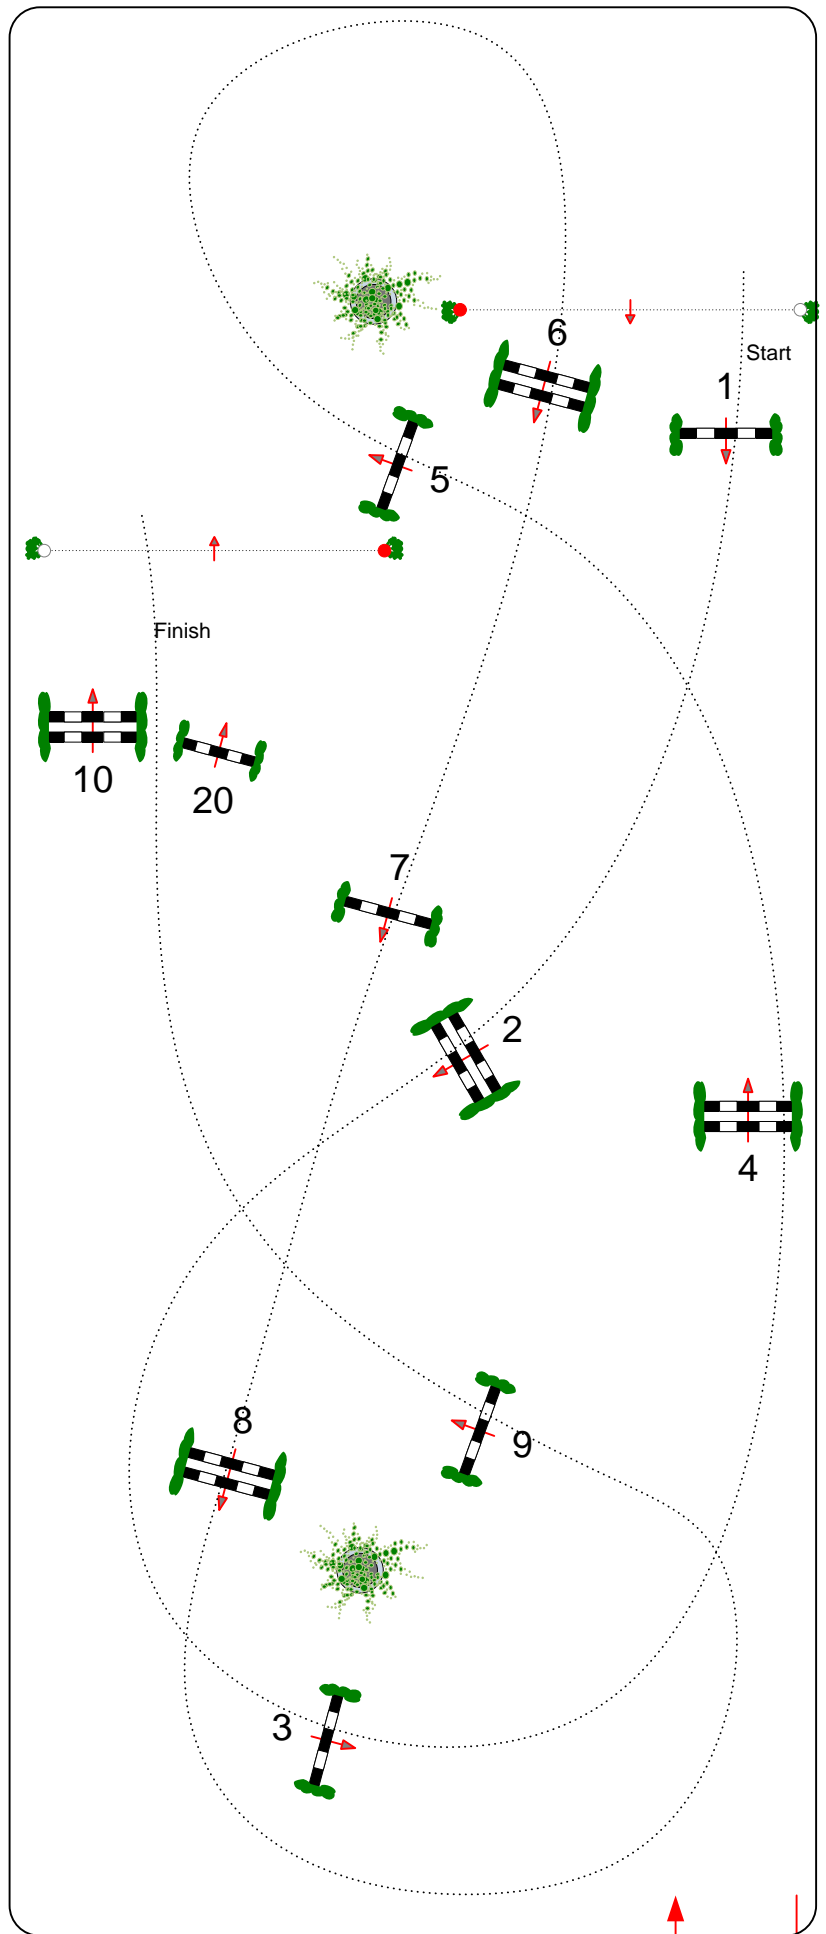

CSI 1*/ CSI 2*

Fri 2

2015

PRESTIGE

Champagne B. de Rothschild

Acumulator with Joker

Friday October 2 2015

Start: 1:00pm

Table: A
National RG:
FEI RG / ArT. 269.5
Height: 1.35

Speed: 350 m/min

Length: 320 m
Time allowed: 55 sec
Time limit: 110 sec

1st Round: 1-10
Efforts: 10
Penalty sec
Closed combination:

Course Designer: Olaf Petersen jr. (GER)

Erica Sportiello (Bra)

Jackie Leemon (USA)

Catsy Cruz (MEX)

In / Out