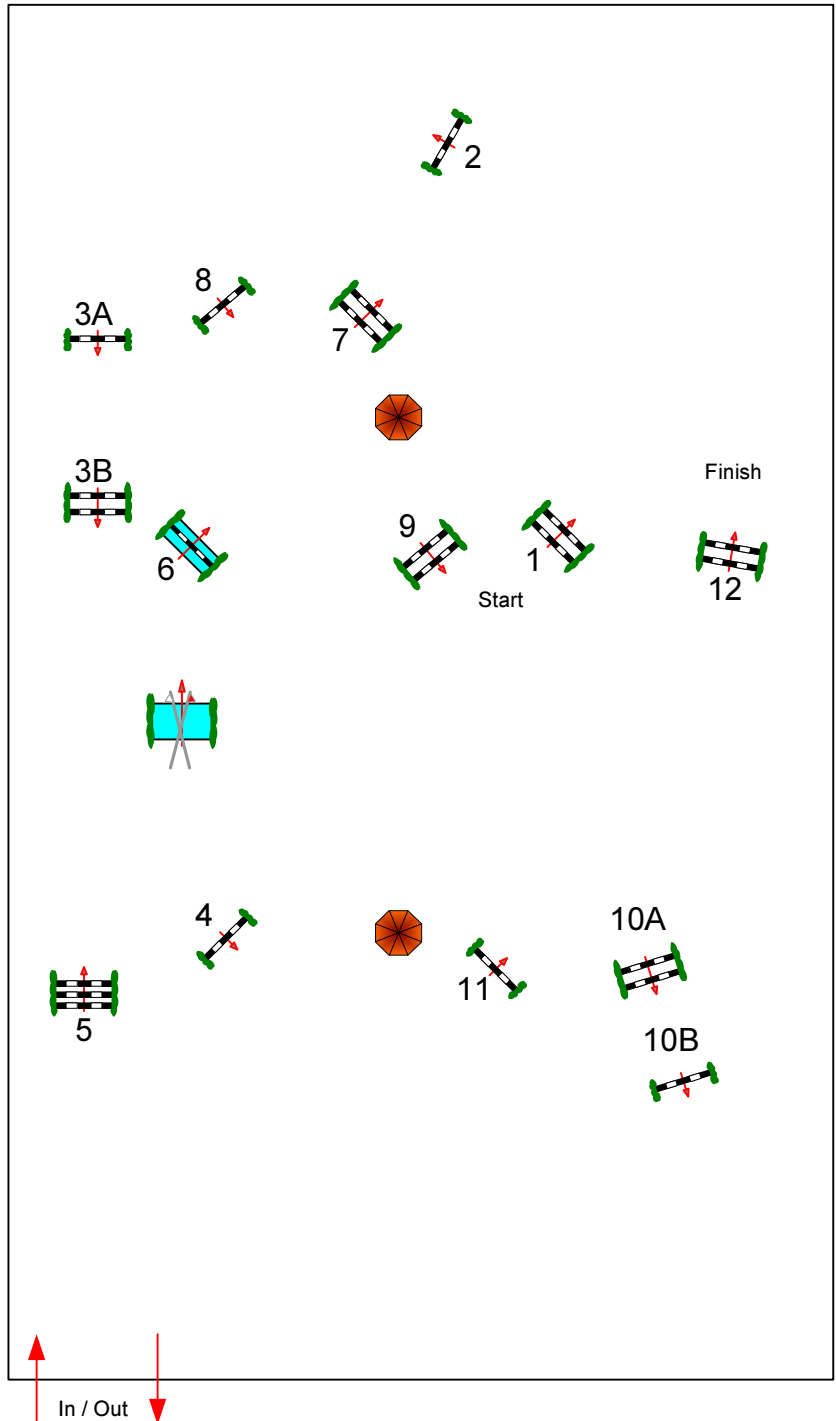

WORLD BREEDING CHAMPIONSHIPS FOR YOUNG HORSES

BELGIAN CHAMPIONSHIP 2015

Class No.: 16

BELGIAN CHAMPIONSHIP 2nd QUALIFIER

Competition : TIME ALLOWED

jeudi 17 septembre 2015

Start: 16:15

Table: A
National RG:
FEI RG / Art. 238.1.1
Height: 1,50 m

Speed: 375 m/min

Length: 450 m
Time allowed: 72 sec
Time limit: 144 sec

Obstacles: 12
Efforts: 14
Penalty sec
Closed combination:

JURY

Eugène MATHY
& TEAM