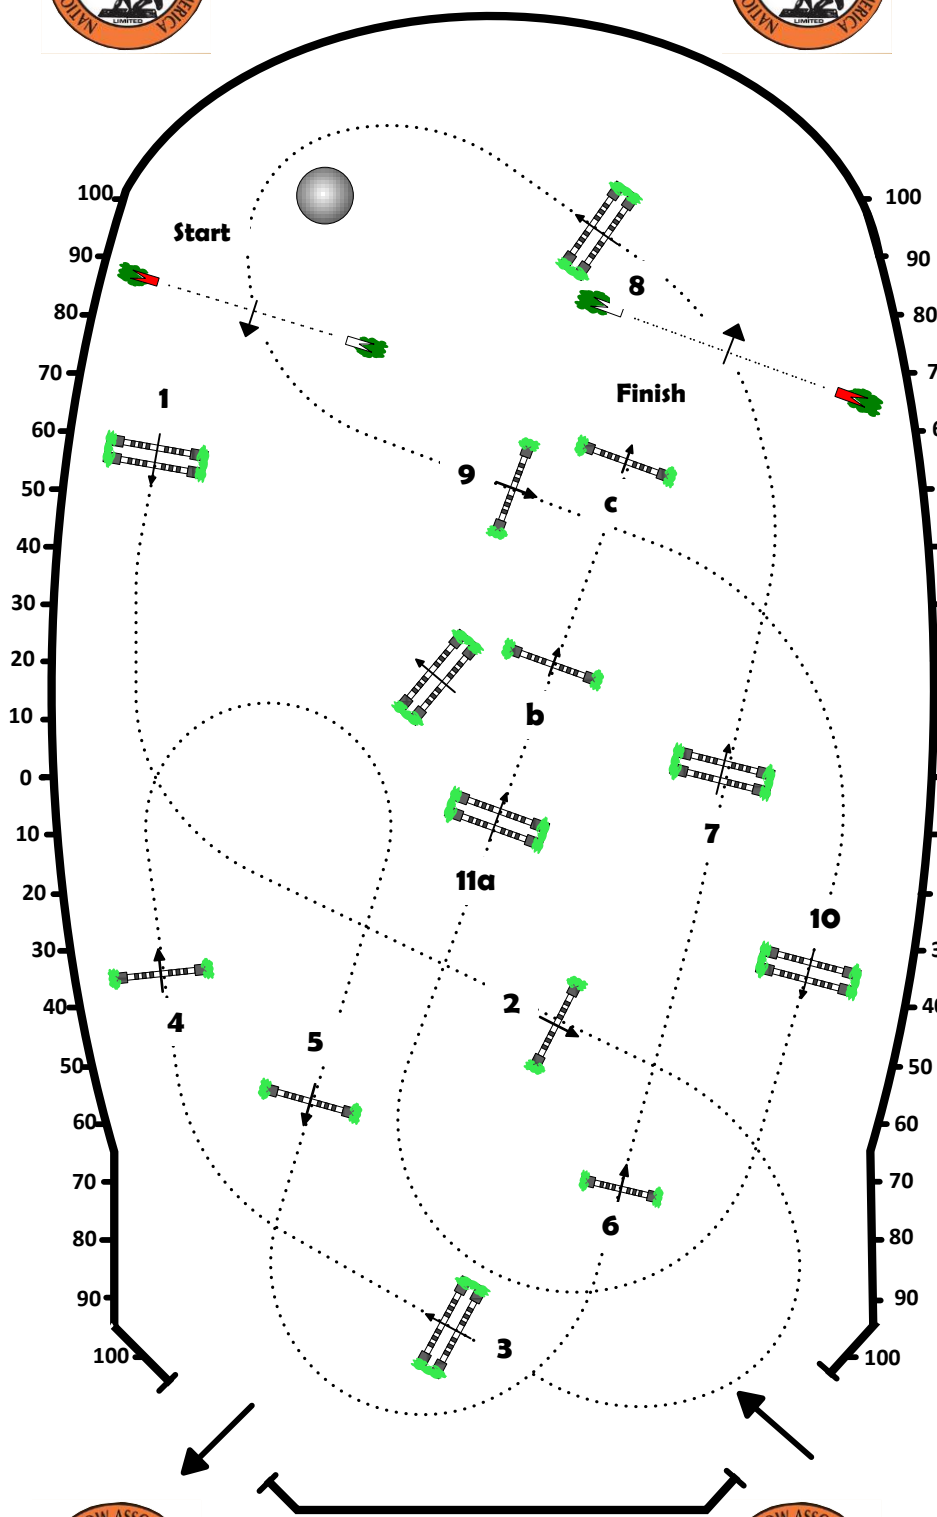

THE 132nd. NATIONAL HORSE SHOW

Class No.: 211

**AMALAYA INVESTMENTS
AMATEUR-OWNER/JUNIOR
JUMPER WELCOME**

ONE ROUND SPEED

Thursday, October 29, 2015

Table: II
FEI RG / Art. 2.1
Height: 1.40 m

Speed: 350 m/min

Length: 390 m
Time allowed: 67 sec
Time limit: 134 sec

Obstacles: 11
Efforts: 13

Jump-off:

Length: 0 m
Time allowed: 0 sec
Time limit: 0 sec

Course Designer :

Guilherme Jorge (BRA)