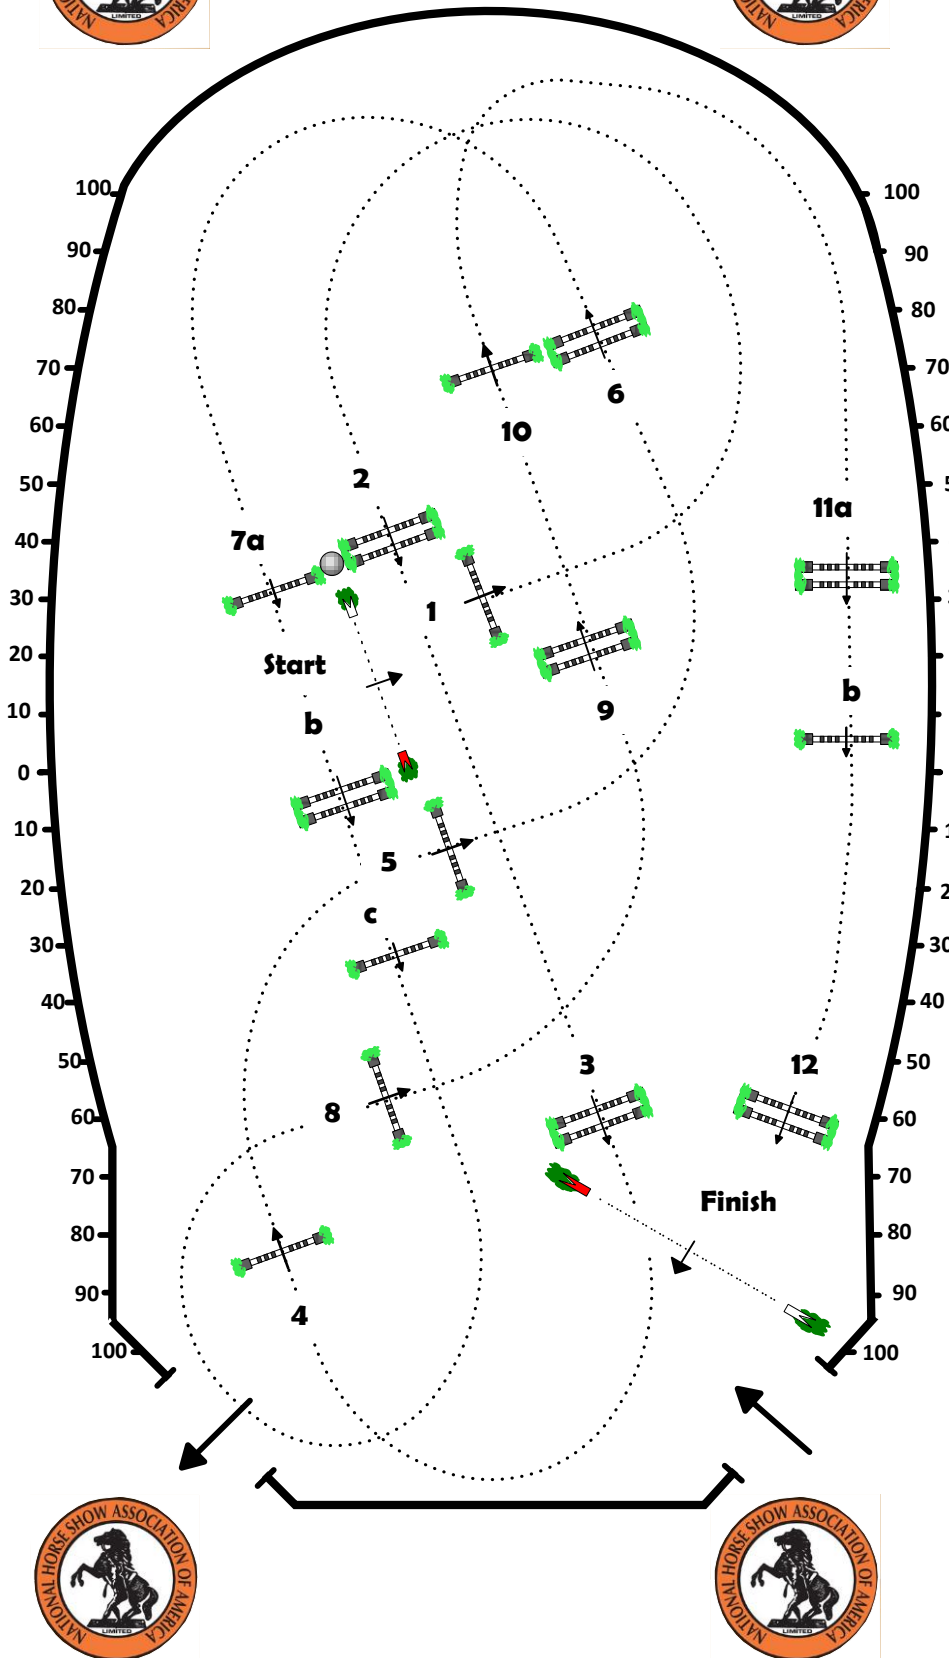

THE 132nd. NATIONAL HORSE SHOW

Class No.: 210

**AMALAYA INVESTMENTS
AMATEUR-OWNER/JUNIOR
JUMPER**

1 JUMP-OFF

Friday, October 30, 2015

Table: II

FEI RG / Art. 2.2a

Height: 1.40 m

Speed: 350 m/min

Length: 445 m

Time allowed: 77 sec

Time limit: 154 sec

Obstacles: 12

Efforts: 15

Jump-off:

1-2-3-8-10-11a-11b

Length: 250 m

Time allowed: 43 sec

Time limit: 86 sec

Course Designer :

Guilherme Jorge (BRA)

1