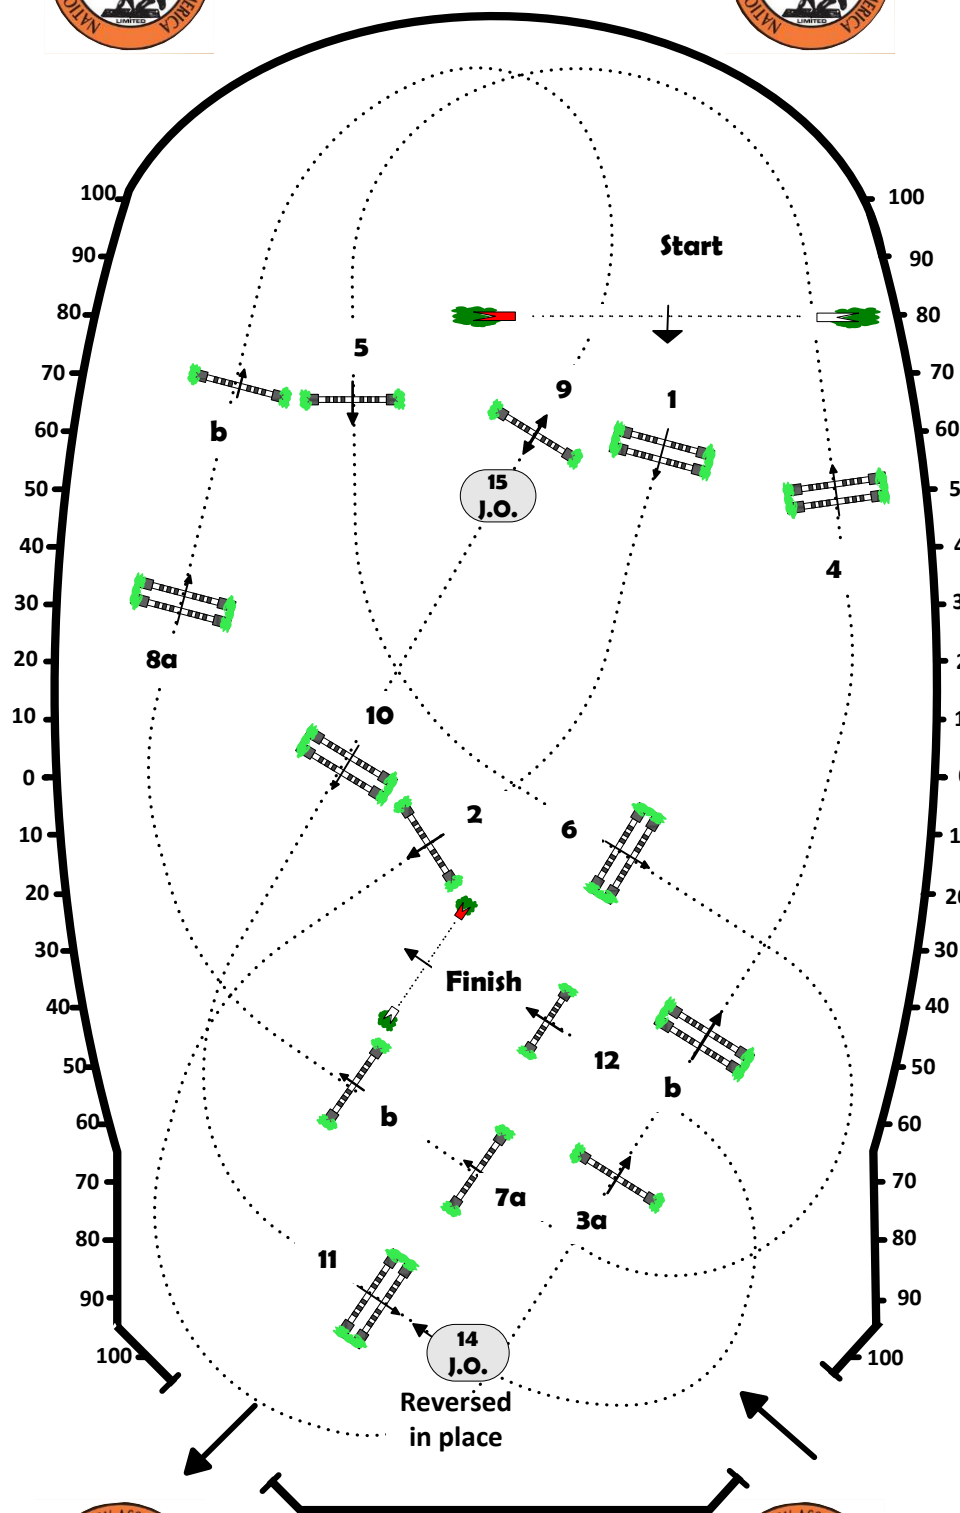

THE 132nd. NATIONAL HORSE SHOW

Class No.: 212

**AMALAYA INVESTMENTS
AMATEUR-OWNER/JUNIOR
JUMPER SJHF CH.**

1 JUMP-OFF

Saturday, October 31, 2015

Table: A
FEI RG / Art. 238.2.2
Height: 1.45 m

Speed: 350 m/min

Length: 420 m
Time allowed: 72 sec
Time limit: 144 sec

Obstacles: 12
Efforts: 15

Jump-off:
1-2-3a-3b-6-14-15

Length: 260 m
Time allowed: 45 sec
Time limit: 90 sec

Course Designer :

Guilherme Jorge (BRA)

1