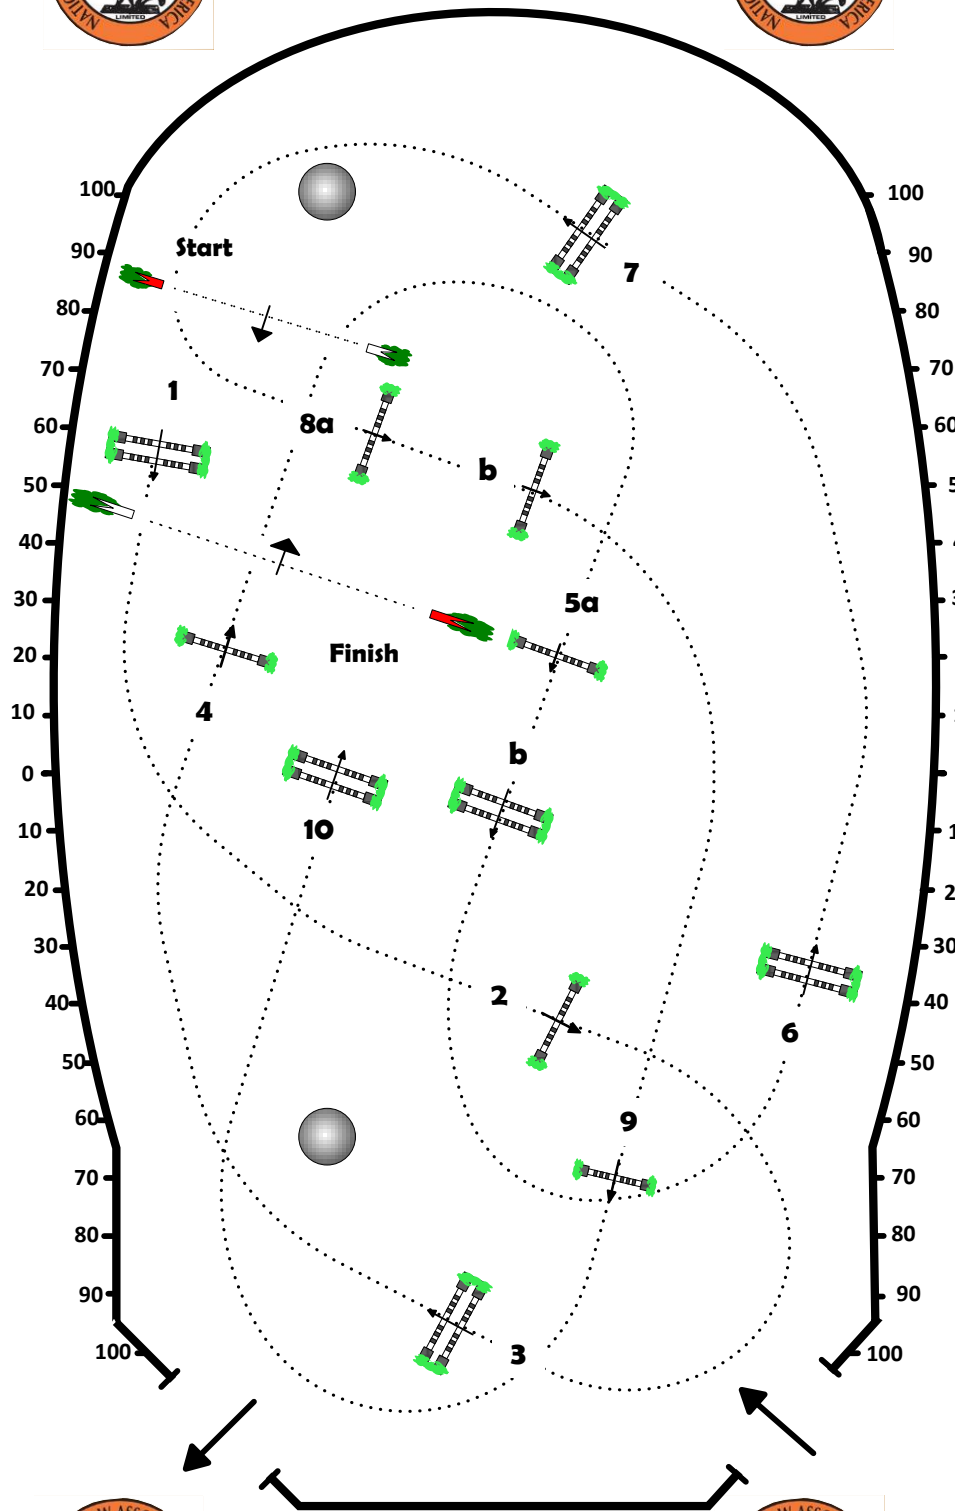

THE 132nd. NATIONAL HORSE SHOW

Class No.: 252

**\$ 35.000 DOBBS FAMILY
OPEN JUMPER 1.45 m**

FAULTS CONVERTED

Thursday, October 29, 2015

Table: C

FEI RG / Art. 239

Height: 1.45 m

Length: 430 m

Time limit: 120 sec

Obstacles: 10

Efforts: 12

Jump-off:

Length: 0 m

Time allowed: 0 sec

Time limit: 0 sec