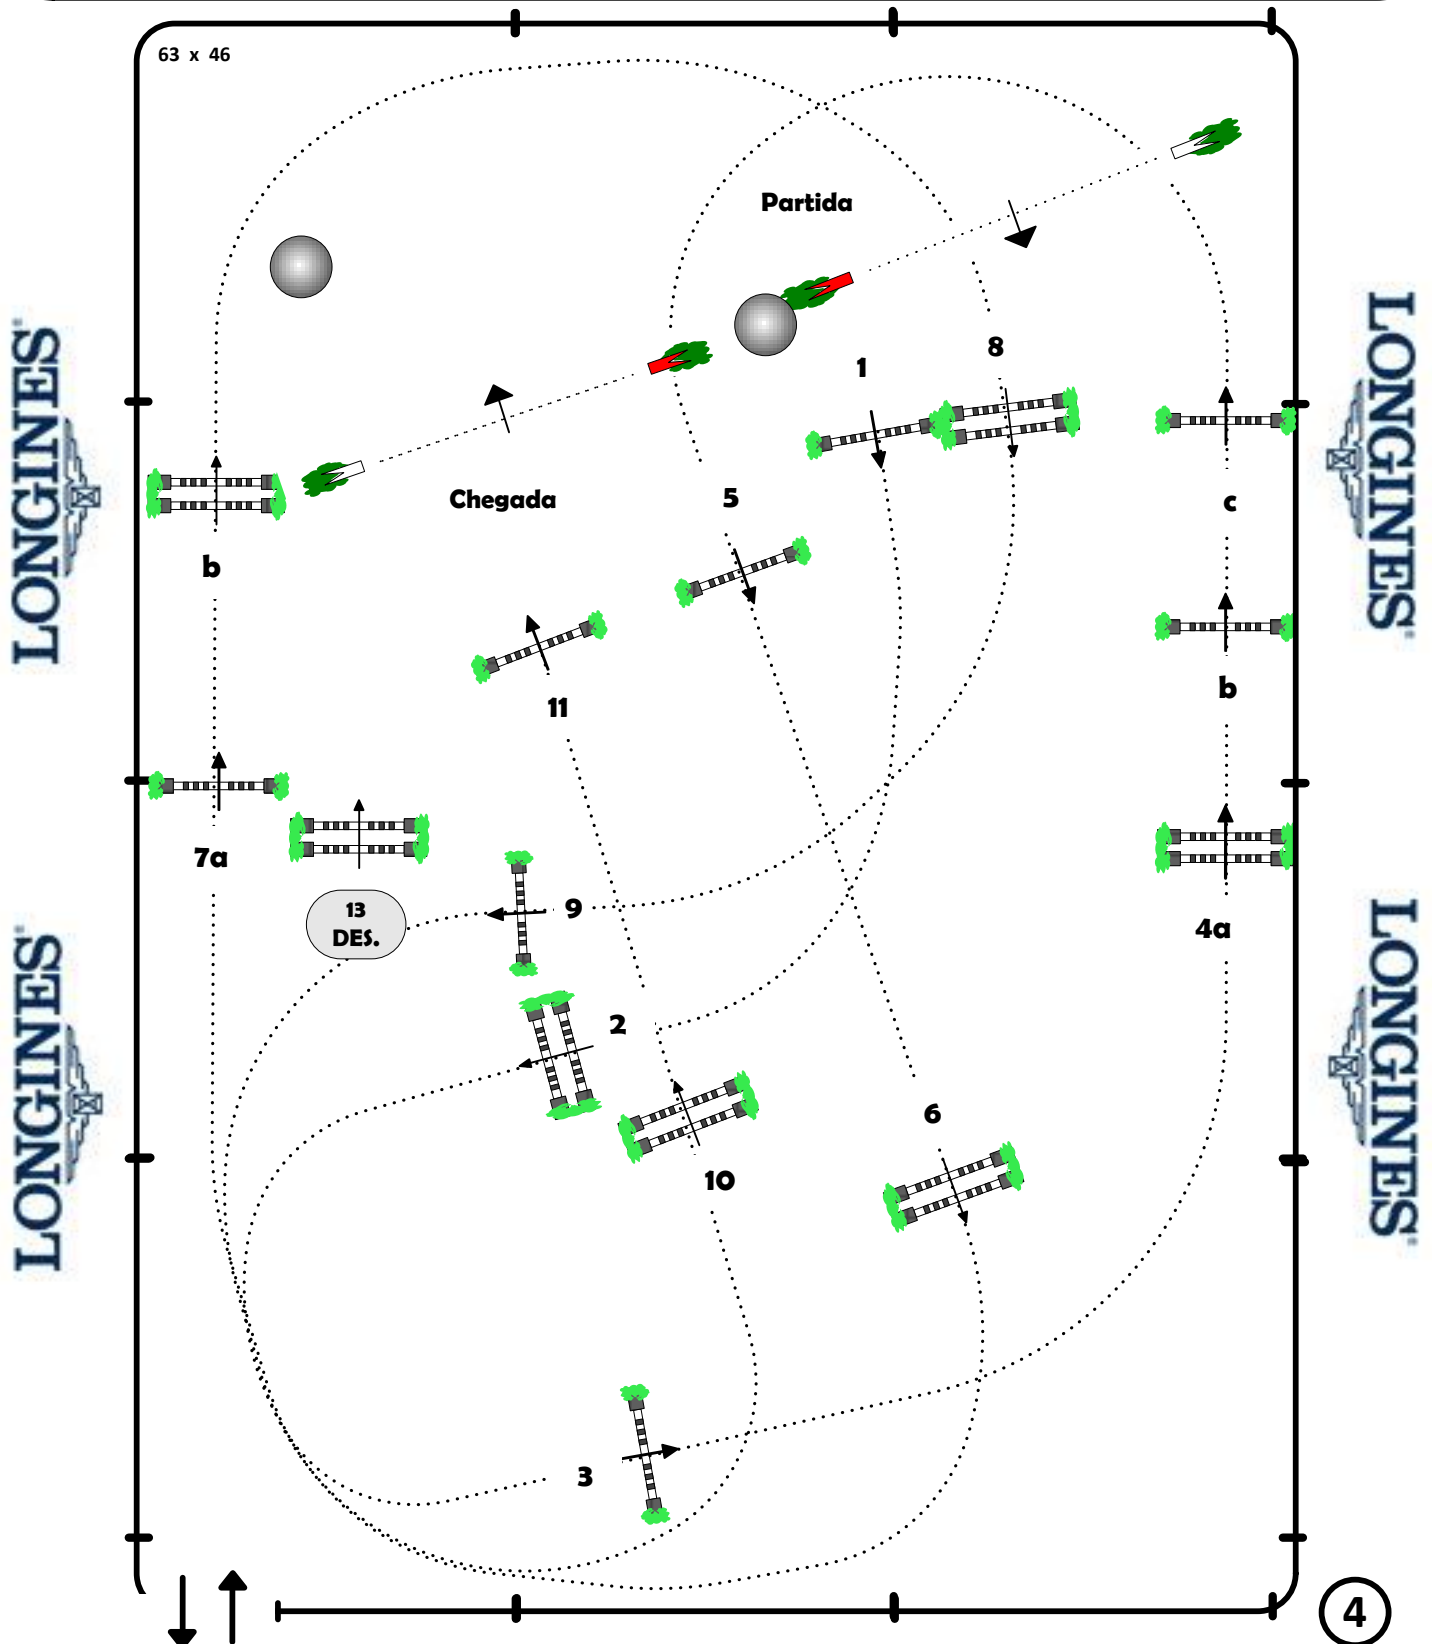

# LONGINES SÃO PAULO CSI-W INDOOR 2015

Class No.: 11 CAVALOS NOVOS 07/08 ANOS  
 Friday, October 9, 2015

1 DESEMPATE

Table: A	Speed: 350 m/min	Obstacles: 11	Jump-off: 1-2-4a-4b-5-6-13
Article : 238.2.2	Length: 440 m	Efforts: 14	Length: 250 m
Max. Height: 1.40 m	Time allowed: 76 sec		Time allowed: 43 sec
	Time limit: 152 sec		Time limit: 86 sec

Course Designer : Guilherme Jorge (BRA)