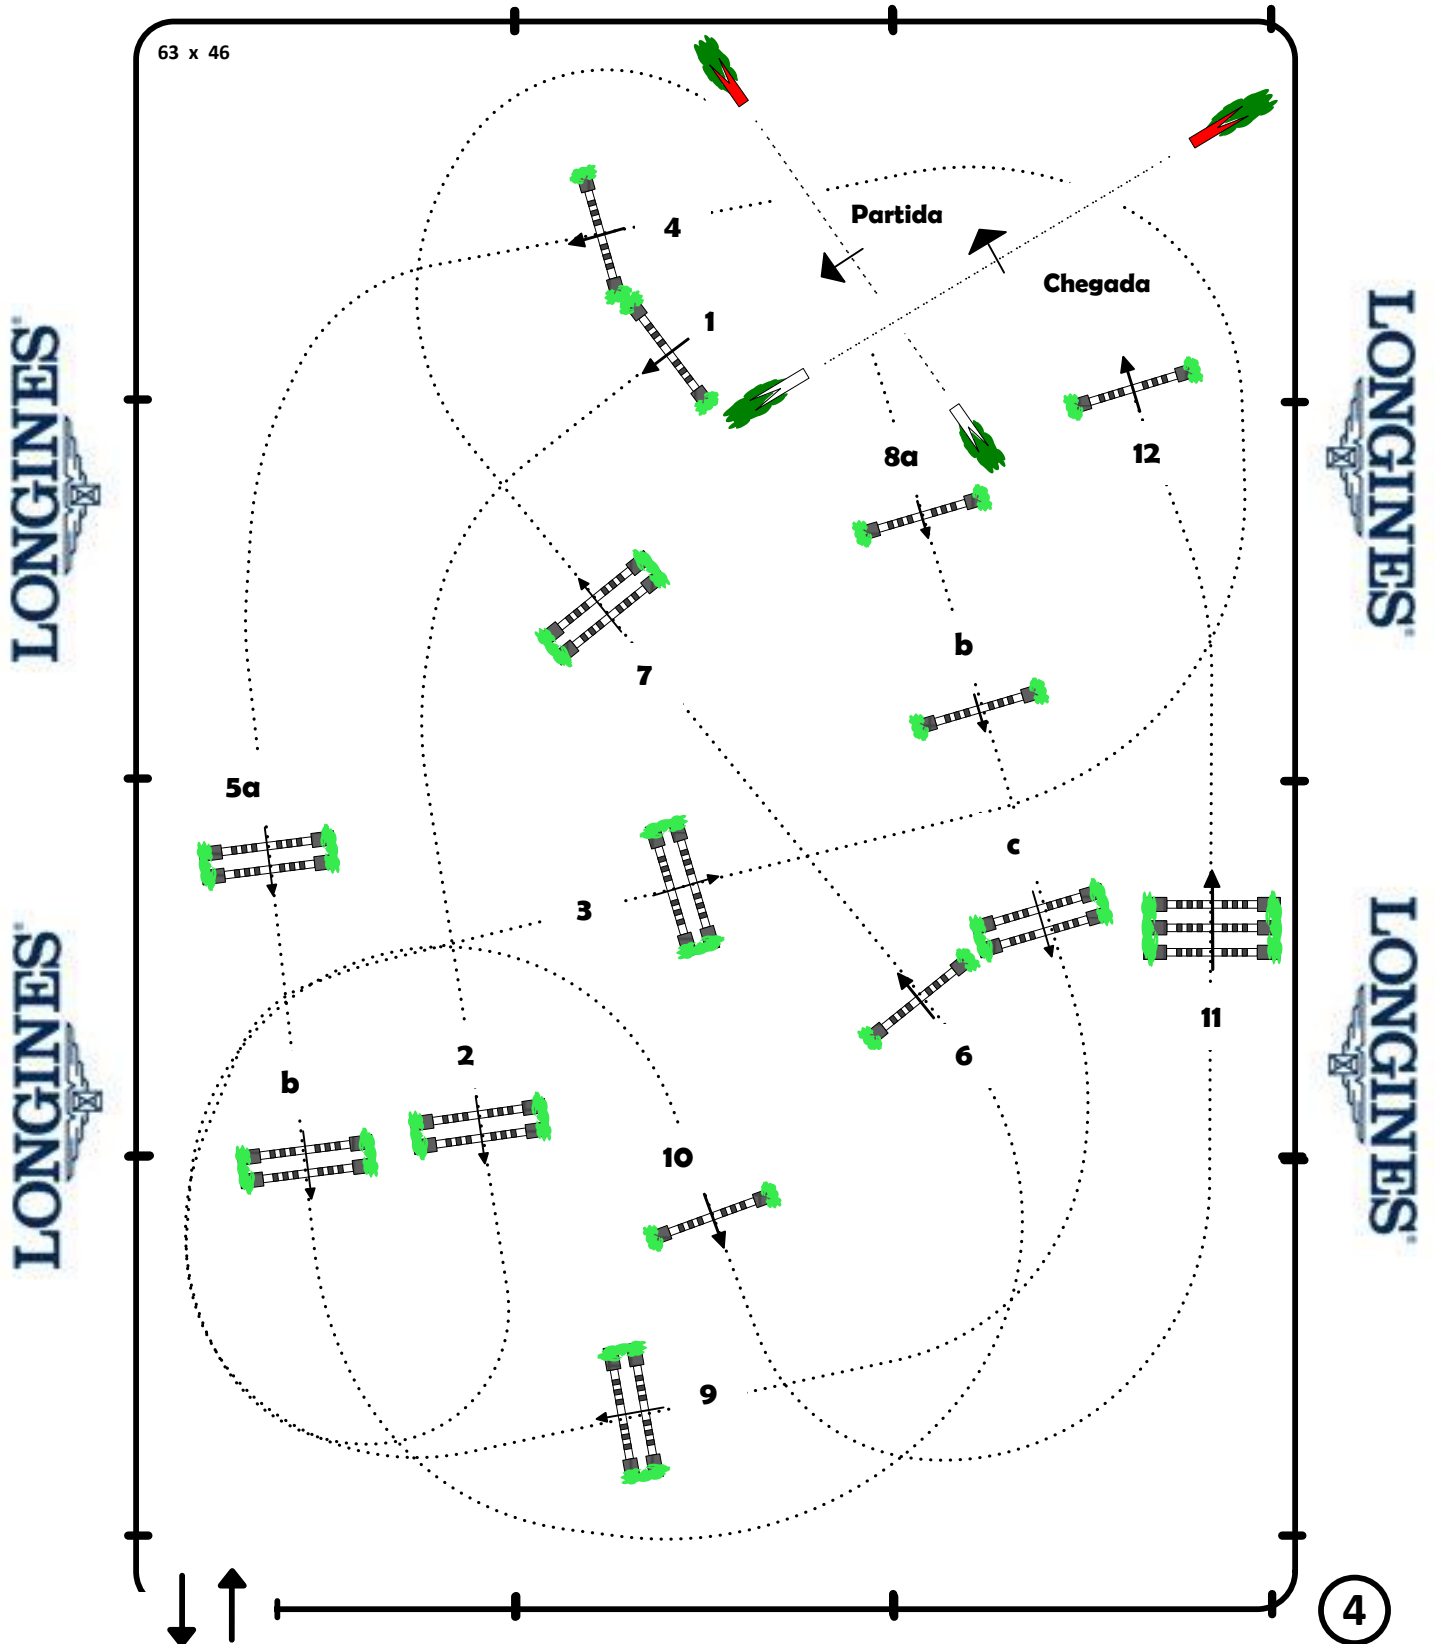

LONGINES SÃO PAULO CSI-W INDOOR 2015

Class No.: 15

CLÁSSICO 1.40 m

1 DESEMPATE

Saturday, October 10, 2015

Table: A

Speed: 350 m/min

Obstacles: 12

Jump-off: 4-5a-7-8b-8c-9-10-12

Length: 460 m

Efforts: 15

Length: 270 m

Article : 238.2.2

Time allowed: 79 sec

Time allowed: 47 sec

Max. Height: 1.40 m

Time limit: 158 sec

Time limit: 94 sec

Course Designer :

Guilherme Jorge

(BRA)