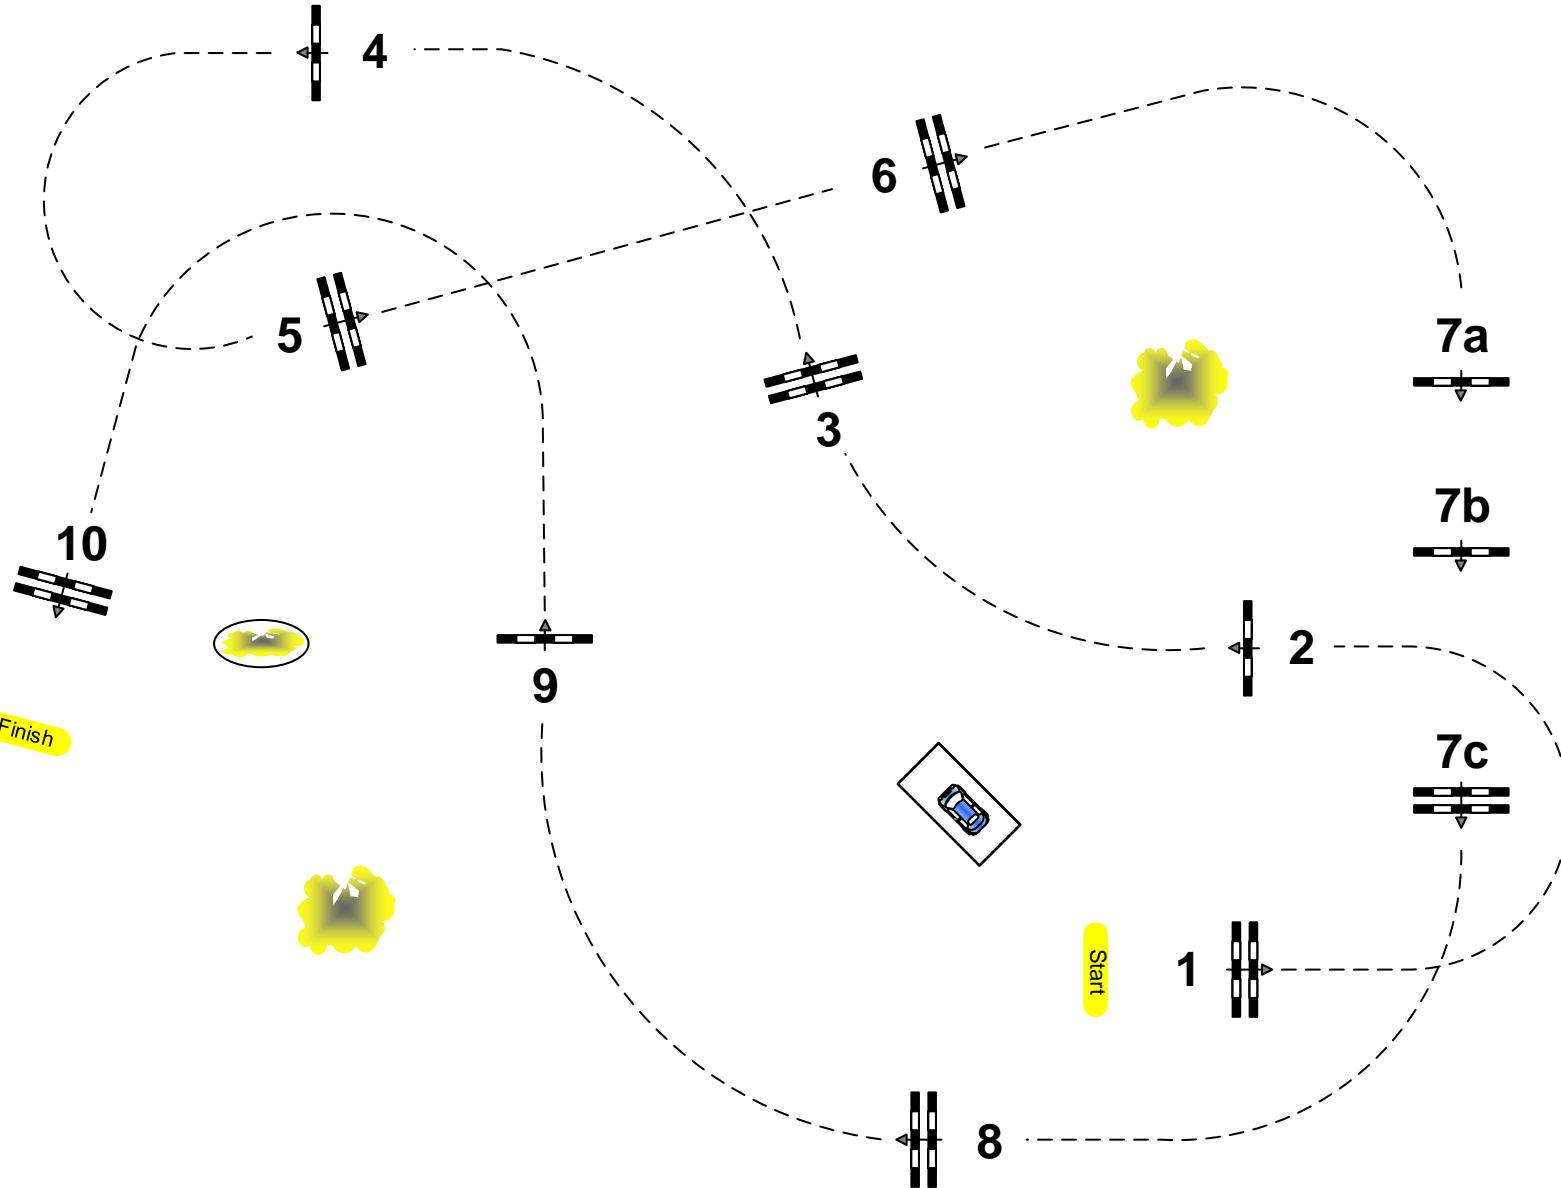

70 x 93 m

Class No.: N06

BMW Elite Class

Competition with one jump-off

Table: A

National RG:

FEI RG / Art. 238.2.2.

Height: 1,25-1,35 m

Speed: 350 m/min

Length: 440 m

Time allowed: 76 sec

Time limit: 152 sec

Obstacles: 10

Efforts: 12

Penalty sec

Closed combination:

1st Jump-off:

3-4-5-6-7bc-9-10

Length: 320 m

Time allowed: 55 sec

Time limit: 110 sec