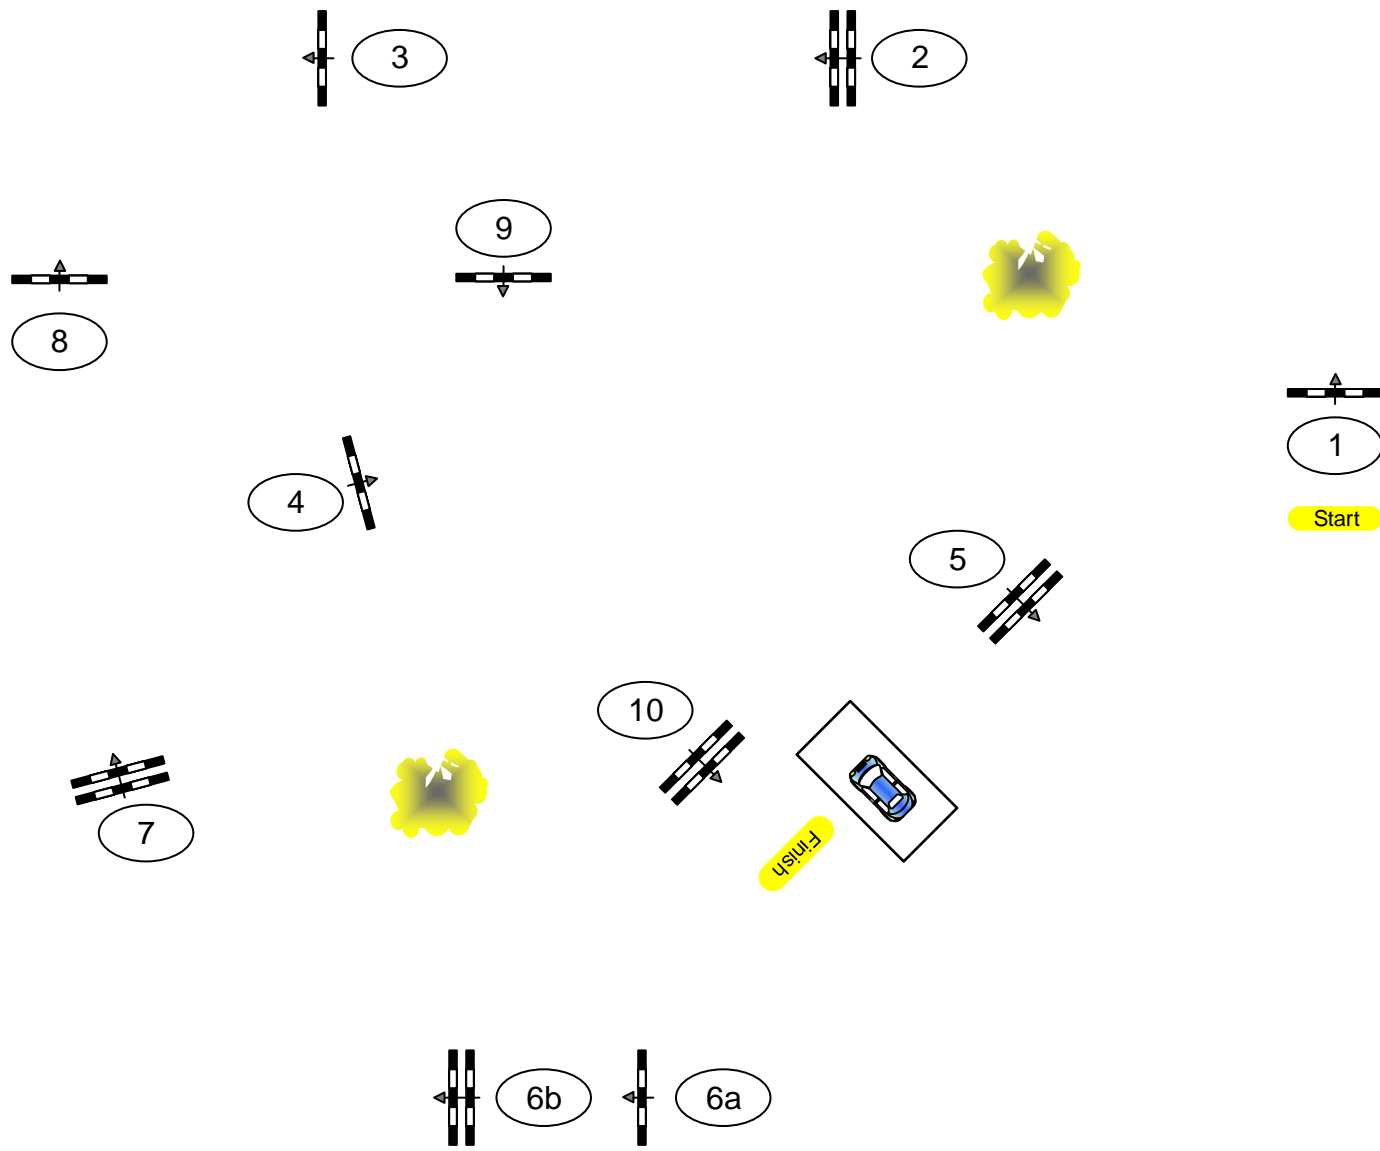

70 x 93 m

Class No.: N01

Challenge Class

Competition against the clock

Table: A  
 National RG:  
 FEI RG / Art.  
 Height: 1,10 m

Speed: 350 m/min

Length: 370 m  
 Time allowed: 64 sec  
 Time limit: 128 sec

Obstacles: 10  
 Efforts: 11  
 Penalty sec  
 Closed combination: